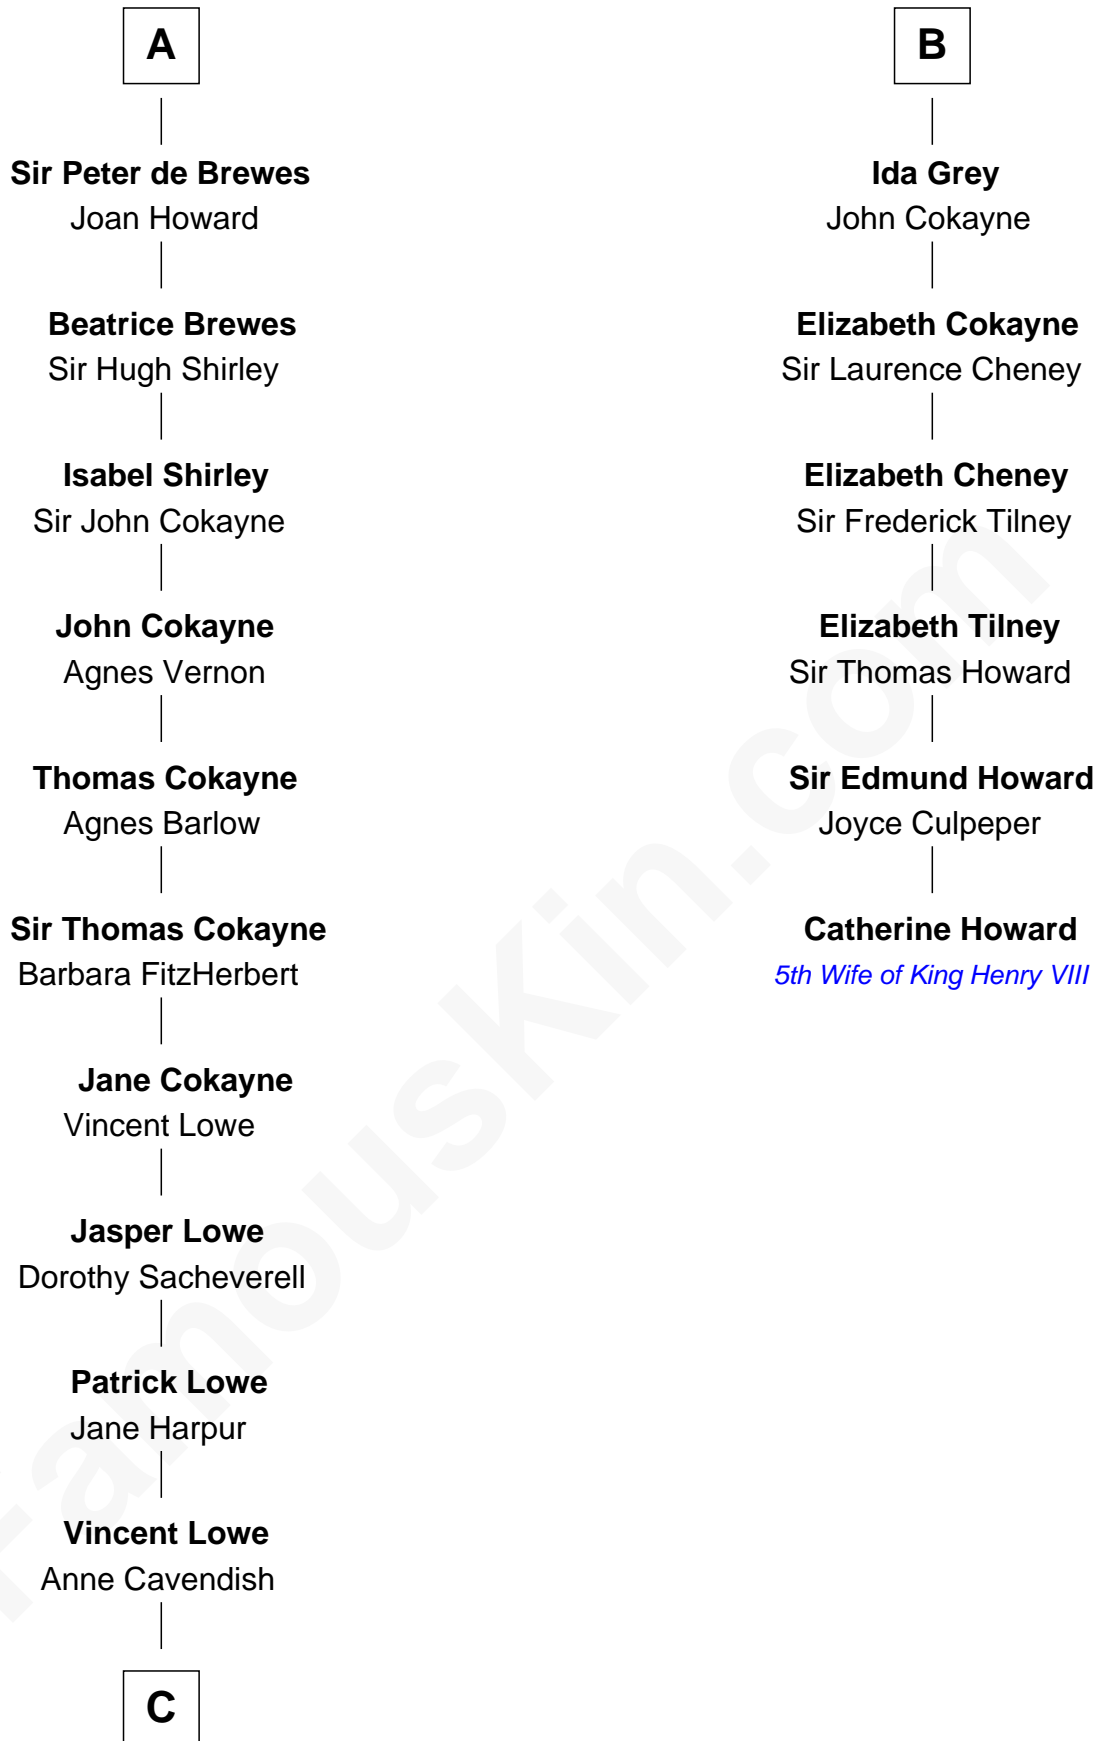

## Relationship Chart of

### Daniel Carroll

*Signer of the U.S. Constitution*

12th cousin 9 times removed of

### Catherine Howard

*5th Wife of King Henry VIII*

**David I, King of Scotland**  
Maud of Northumberland

**C**

—  
**Jane Lowe**

Col. Henry Sewall

—  
**Elizabeth Sewall**

William Digges