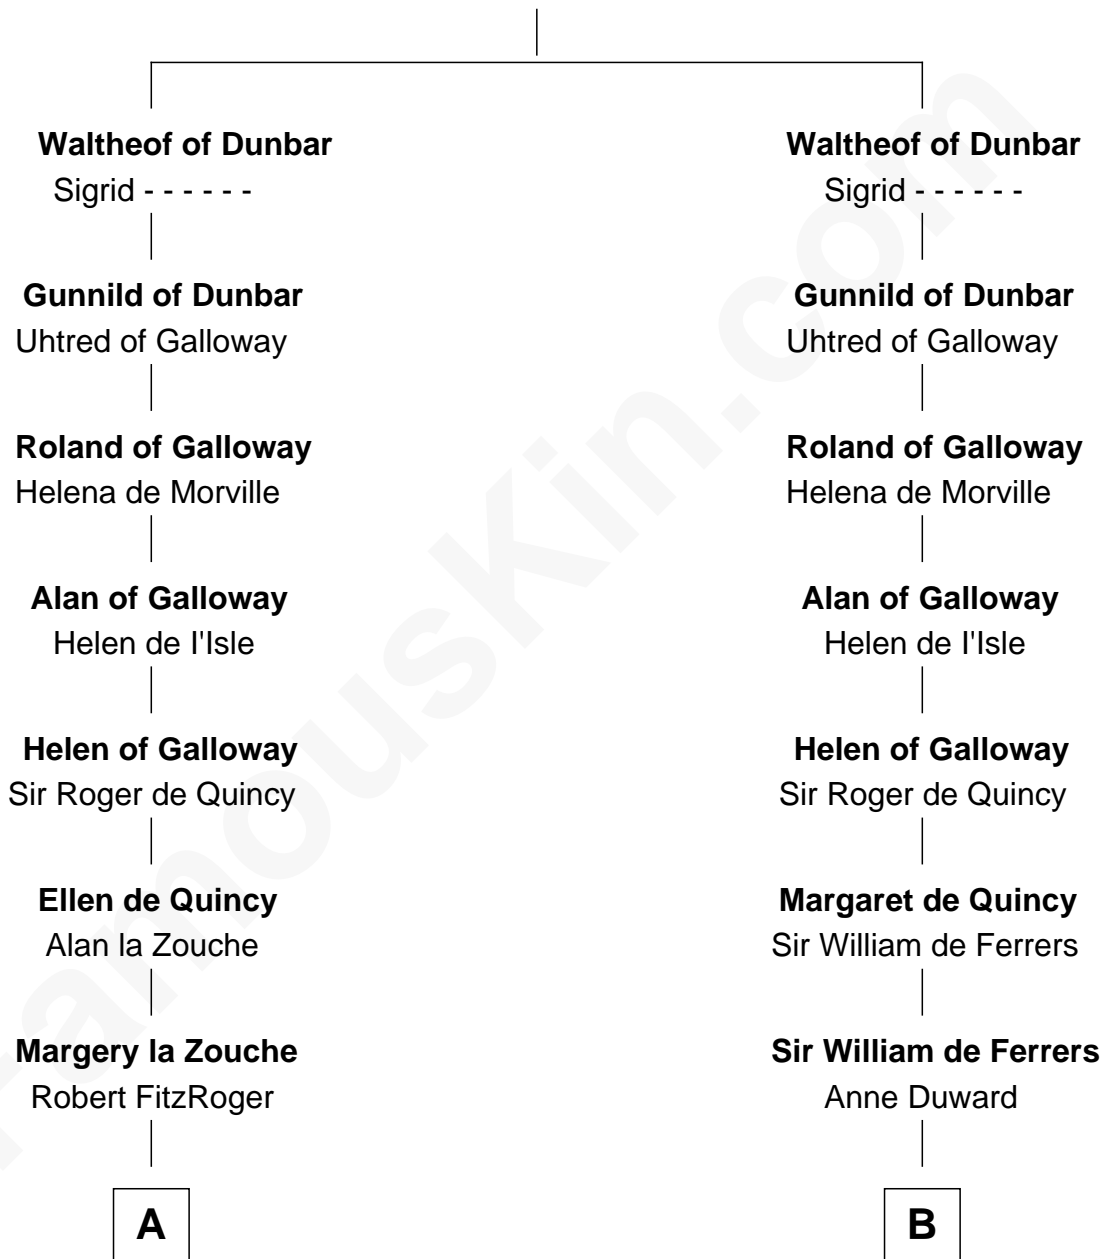

## Relationship Chart of

### Daniel Carroll

*Signer of the U.S. Constitution*

15th cousin 6 times removed of

### Catherine Howard

*5th Wife of King Henry VIII*

### Gospatric I of Northumbria

-----

**C**

—  
**Edward Digges**

Elizabeth Page

—  
**William Digges**

Elizabeth Sewall

—  
**Anne Digges**