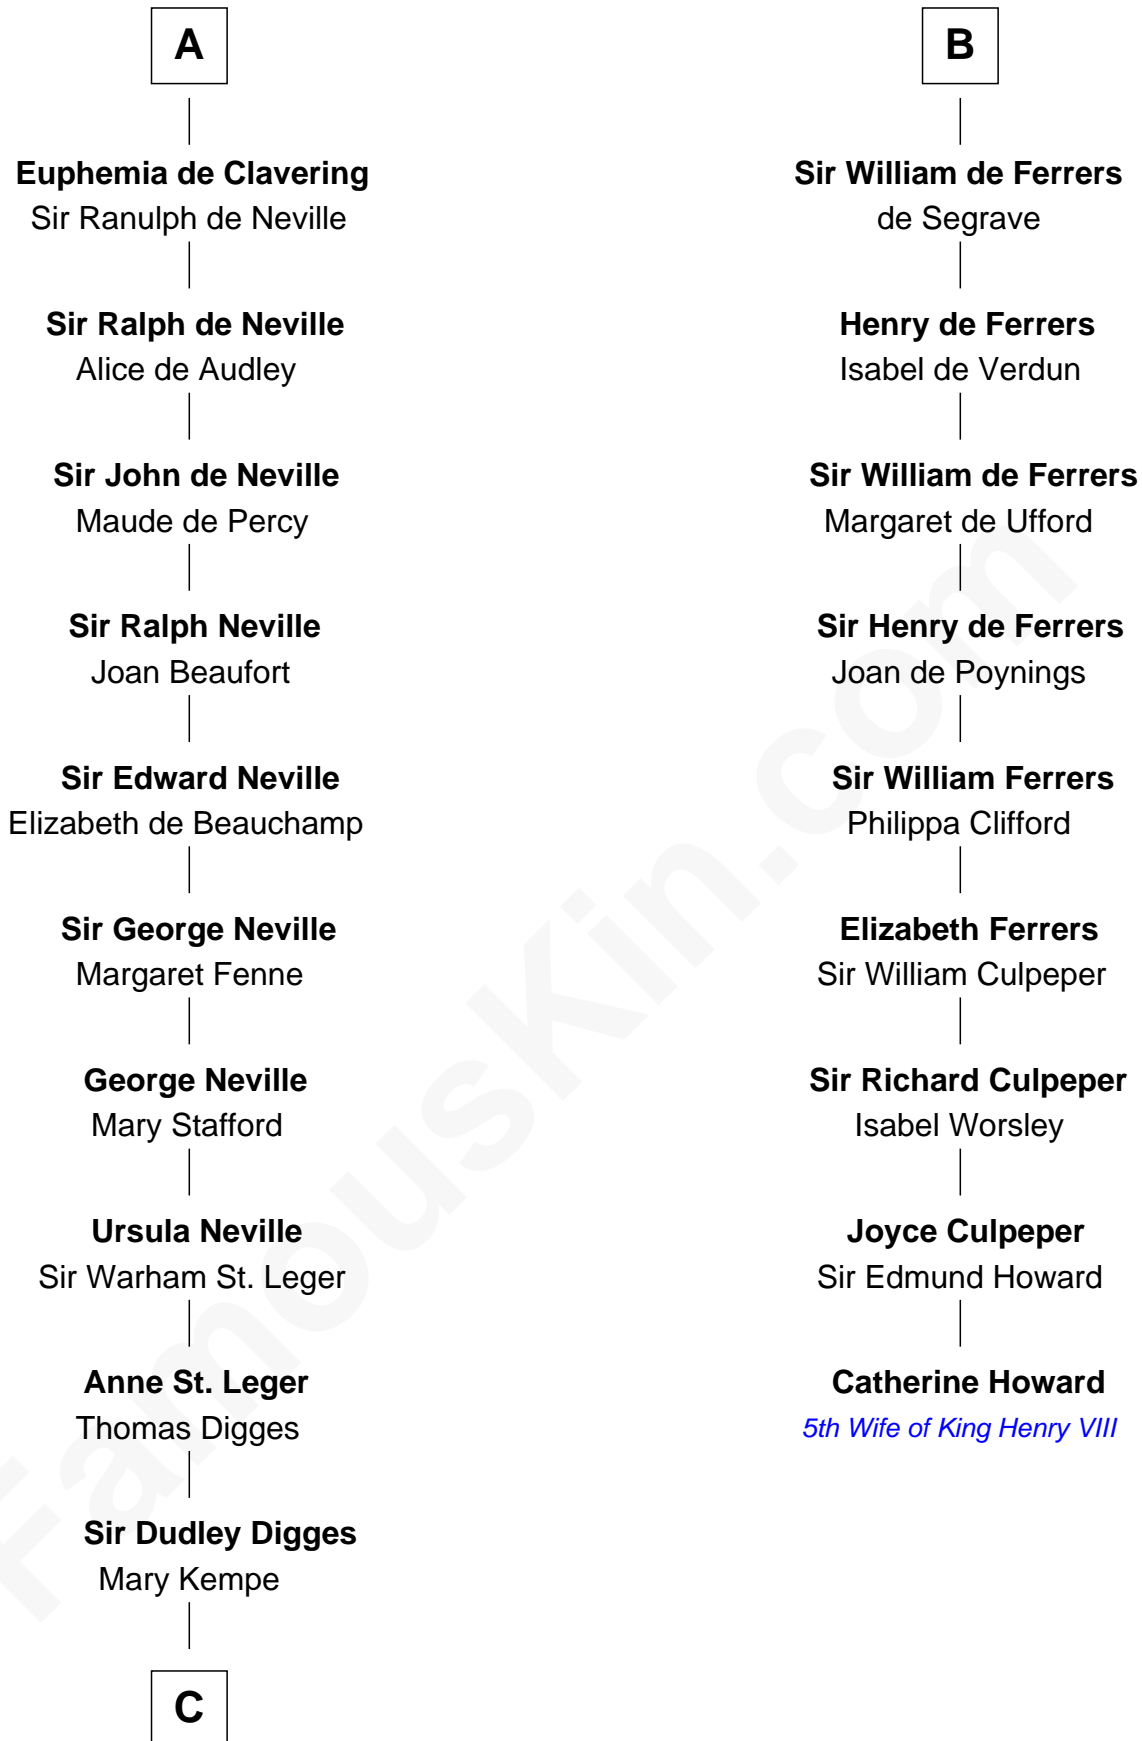

## Relationship Chart of

### Daniel Carroll

*Signer of the U.S. Constitution*

15th cousin 6 times removed of

### Catherine Howard

*5th Wife of King Henry VIII*

### Gospatric I of Northumbria

-----

**C**

—  
**Edward Digges**

Elizabeth Page

—  
**William Digges**

Elizabeth Sewall

—  
**Anne Digges**