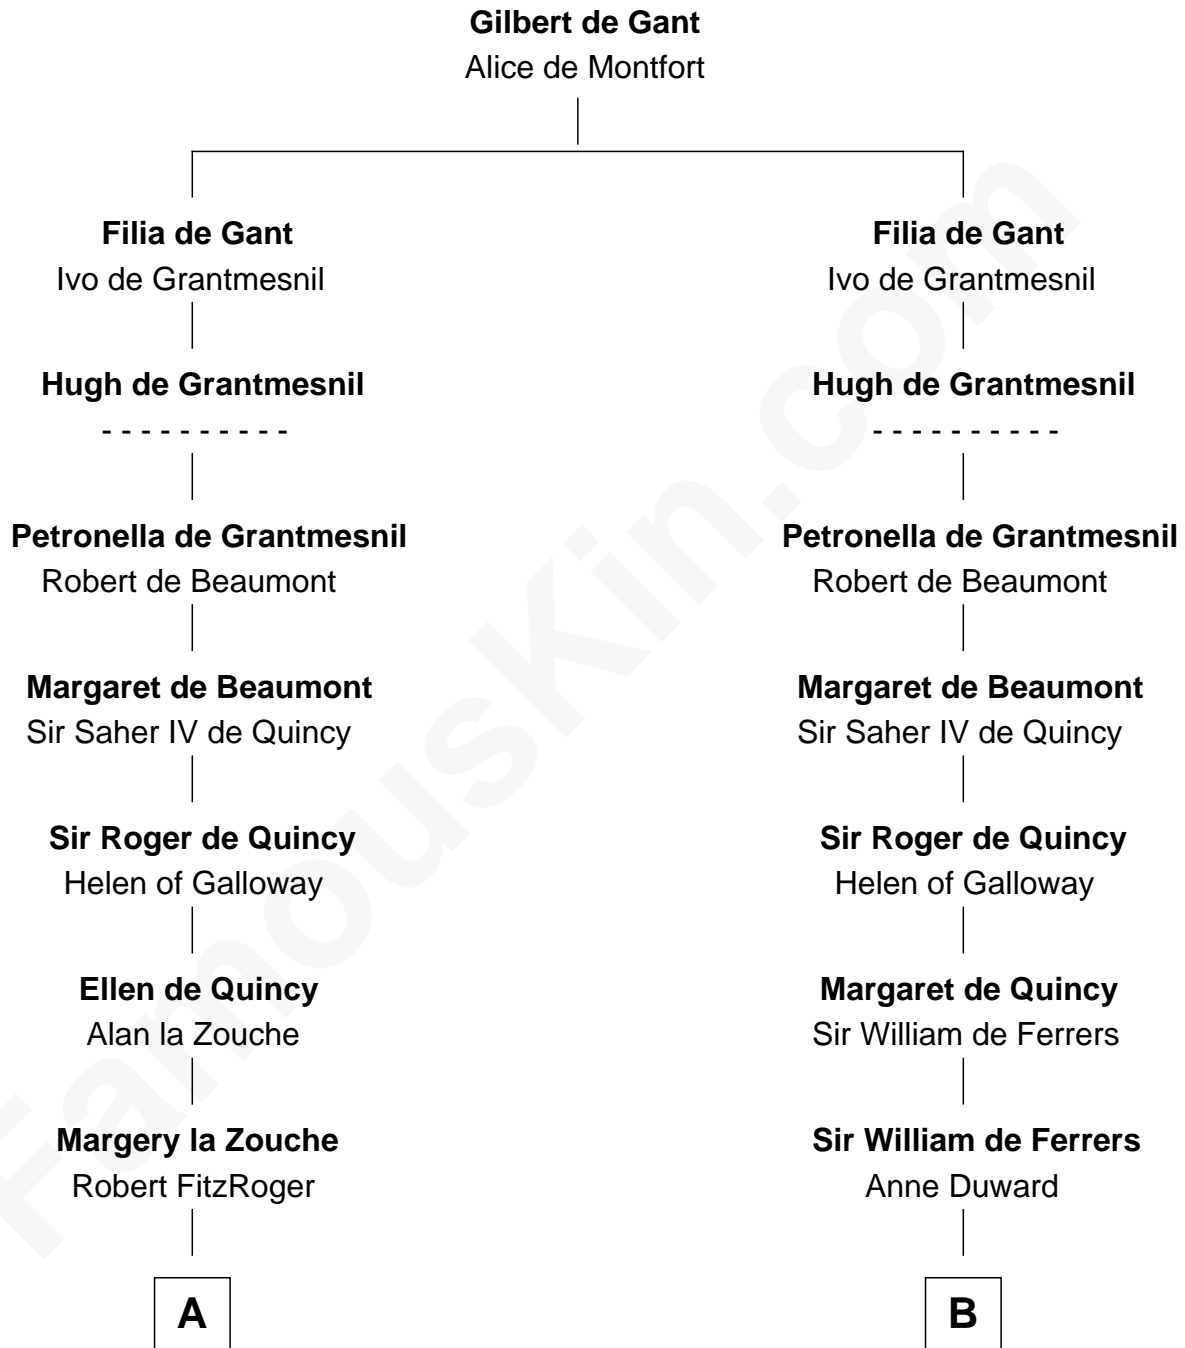

FamousKin.com

Relationship Chart of

Daniel Carroll

Signer of the U.S. Constitution

15th cousin 6 times removed of

Catherine Howard

5th Wife of King Henry VIII

C

—
Edward Digges

Elizabeth Page

—
William Digges

Elizabeth Sewall

—
Anne Digges

Henry Darnall

—
Eleanor Darnall

Daniel Carroll