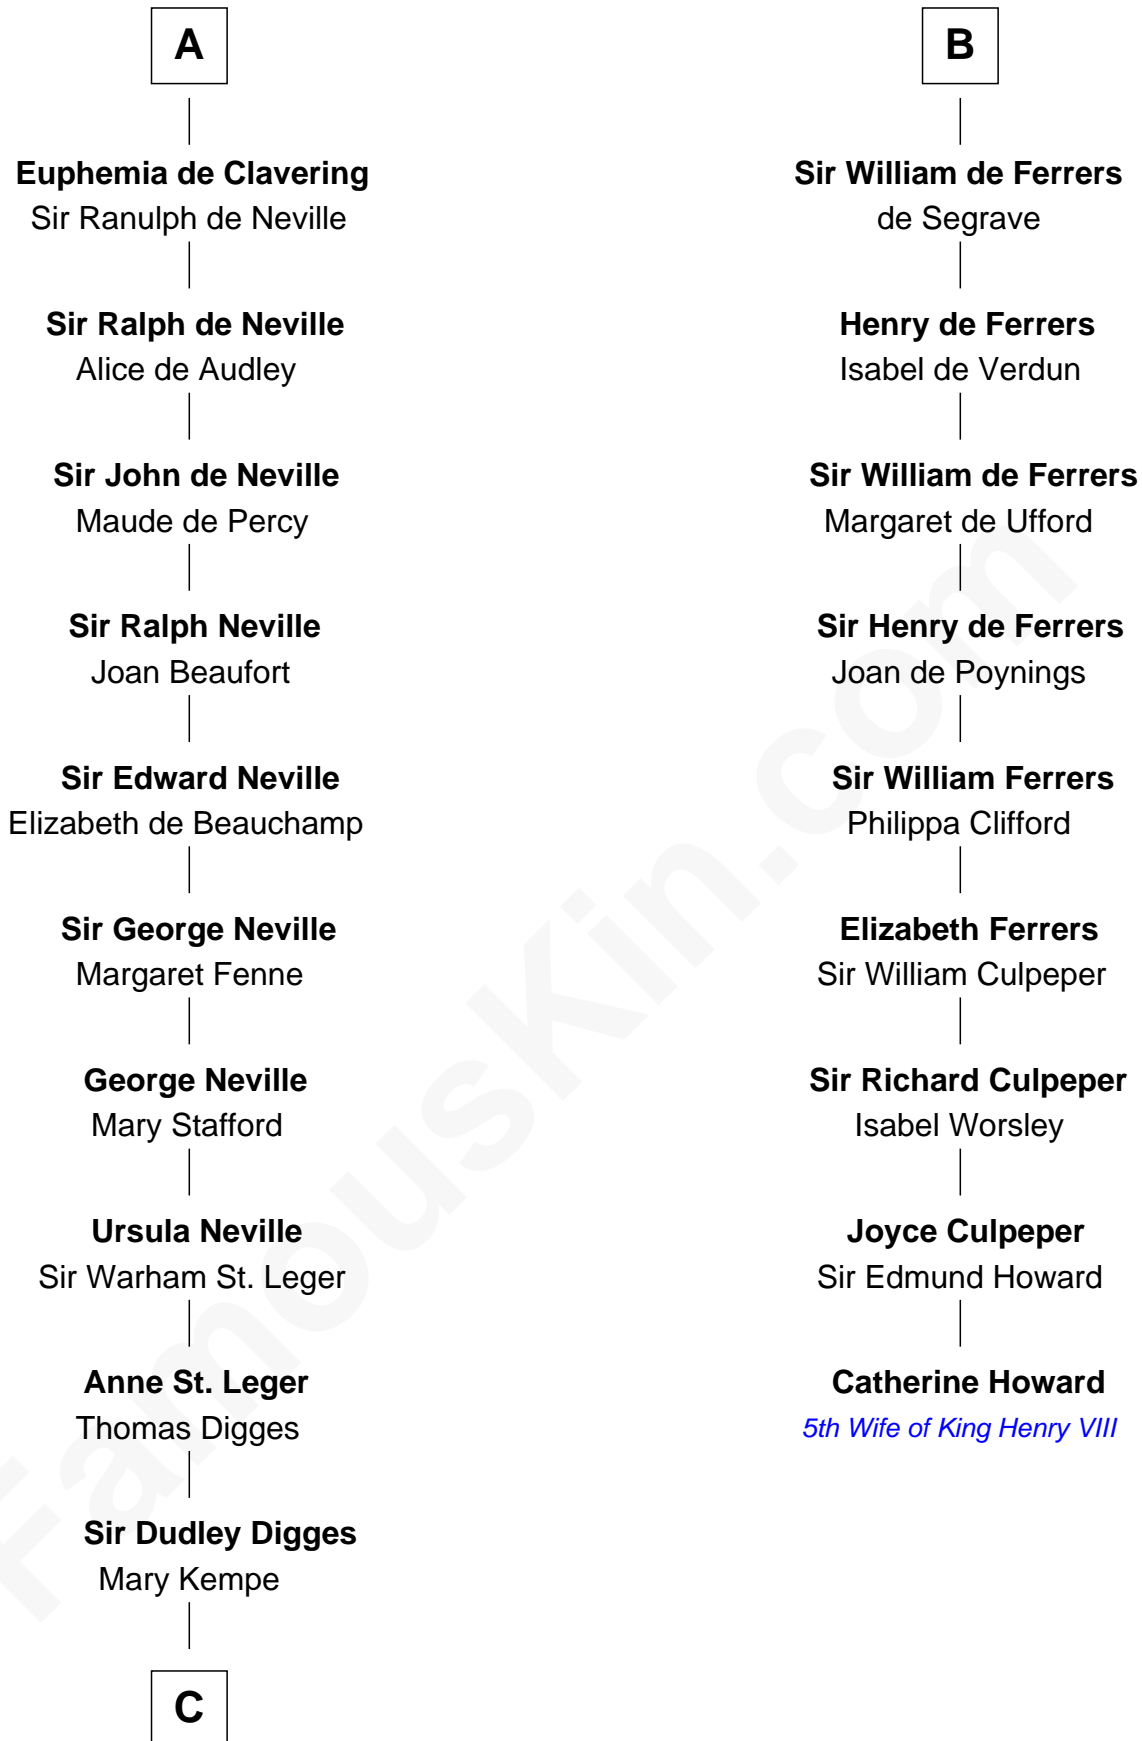

FamousKin.com

Relationship Chart of

Daniel Carroll

Signer of the U.S. Constitution

15th cousin 6 times removed of

Catherine Howard

5th Wife of King Henry VIII

C

—
Edward Digges

Elizabeth Page

—
William Digges

Elizabeth Sewall

—
Anne Digges

Henry Darnall

—
Eleanor Darnall

Daniel Carroll