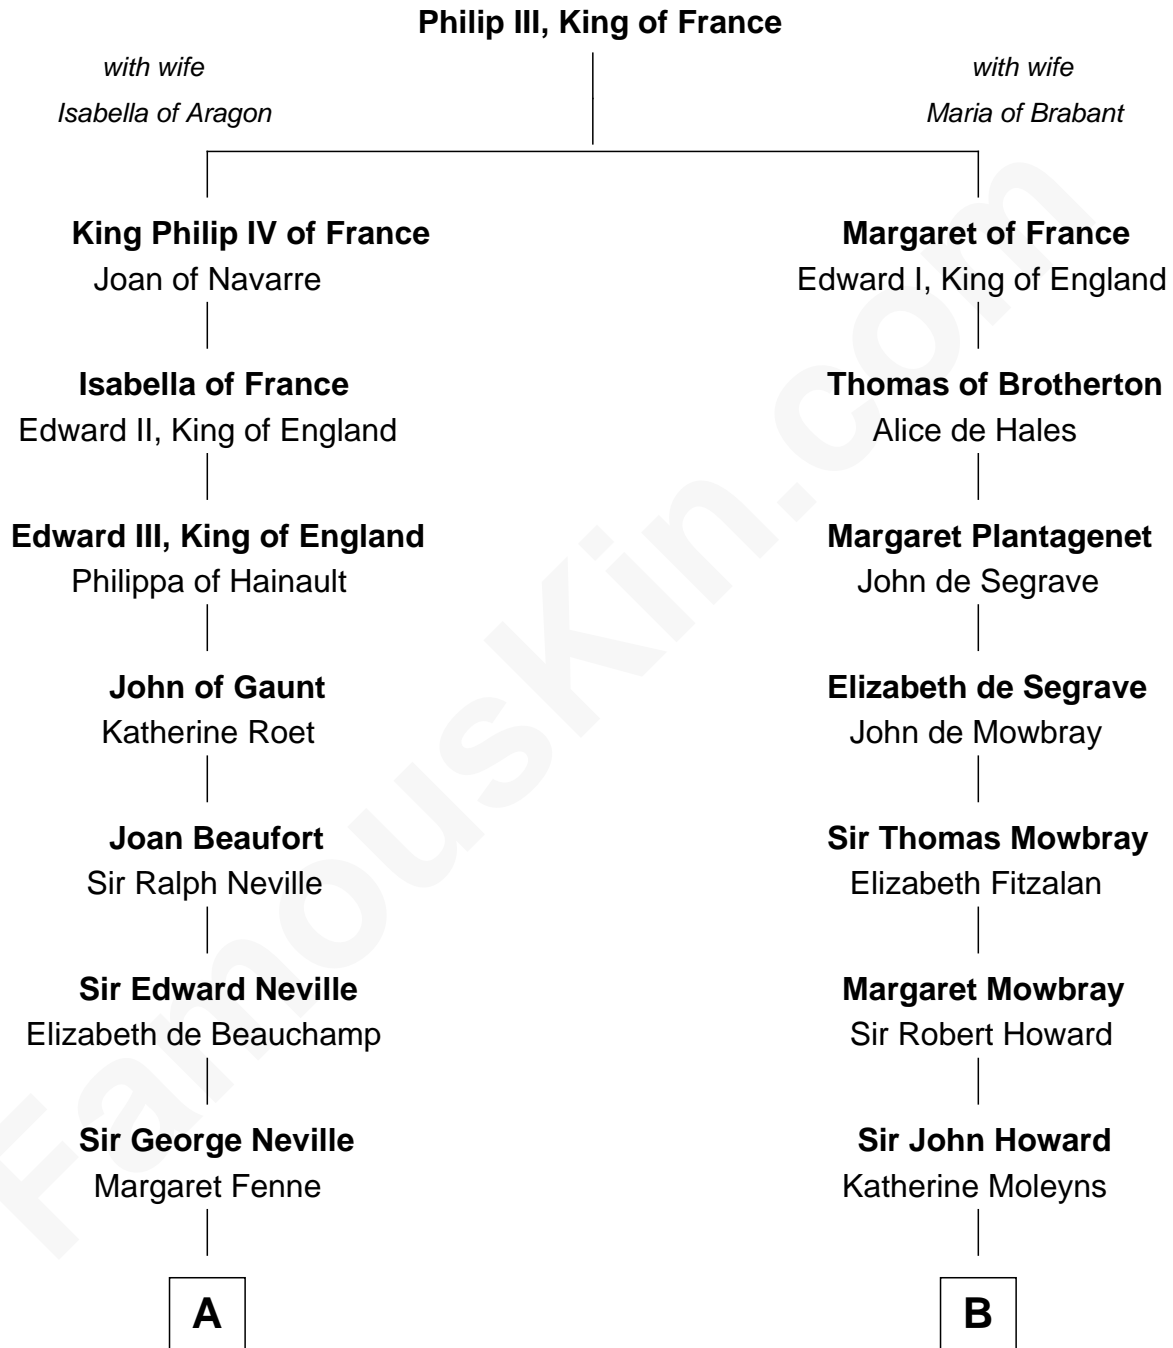

FamousKin.com

Relationship Chart of

Daniel Carroll

Signer of the U.S. Constitution

9th cousin 6 times removed of

Catherine Howard

5th Wife of King Henry VIII

A