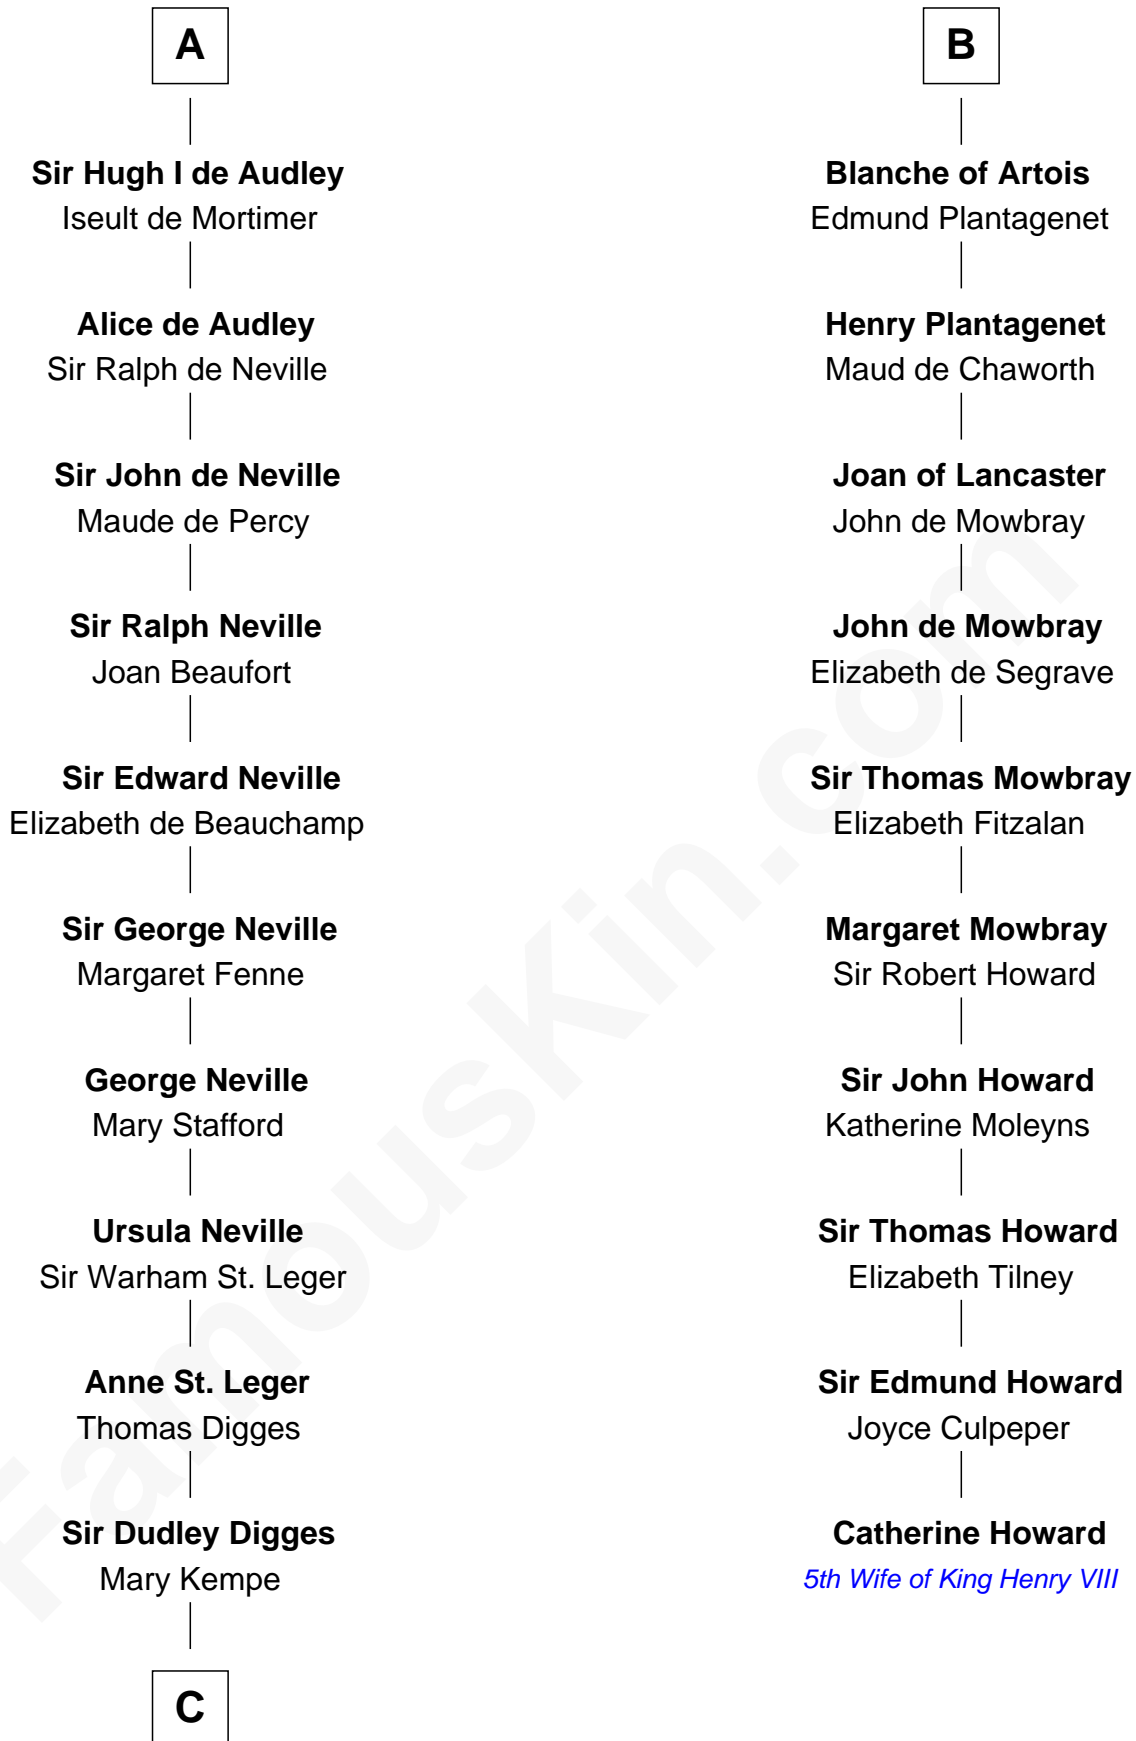

FamousKin.com

Relationship Chart of

Daniel Carroll

Signer of the U.S. Constitution

16th cousin 5 times removed of

Catherine Howard

5th Wife of King Henry VIII

Albert III, Count of Namur

A

Adelaide of Namur

Otto II of Chiny

Ide de Chiny

Gottfried I, Count of Louvain

Godfrey II, Count of Louvain

Luitgarde of Sulzbach

Godfrey III, Count of Louvain

Marguerite of Limbourg

Henry I, Duke of Brabant

Mathilde of Boulogne

Henry II, Duke of Brabant

Marie of Hohenstaufen

Matilda of Brabant

Robert I, Count of Artois

B