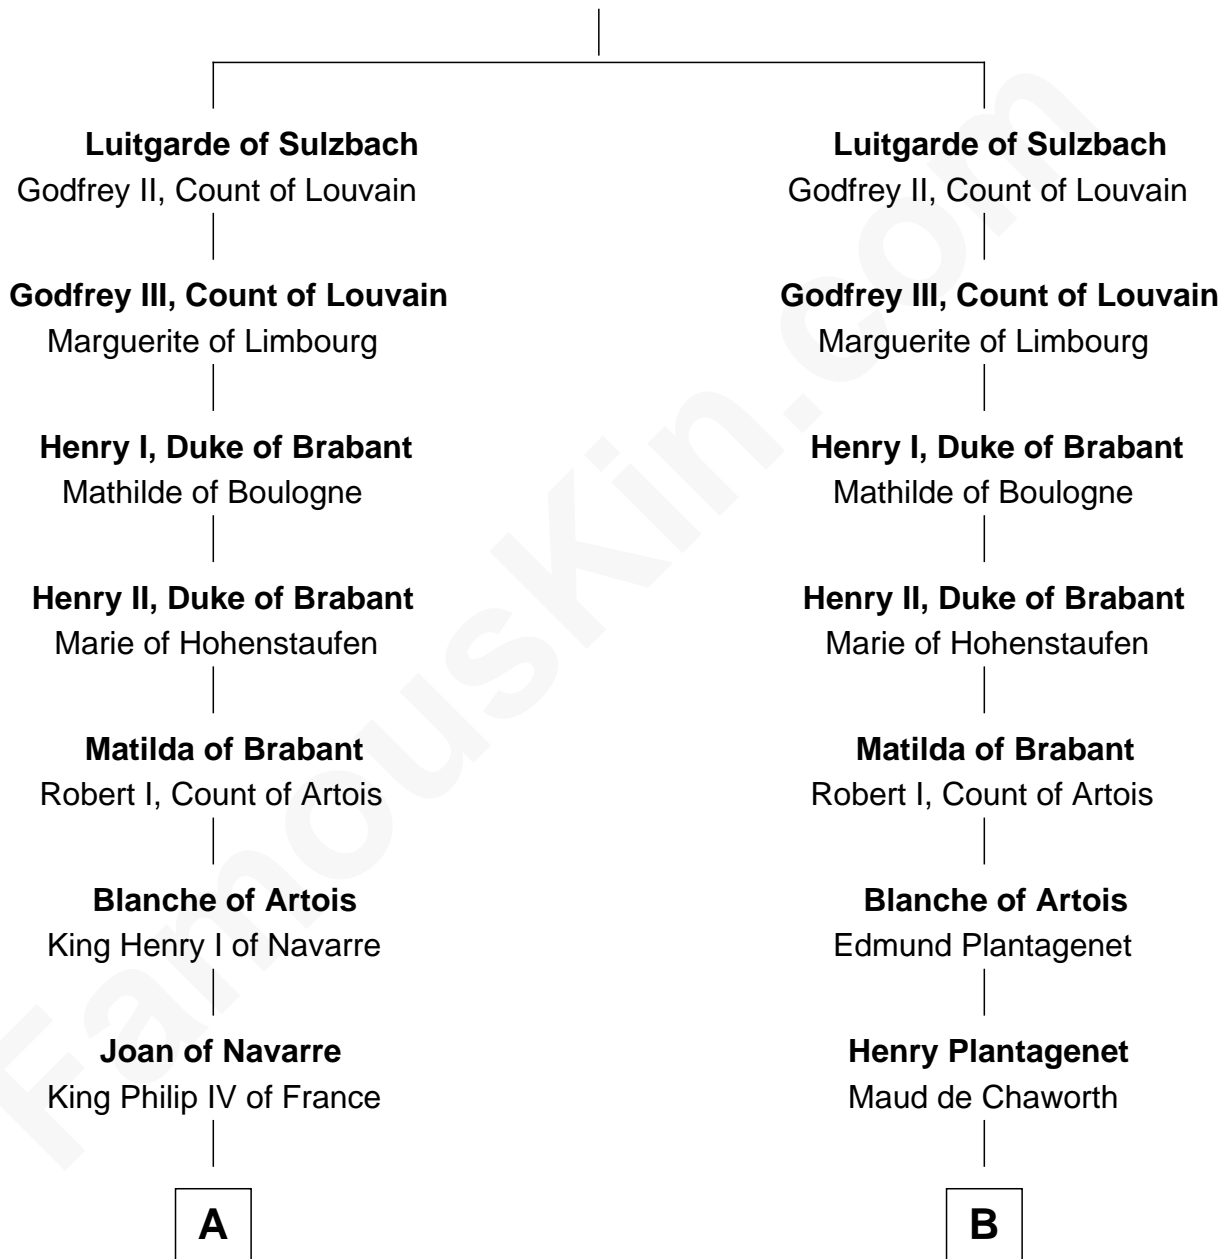

## Relationship Chart of Daniel Carroll

*Signer of the U.S. Constitution*

14th cousin 7 times removed of

**Catherine Howard**

*5th Wife of King Henry VIII*

**Berengar II of Sulzbach**

**C**

—  
**Edward Digges**

Elizabeth Page

—  
**William Digges**

Elizabeth Sewall

—  
**Anne Digges**

Henry Darnall

—  
**Eleanor Darnall**

Daniel Carroll

—  
**Daniel Carroll**