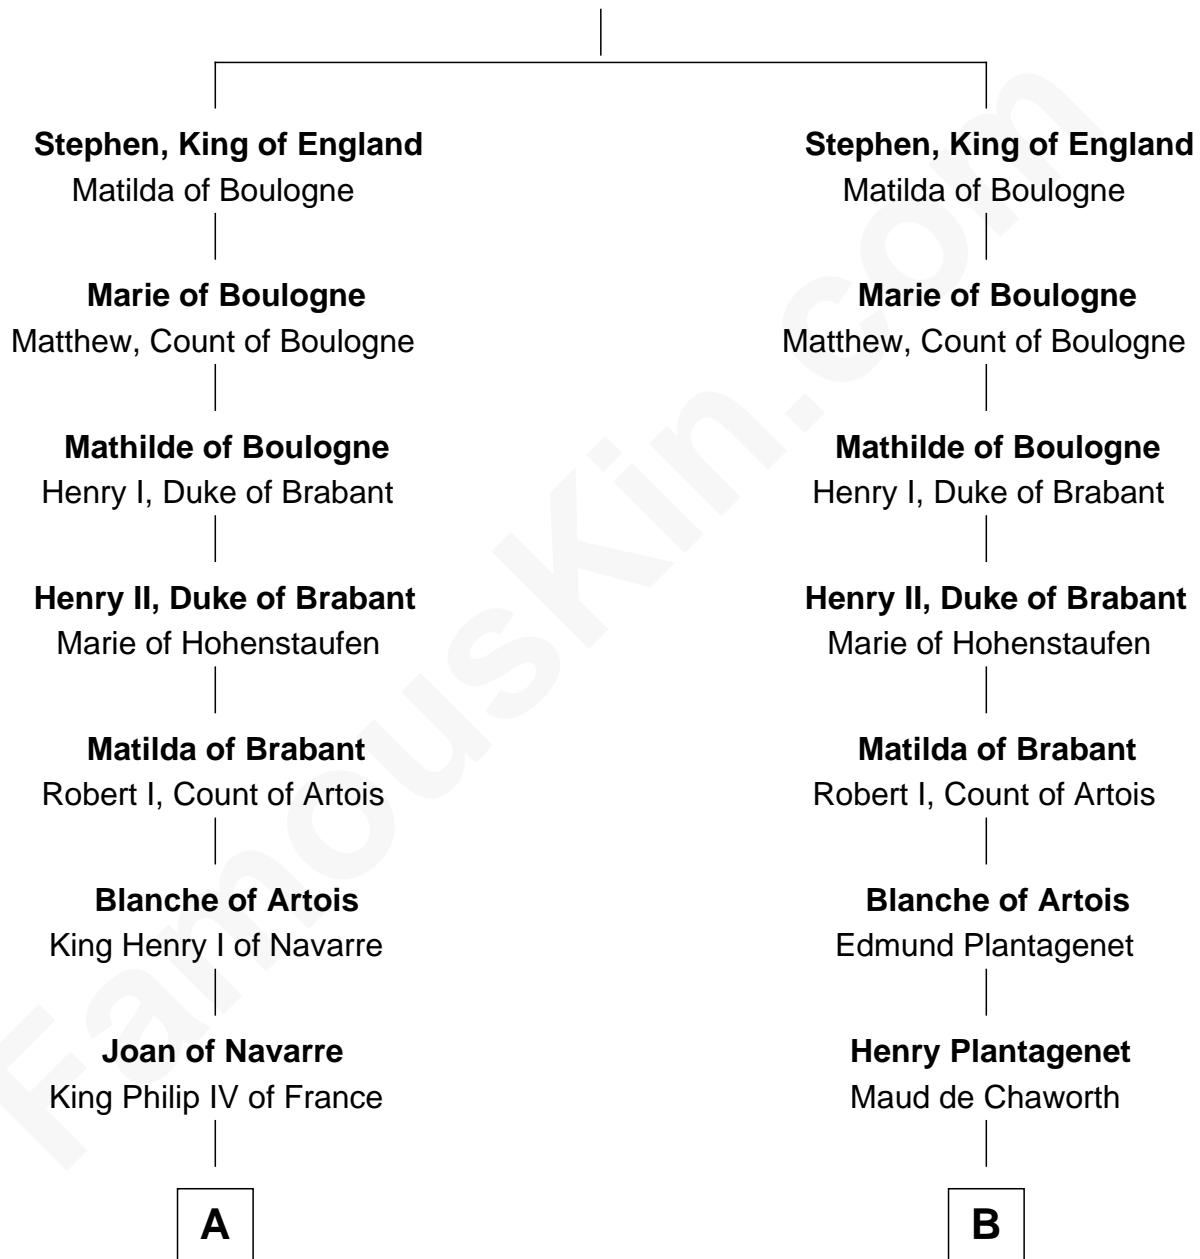

## Relationship Chart of

### Daniel Carroll

*Signer of the U.S. Constitution*

14th cousin 7 times removed of

### Catherine Howard

*5th Wife of King Henry VIII*

### Stephen II Henry, Count of Blois

Adela of Normandy

**C**

—  
**Edward Digges**

Elizabeth Page

—  
**William Digges**

Elizabeth Sewall

—  
**Anne Digges**