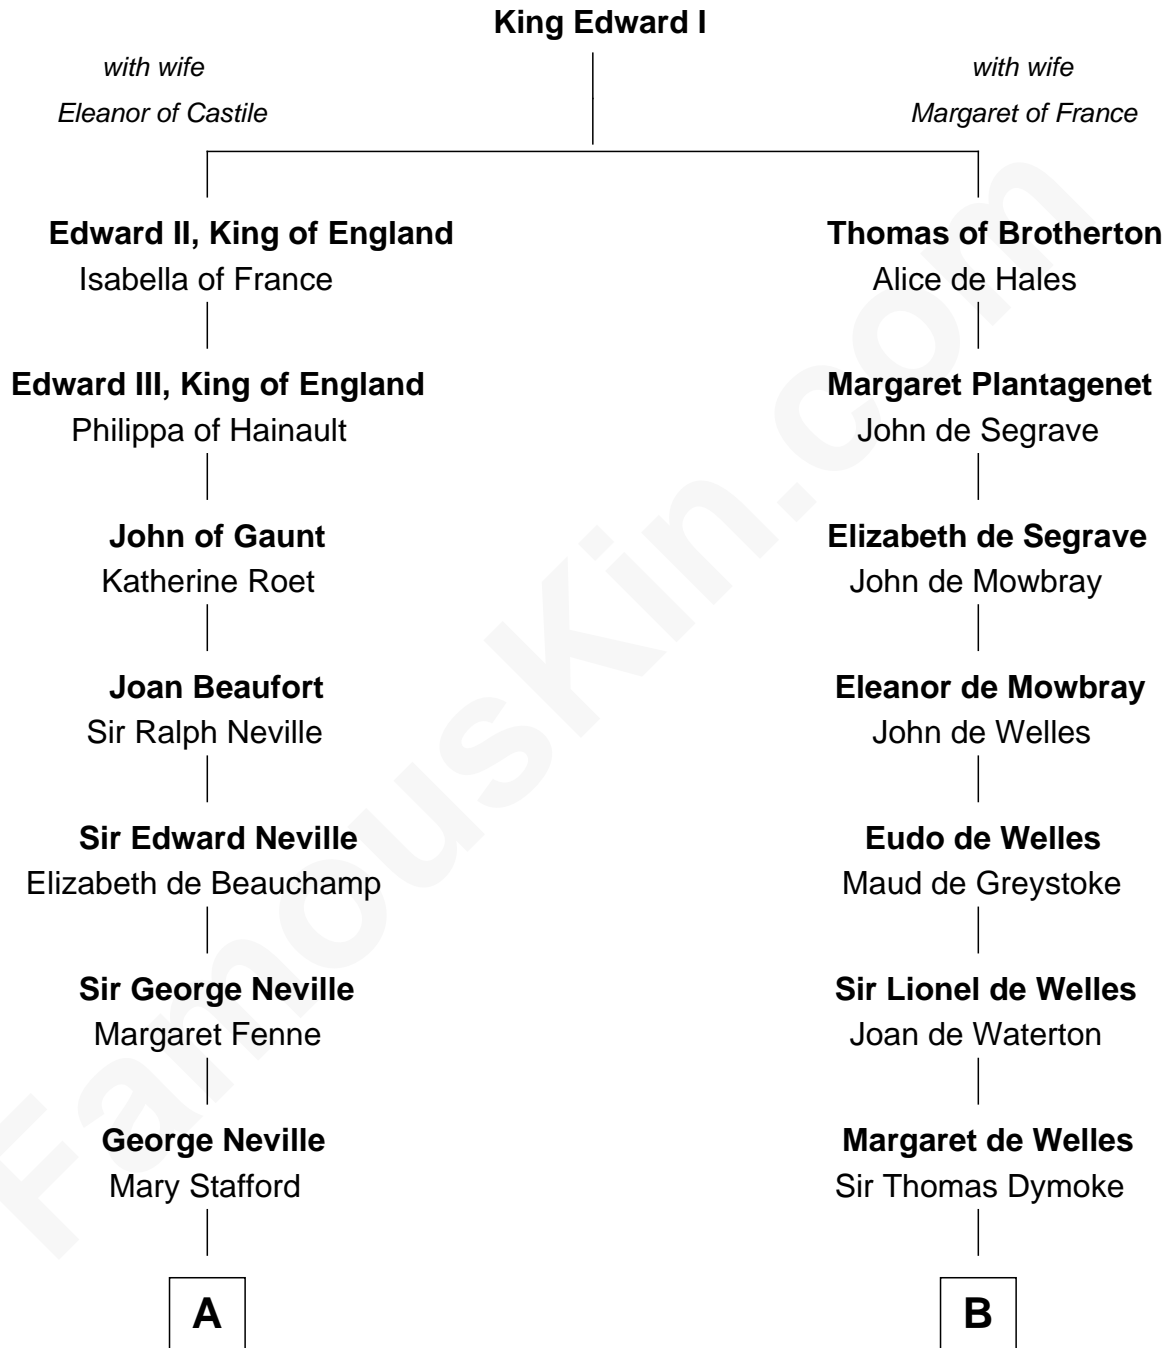

# FamousKin.com Relationship Chart of

**Daniel Carroll**

*Signer of the U.S. Constitution*

14th cousin 4 times removed of

**Ralph Waldo Emerson**

*American Poet*

**C**

Rev. William Emerson

Ruth Haskins

Ralph Waldo Emerson

*American Poet*

FamousKin.com