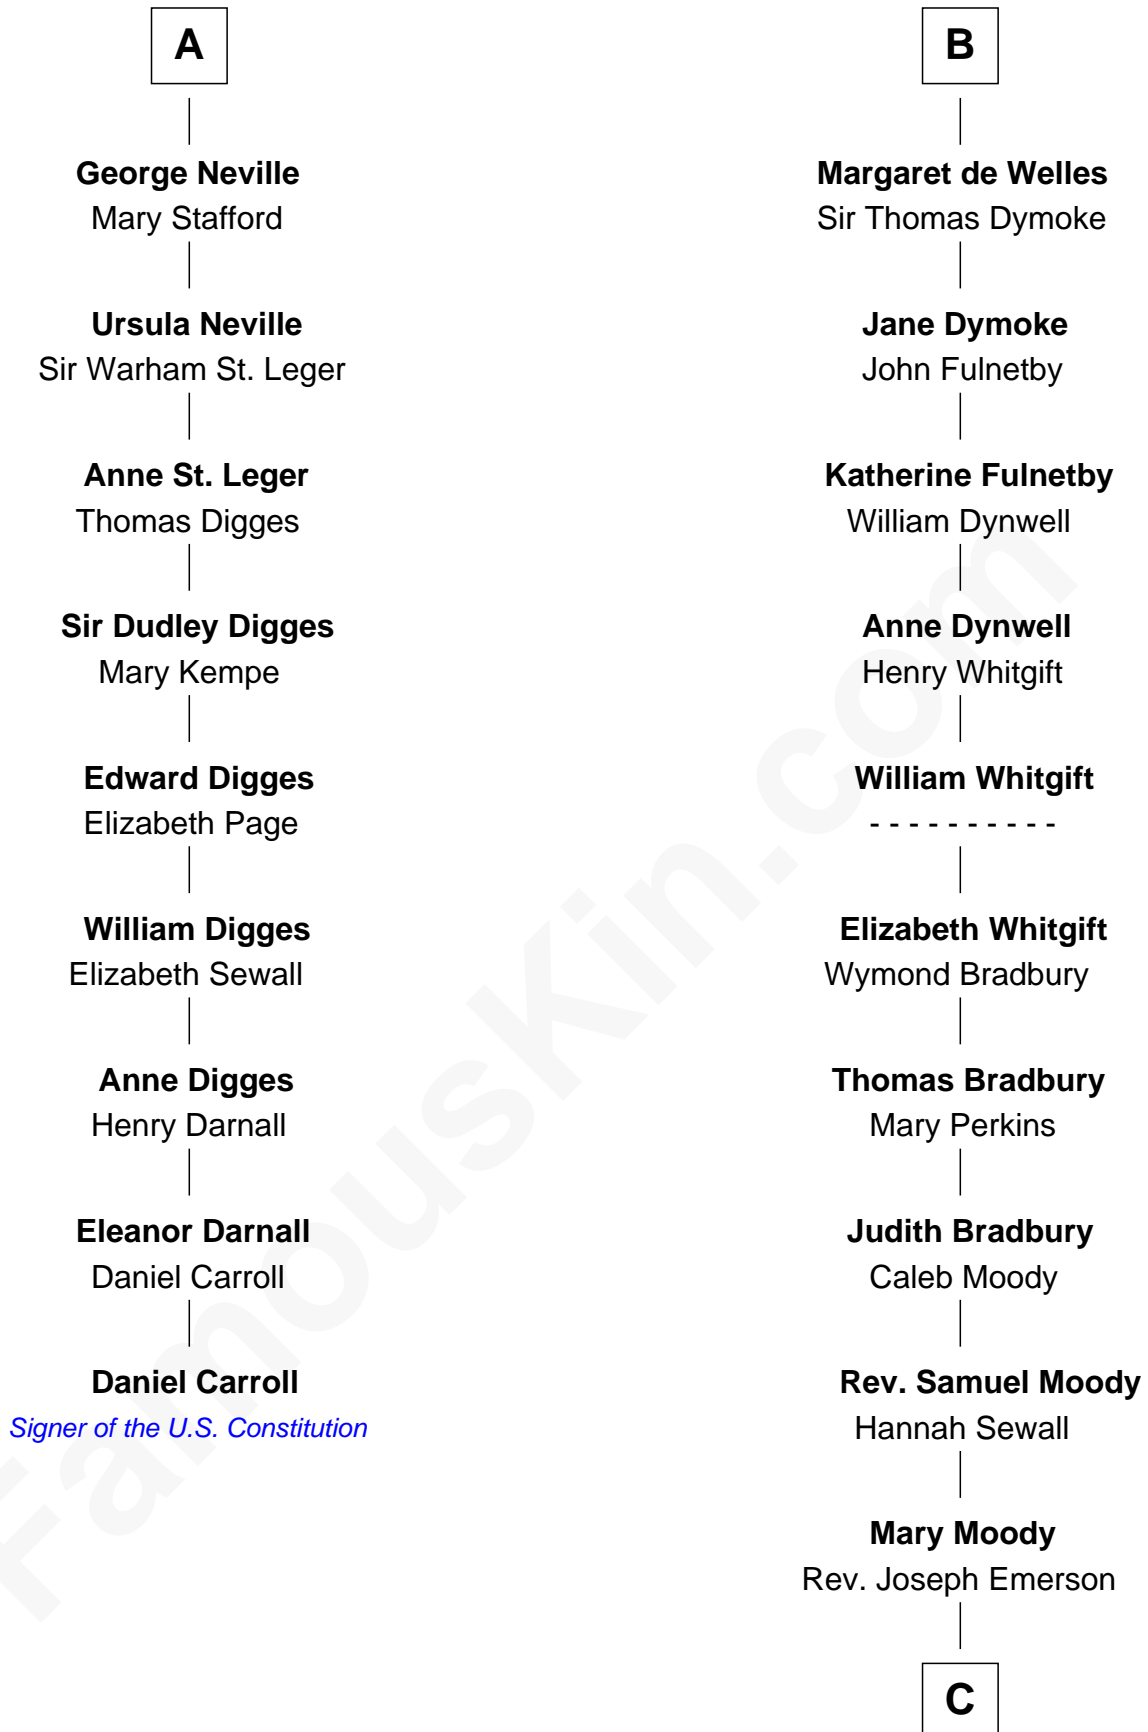

FamousKin.com

Relationship Chart of

Daniel Carroll

Signer of the U.S. Constitution

15th cousin 4 times removed of

Ralph Waldo Emerson

American Poet

C