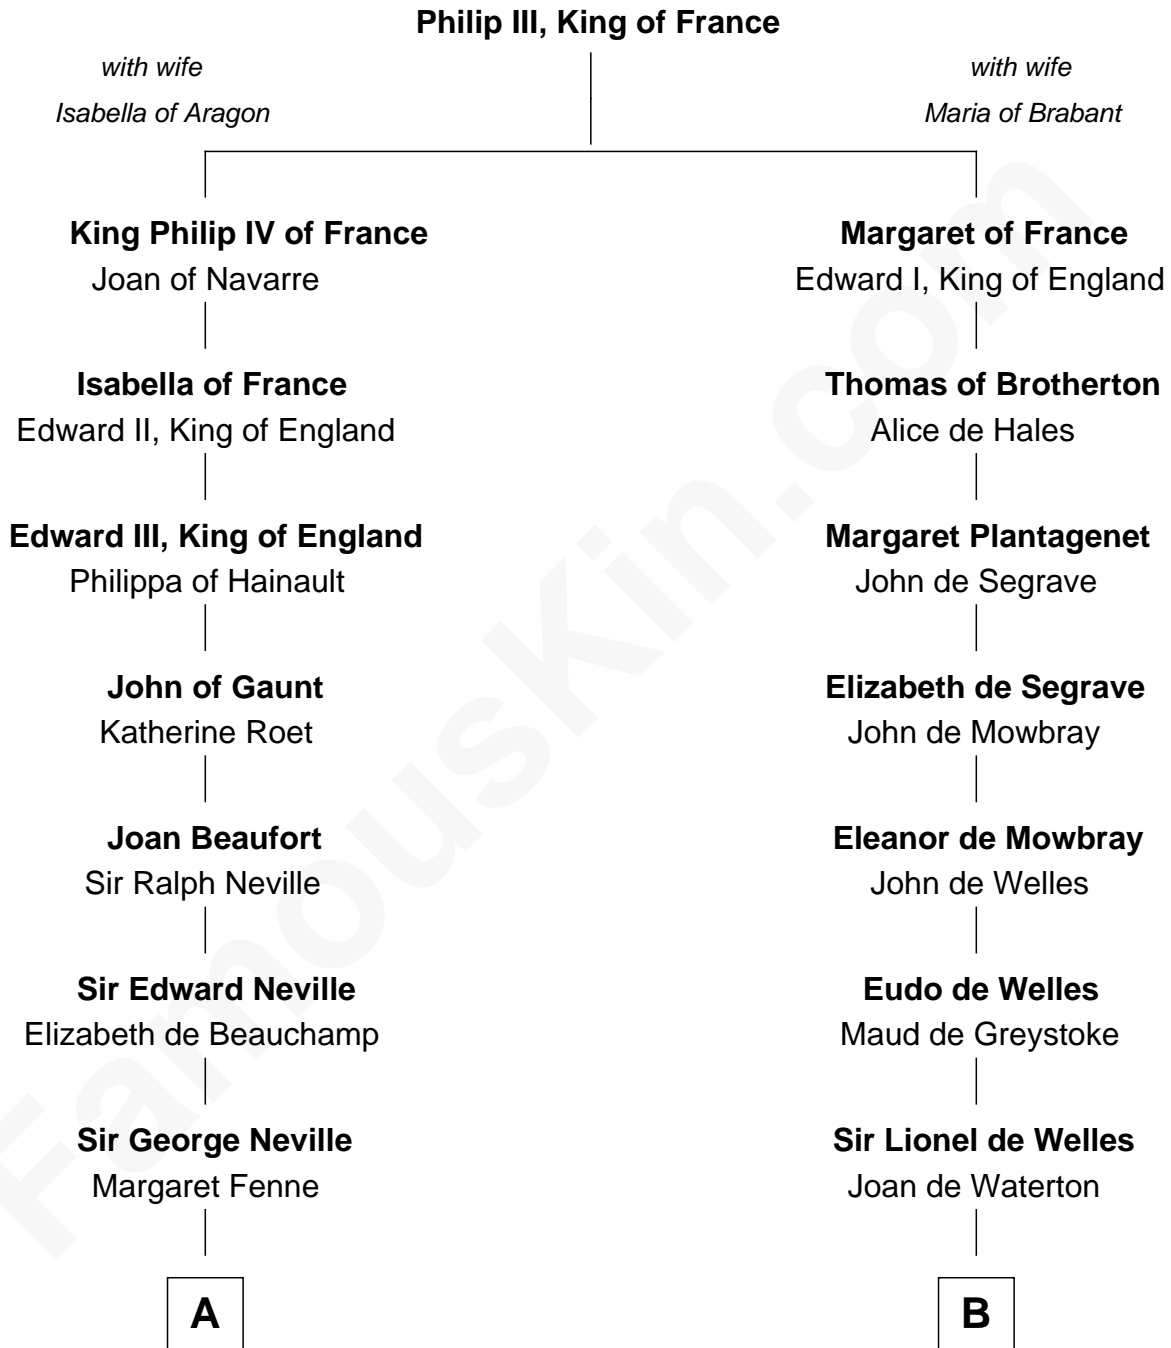

FamousKin.com

Relationship Chart of

Daniel Carroll

Signer of the U.S. Constitution

15th cousin 4 times removed of

Ralph Waldo Emerson

American Poet

C