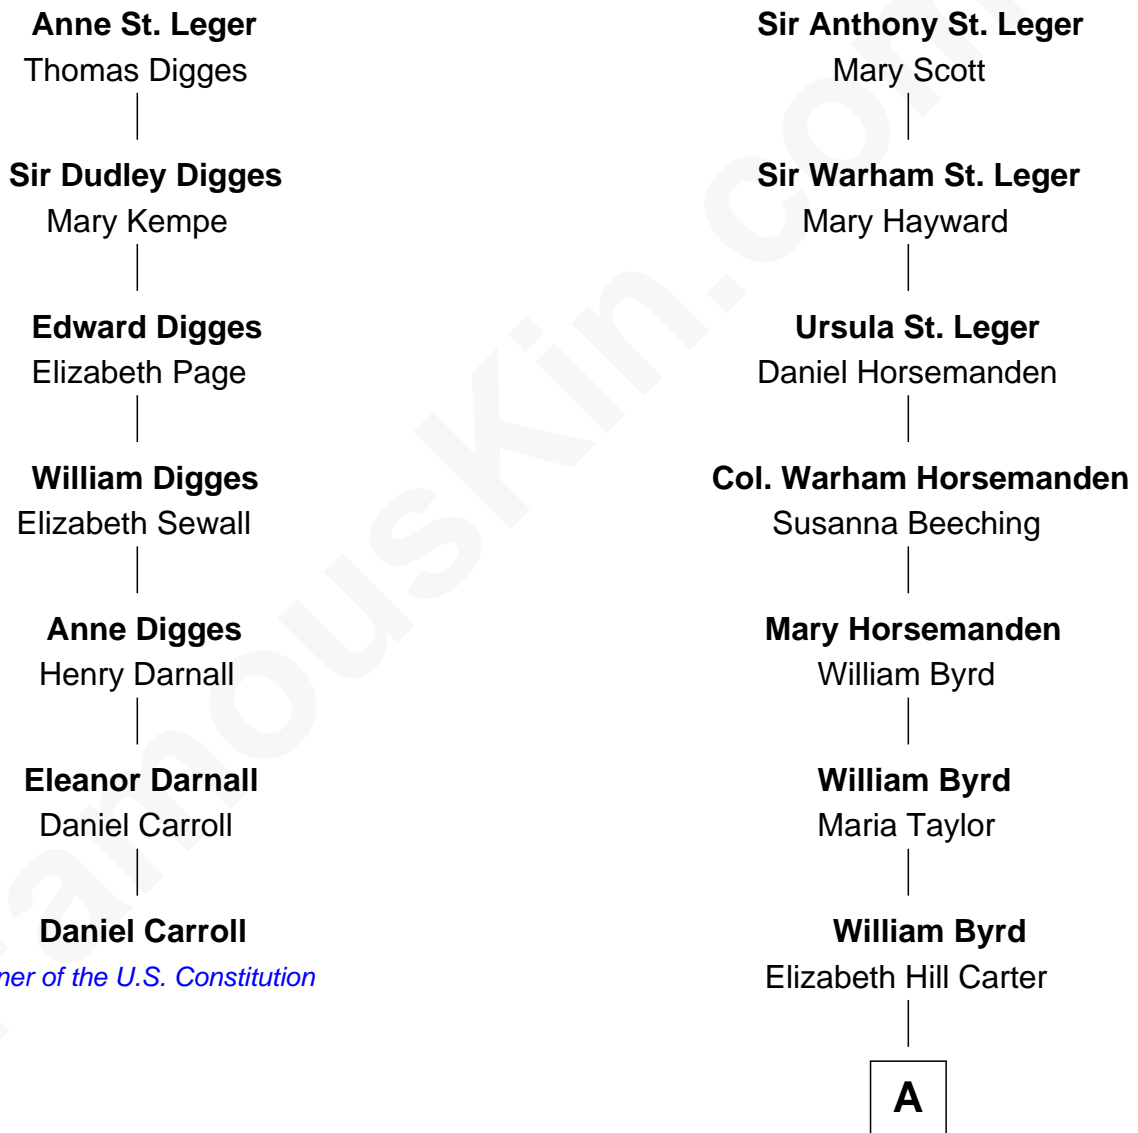

FamousKin.com Relationship Chart of

Daniel Carroll

Signer of the U.S. Constitution

6th cousin 5 times removed of

Admiral Richard Byrd

Polar Explorer

Sir Warham St. Leger

Ursula Neville

A

Thomas Taylor Byrd

Mary Armistead

Richard Evelyn Byrd

Anne Harrison

Col. William Byrd

Jane Meriwether Rivers

Richard Evelyn Byrd

Eleanor Bolling Flood

Admiral Richard Byrd

Polar Explorer

FamousKin.com