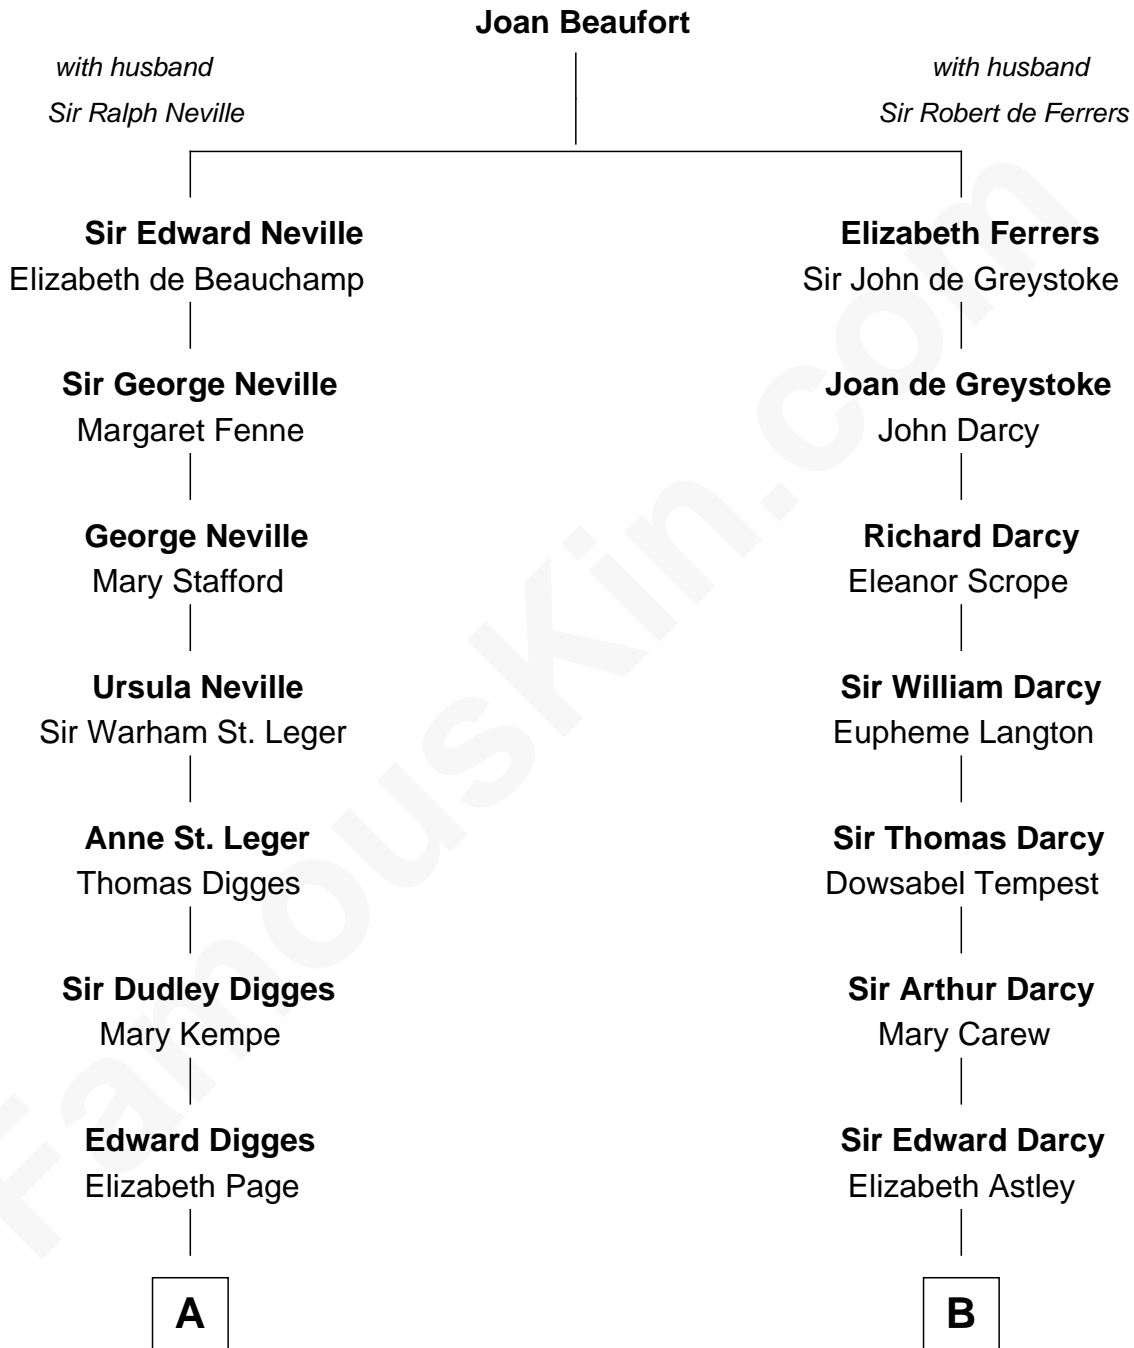

FamousKin.com

Relationship Chart of

Daniel Carroll

Signer of the U.S. Constitution

10th cousin 2 times removed of

Robert Treat Paine

Signer of the Declaration of Independence

A

William Digges
Elizabeth Sewall

Anne Digges
Henry Darnall

Eleanor Darnall
Daniel Carroll

Daniel Carroll
Signer of the U.S. Constitution

B

Isabella Darcy
John Launce

Mary Launce
Rev. John Sherman

Abigail Sherman
Rev. Samuel Willard

Abigail Willard
Rev. Samuel Treat

Eunice Treat
Thomas Paine

Robert Treat Paine
Signer of Declaration of Independence