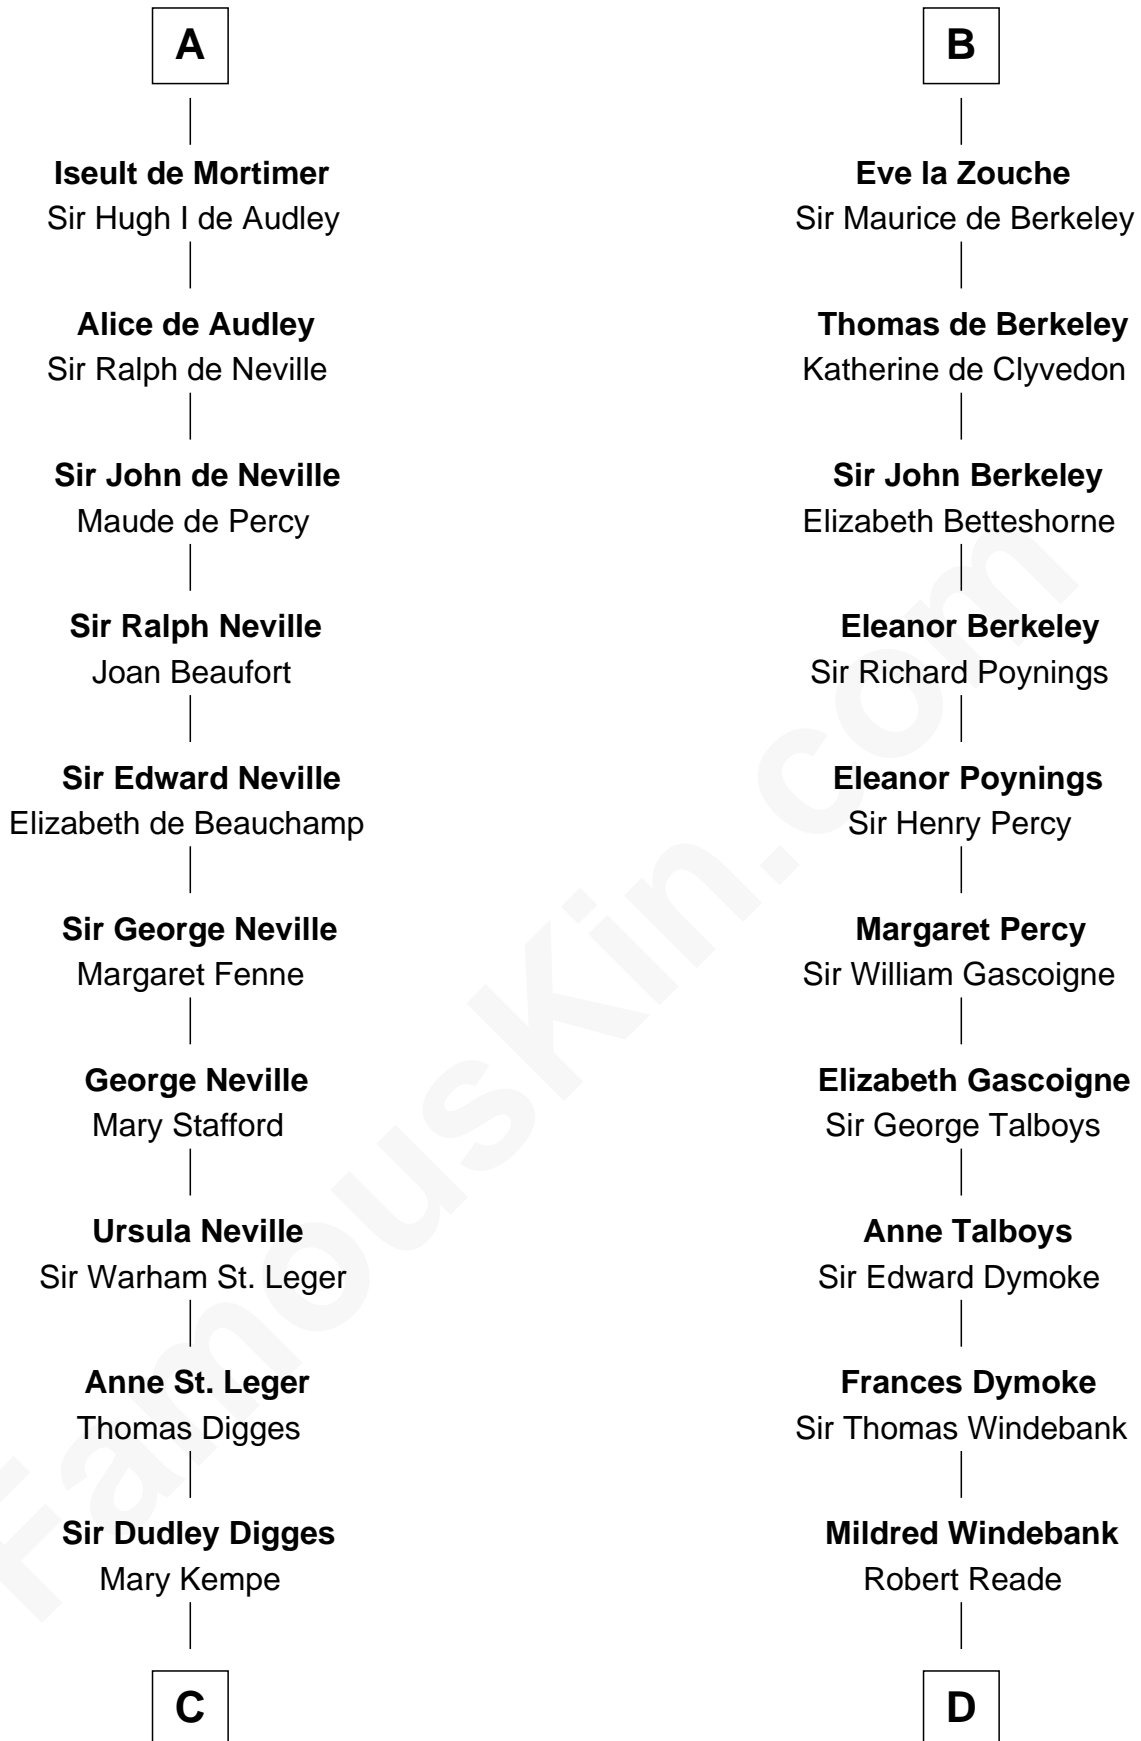

FamousKin.com Relationship Chart of

Daniel Carroll

Signer of the U.S. Constitution

21st cousin of

Thomas Nelson

Signer of the Declaration of Independence

C

Edward Digges
Elizabeth Page

William Digges
Elizabeth Sewall

Anne Digges
Henry Darnall

Eleanor Darnall
Daniel Carroll

Daniel Carroll

Signer of the U.S. Constitution

D

Col. George Reade
Elizabeth Martiau

Robert Reade
Mary Lilly