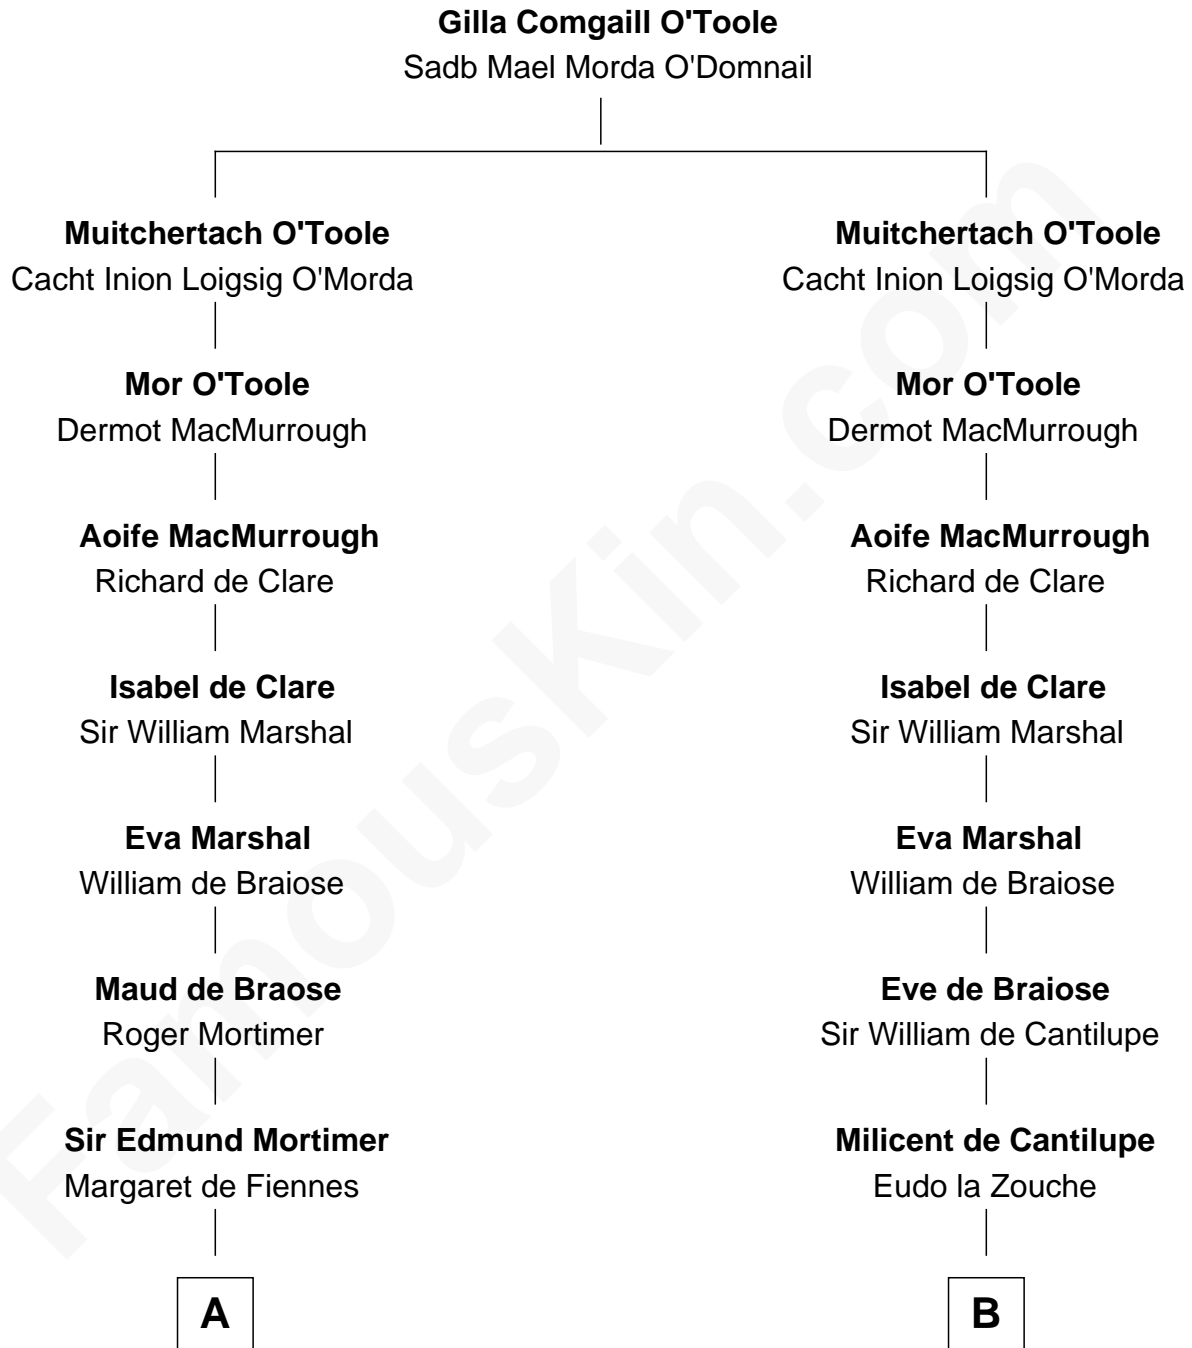

FamousKin.com Relationship Chart of

Daniel Carroll

Signer of the U.S. Constitution

21st cousin of

Thomas Nelson

Signer of the Declaration of Independence

C

Edward Digges
Elizabeth Page

William Digges
Elizabeth Sewall

Anne Digges
Henry Darnall

Eleanor Darnall
Daniel Carroll

Daniel Carroll

Signer of the U.S. Constitution

D

Col. George Reade
Elizabeth Martiau

Robert Reade
Mary Lilly