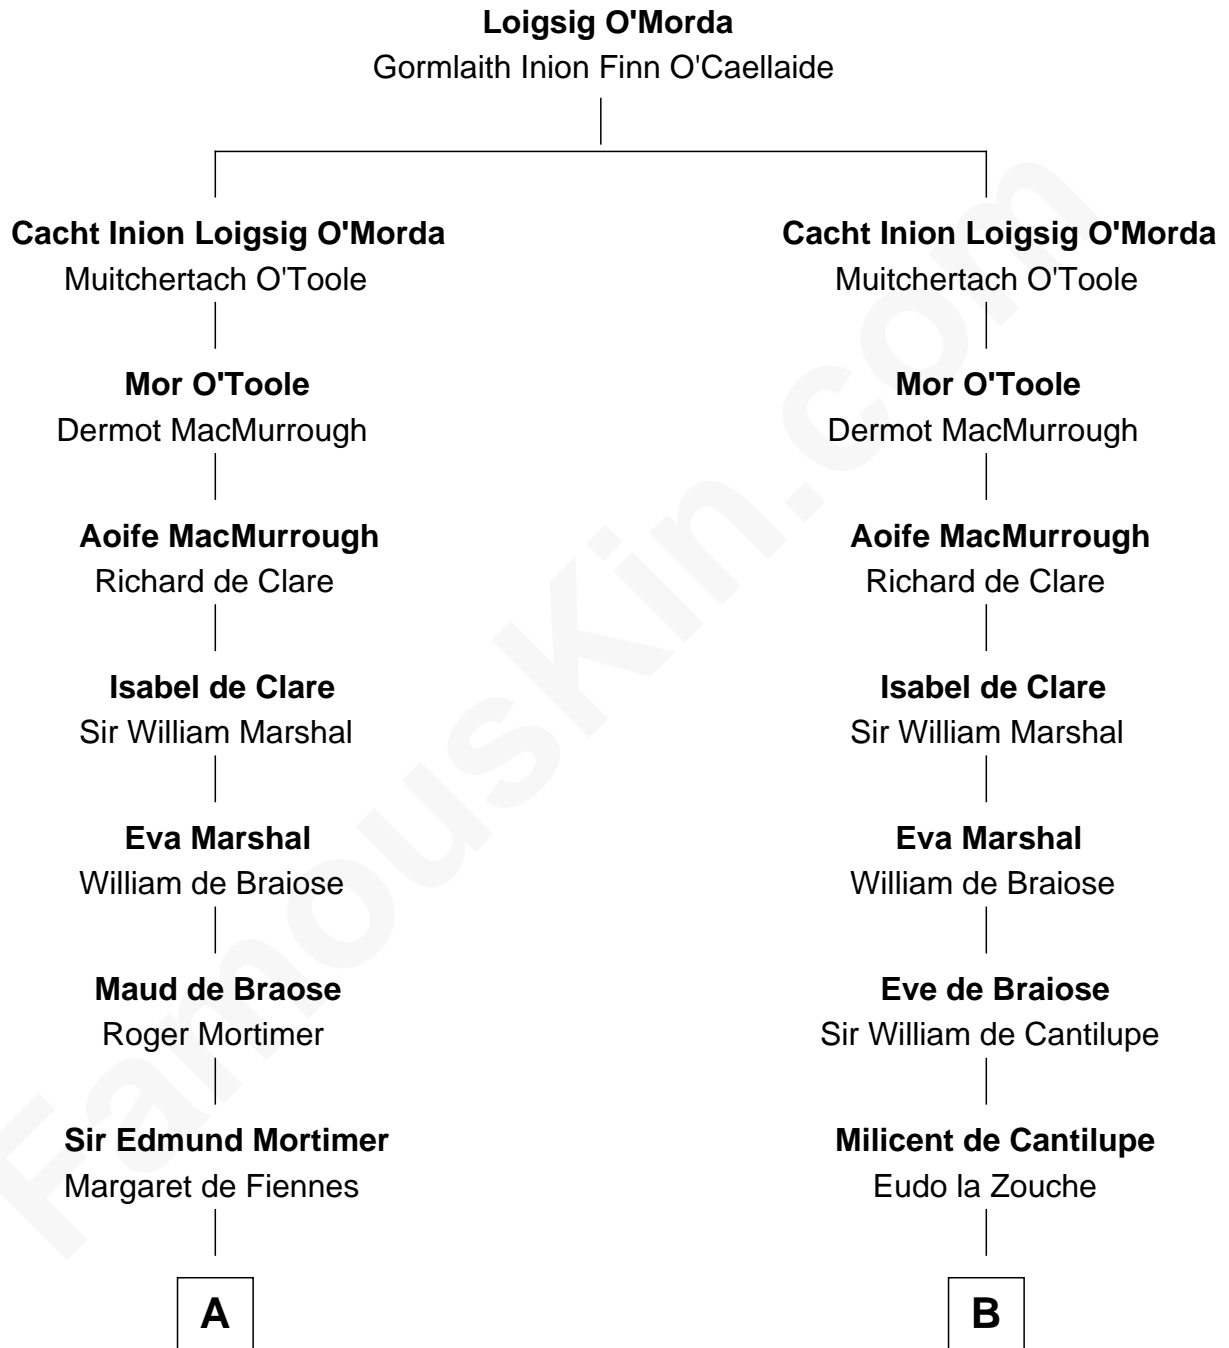

FamousKin.com Relationship Chart of

Daniel Carroll

Signer of the U.S. Constitution

21st cousin of

Thomas Nelson

Signer of the Declaration of Independence

C

Edward Digges

Elizabeth Page

William Digges

Elizabeth Sewall

Anne Digges

Henry Darnall

Eleanor Darnall

Daniel Carroll

Daniel Carroll

Signer of the U.S. Constitution

D

Col. George Reade

Elizabeth Martiau

Robert Reade

Mary Lilly

Margaret Reade

Thomas Nelson