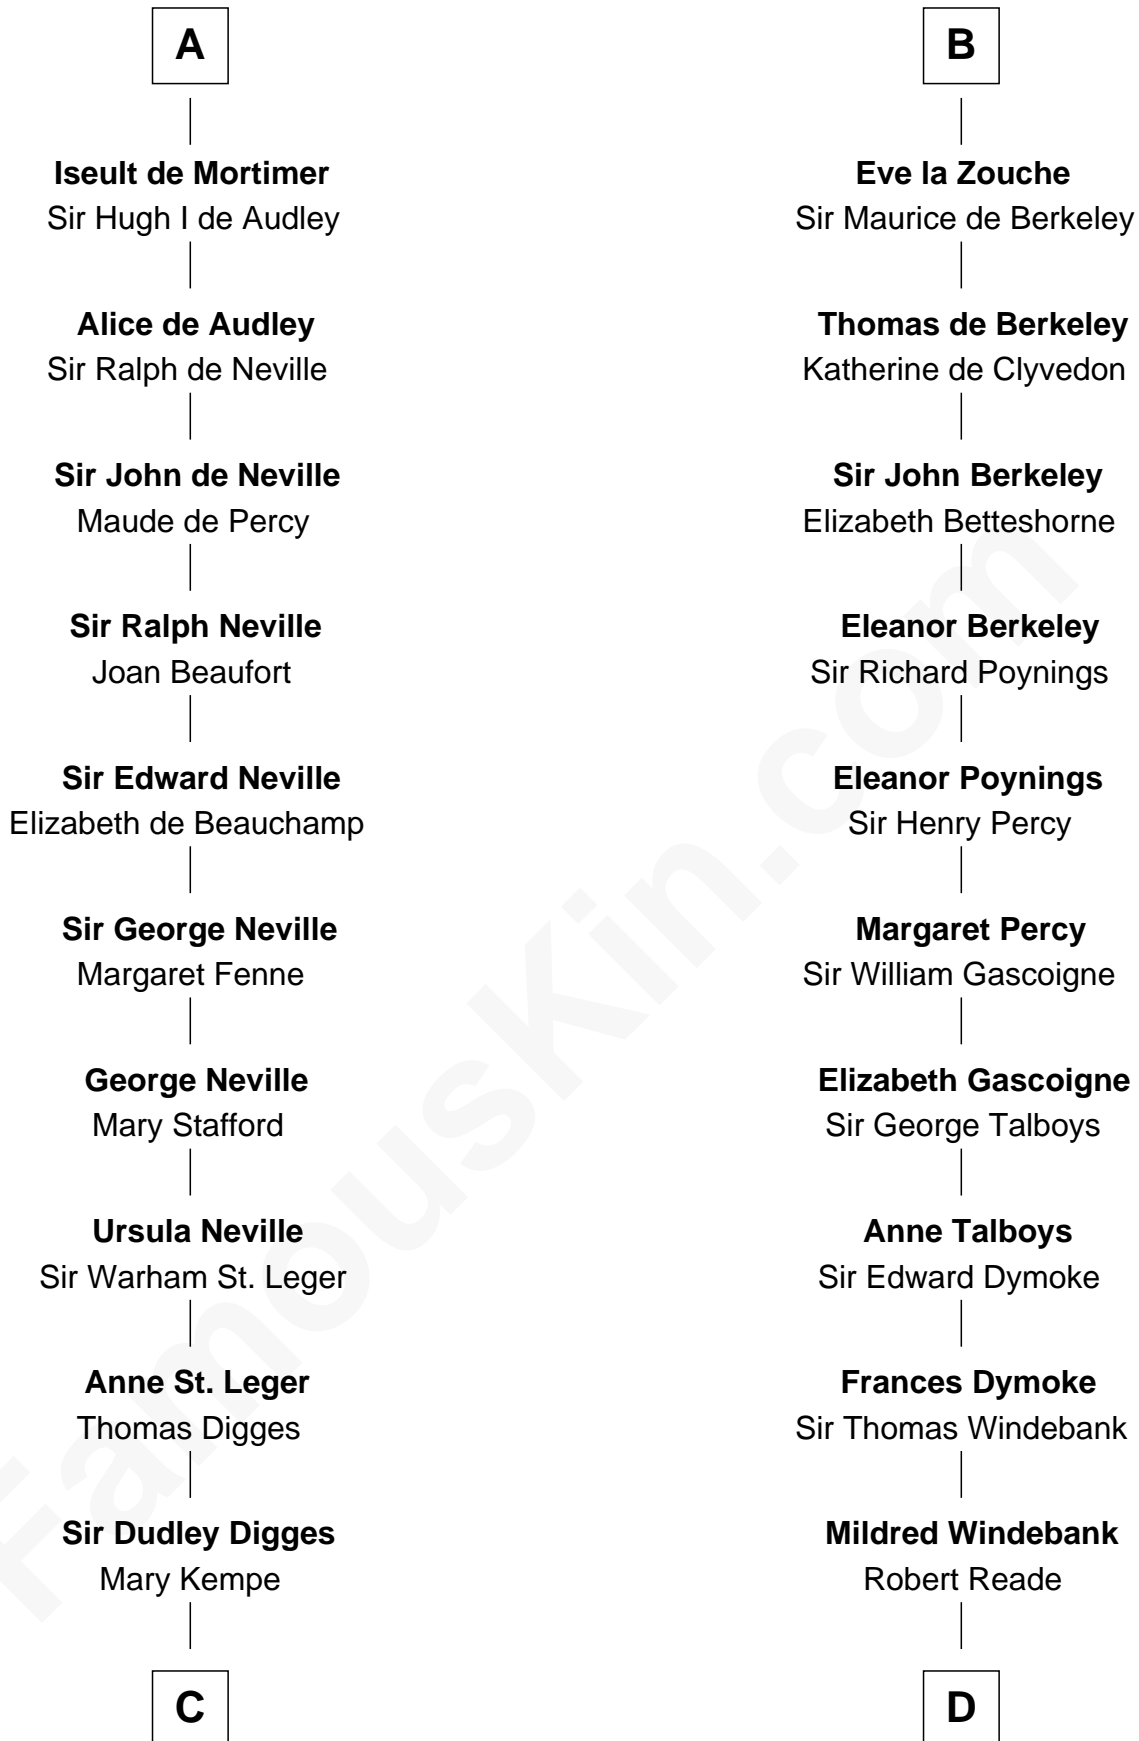

FamousKin.com Relationship Chart of

Daniel Carroll

Signer of the U.S. Constitution

21st cousin of

Thomas Nelson

Signer of the Declaration of Independence

C

Edward Digges

Elizabeth Page

William Digges

Elizabeth Sewall

Anne Digges

Henry Darnall

Eleanor Darnall

Daniel Carroll

Daniel Carroll

Signer of the U.S. Constitution

D

Col. George Reade

Elizabeth Martiau

Robert Reade

Mary Lilly

Margaret Reade

Thomas Nelson