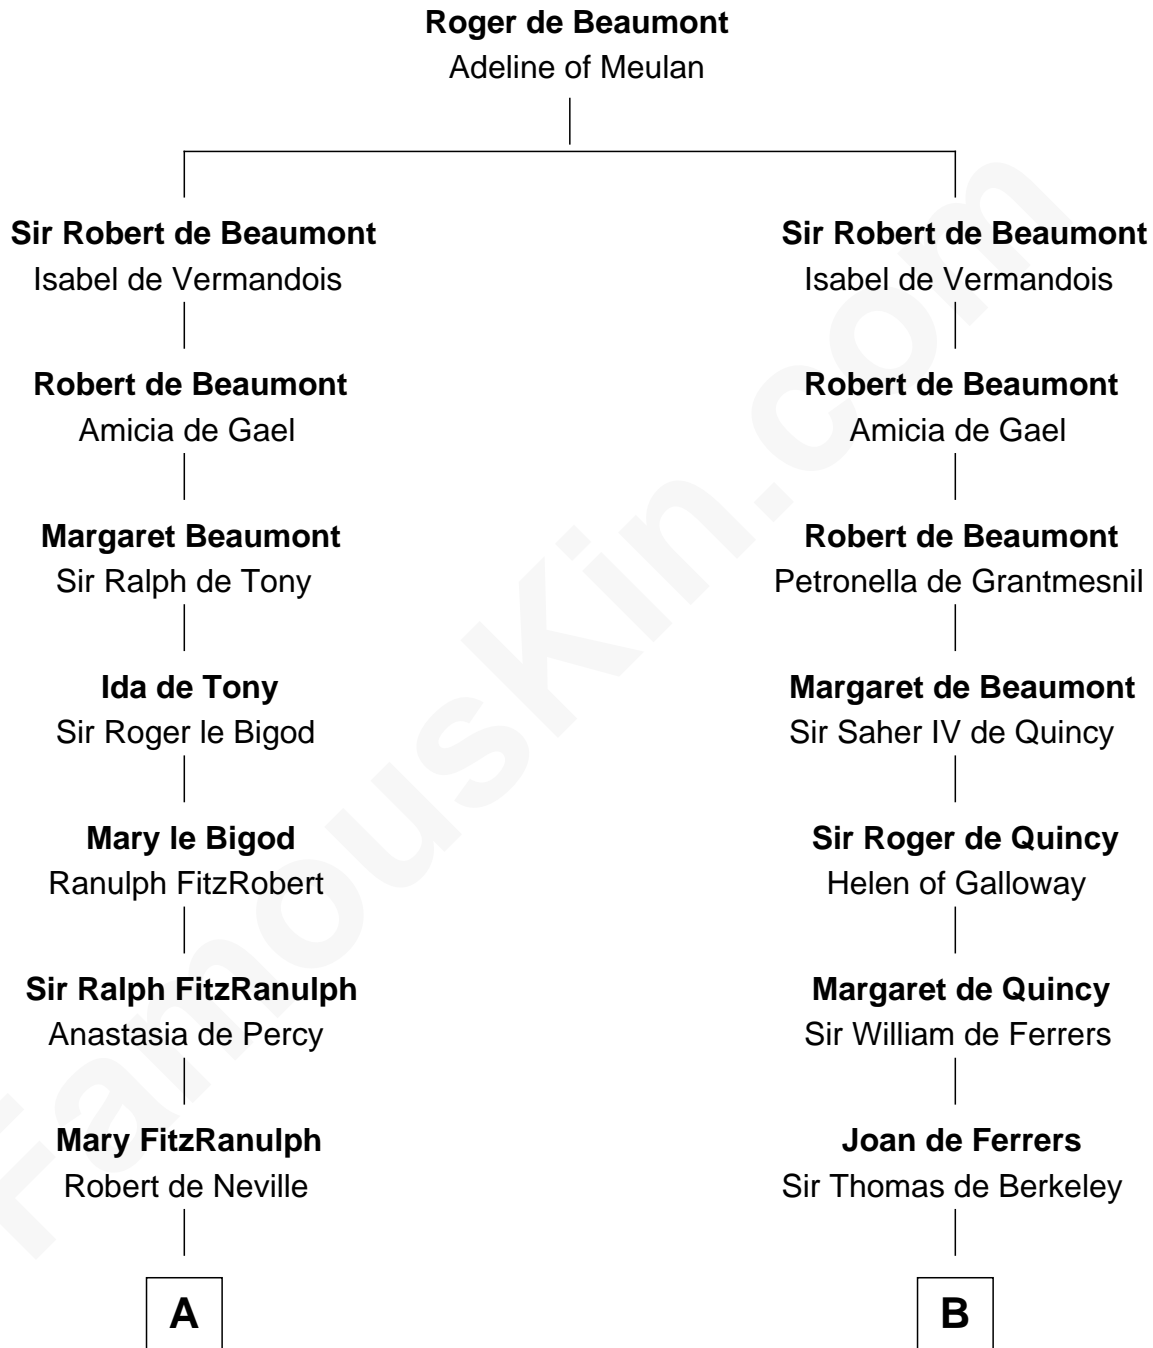

# FamousKin.com Relationship Chart of

**Daniel Carroll**

*Signer of the U.S. Constitution*

21st cousin of

**Thomas Nelson**

*Signer of the Declaration of Independence*

**C**

**Edward Digges**  
Elizabeth Page

**William Digges**  
Elizabeth Sewall

**Anne Digges**  
Henry Darnall

**Eleanor Darnall**  
Daniel Carroll

**Daniel Carroll**

*Signer of the U.S. Constitution*

**D**

**Col. George Reade**  
Elizabeth Martiau