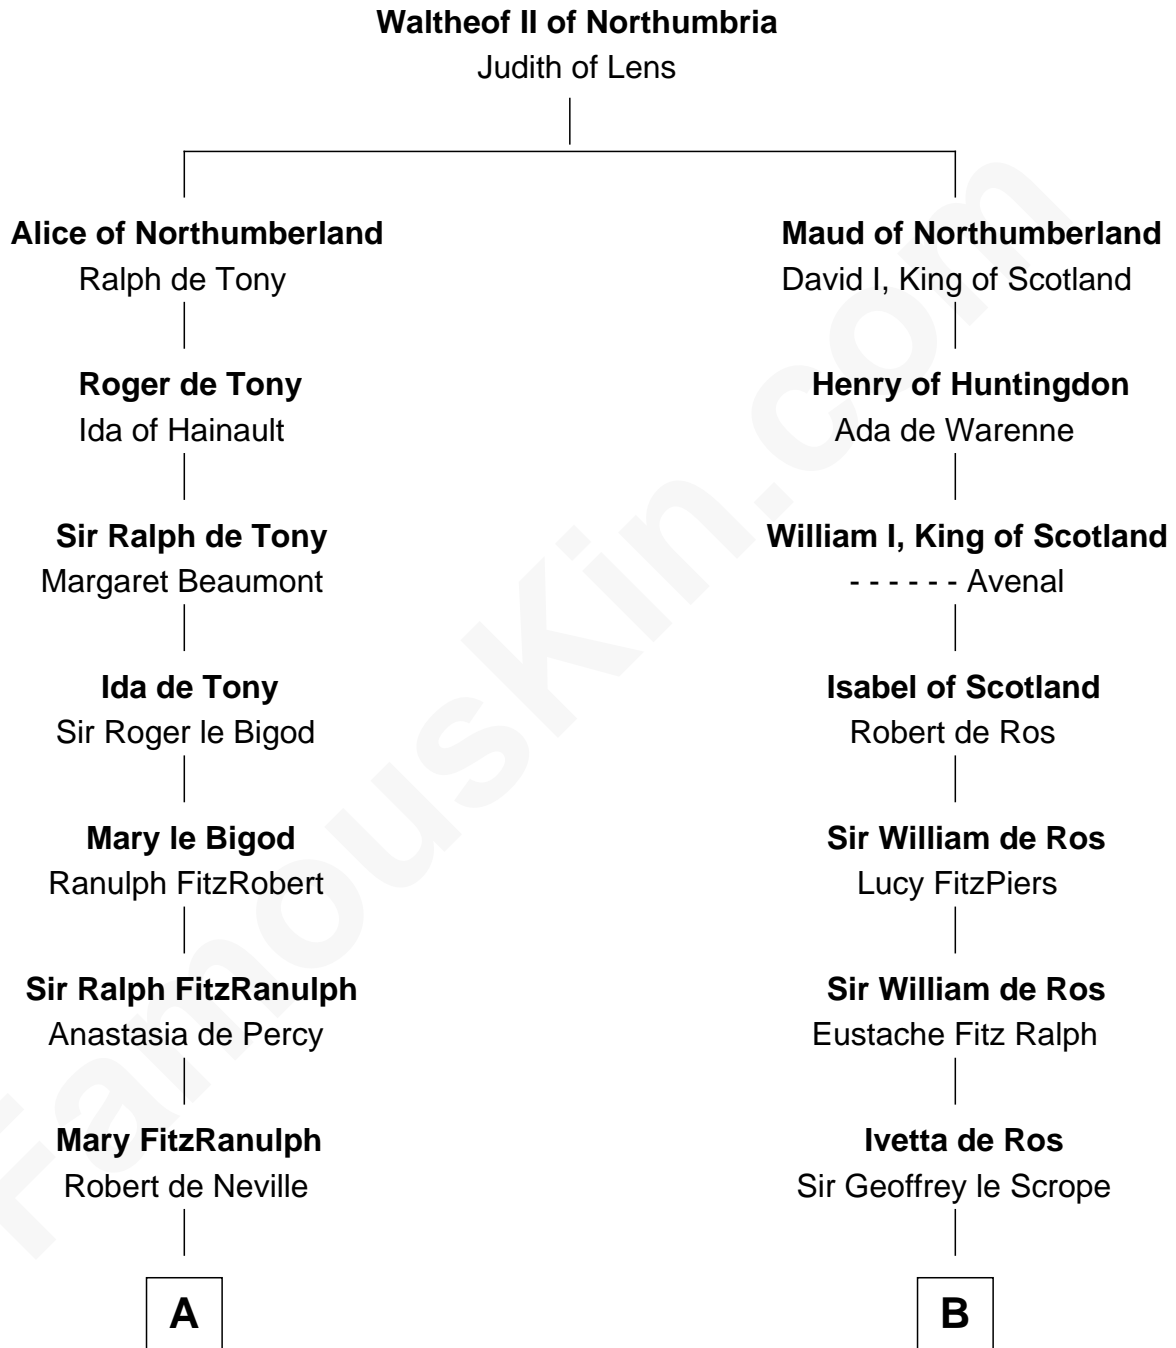

FamousKin.com

Relationship Chart of

Daniel Carroll

Signer of the U.S. Constitution

20th cousin 1 time removed of

Thomas Nelson

Signer of the Declaration of Independence

C

Edward Digges

Elizabeth Page

William Digges

Elizabeth Sewall

Anne Digges

Henry Darnall

Eleanor Darnall

Daniel Carroll