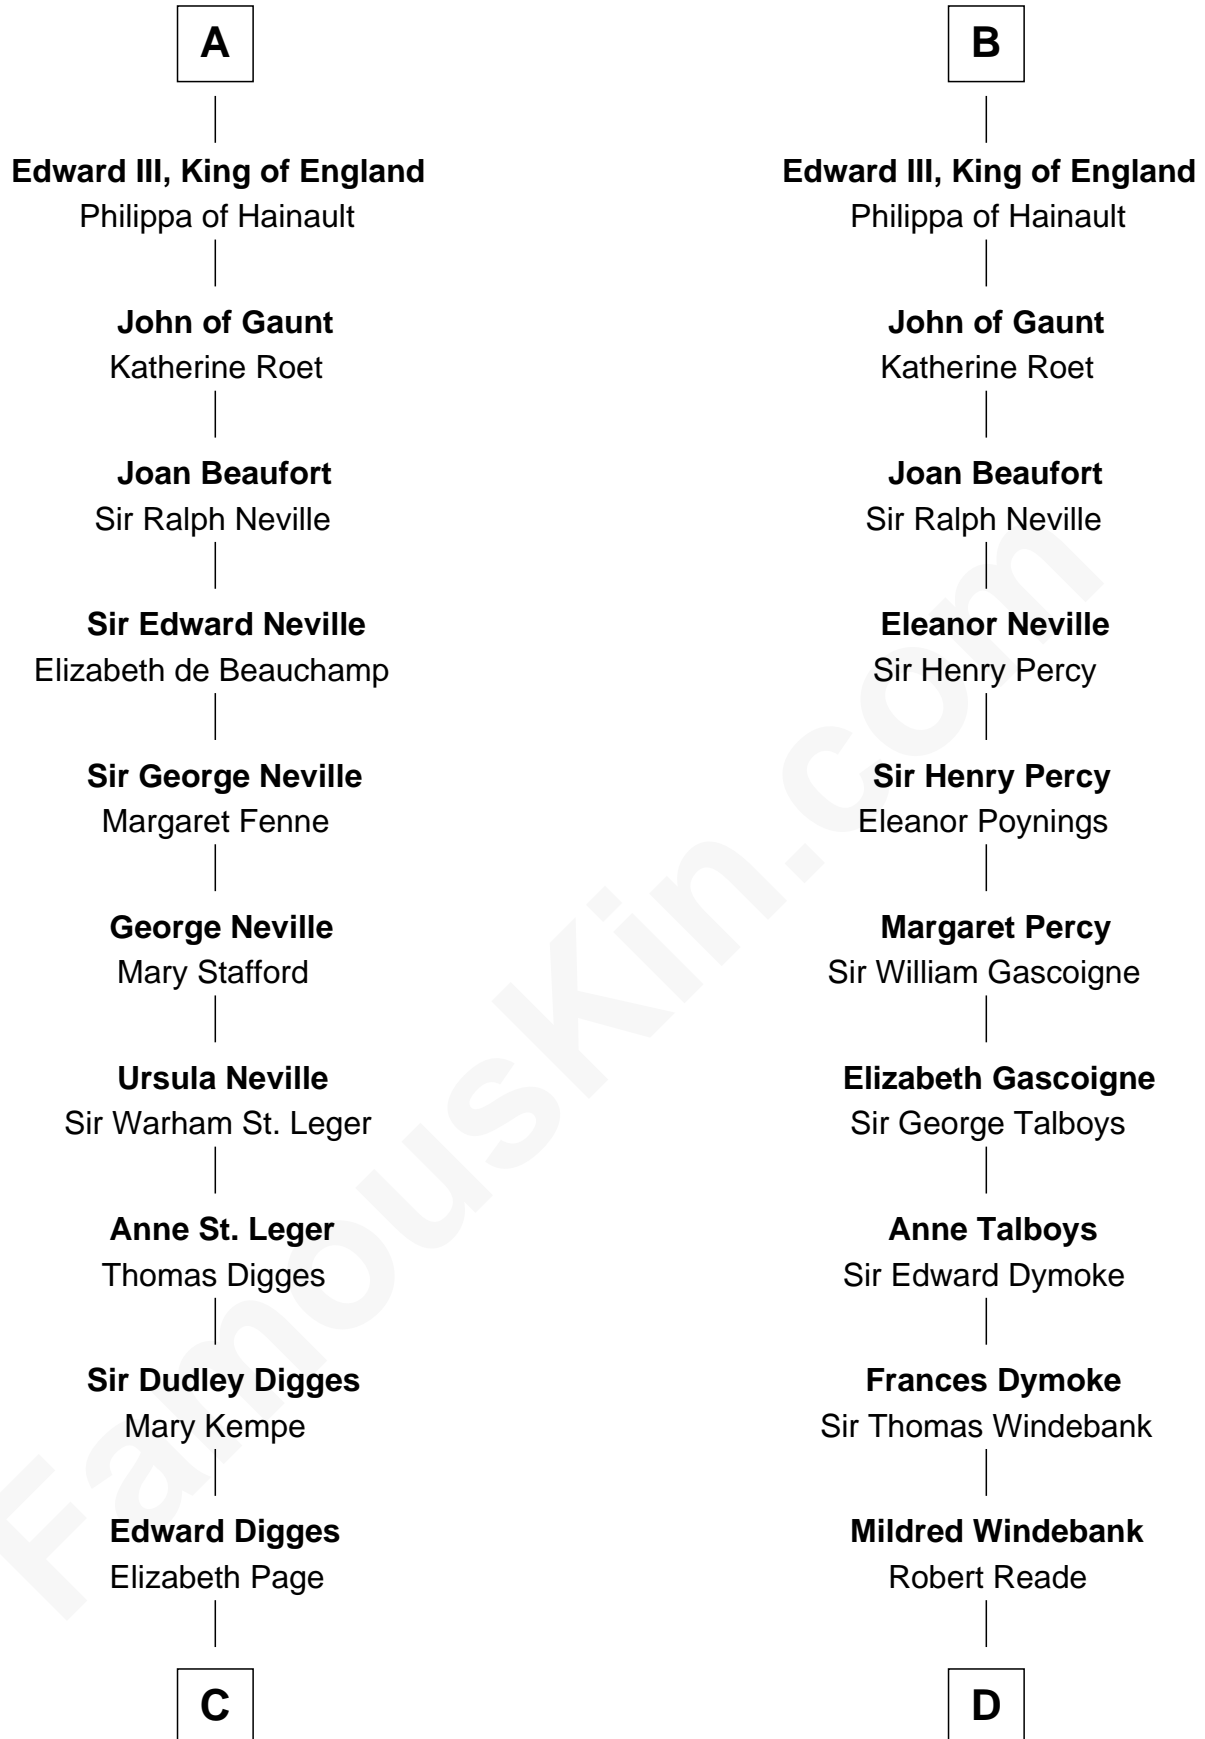

FamousKin.com

Relationship Chart of

Daniel Carroll

Signer of the U.S. Constitution

20th cousin 1 time removed of

Thomas Nelson

Signer of the Declaration of Independence

C

William Digges
Elizabeth Sewall

Anne Digges
Henry Darnall

Eleanor Darnall
Daniel Carroll

Daniel Carroll
Signer of the U.S. Constitution

D

Col. George Reade
Elizabeth Martiau

Robert Reade
Mary Lilly

Margaret Reade
Thomas Nelson