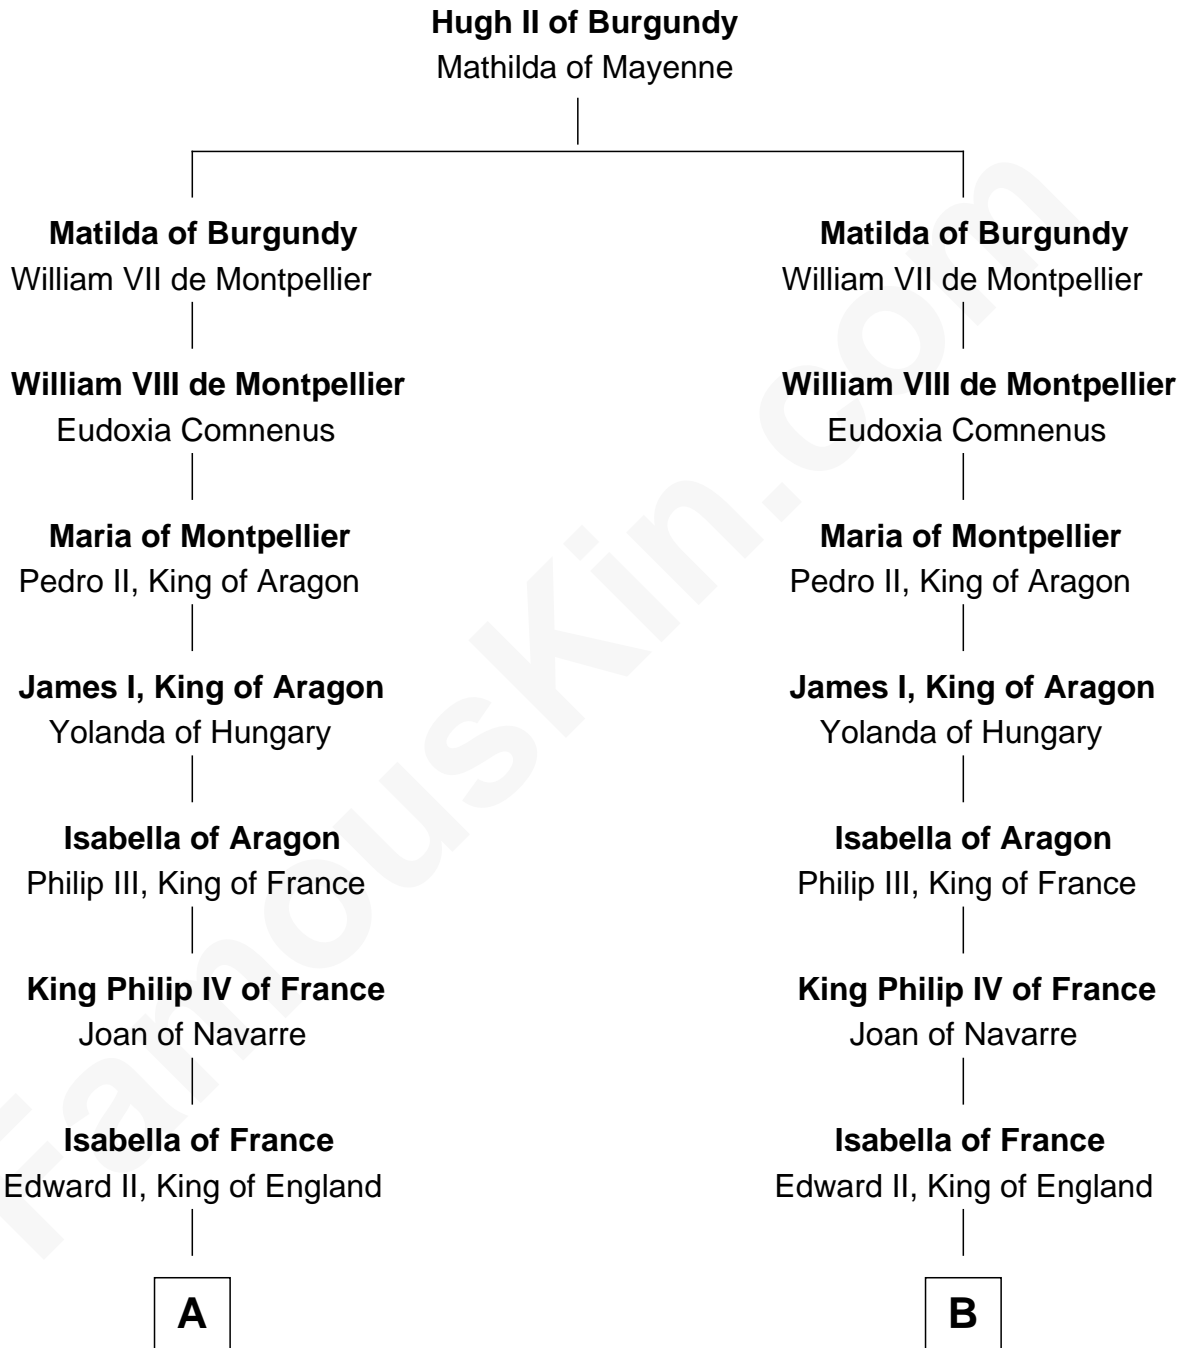

FamousKin.com

Relationship Chart of

Daniel Carroll

Signer of the U.S. Constitution

20th cousin 1 time removed of

Thomas Nelson

Signer of the Declaration of Independence

C

William Digges
Elizabeth Sewall

Anne Digges
Henry Darnall

Eleanor Darnall
Daniel Carroll

Daniel Carroll
Signer of the U.S. Constitution

D

Col. George Reade
Elizabeth Martiau

Robert Reade
Mary Lilly

Margaret Reade
Thomas Nelson