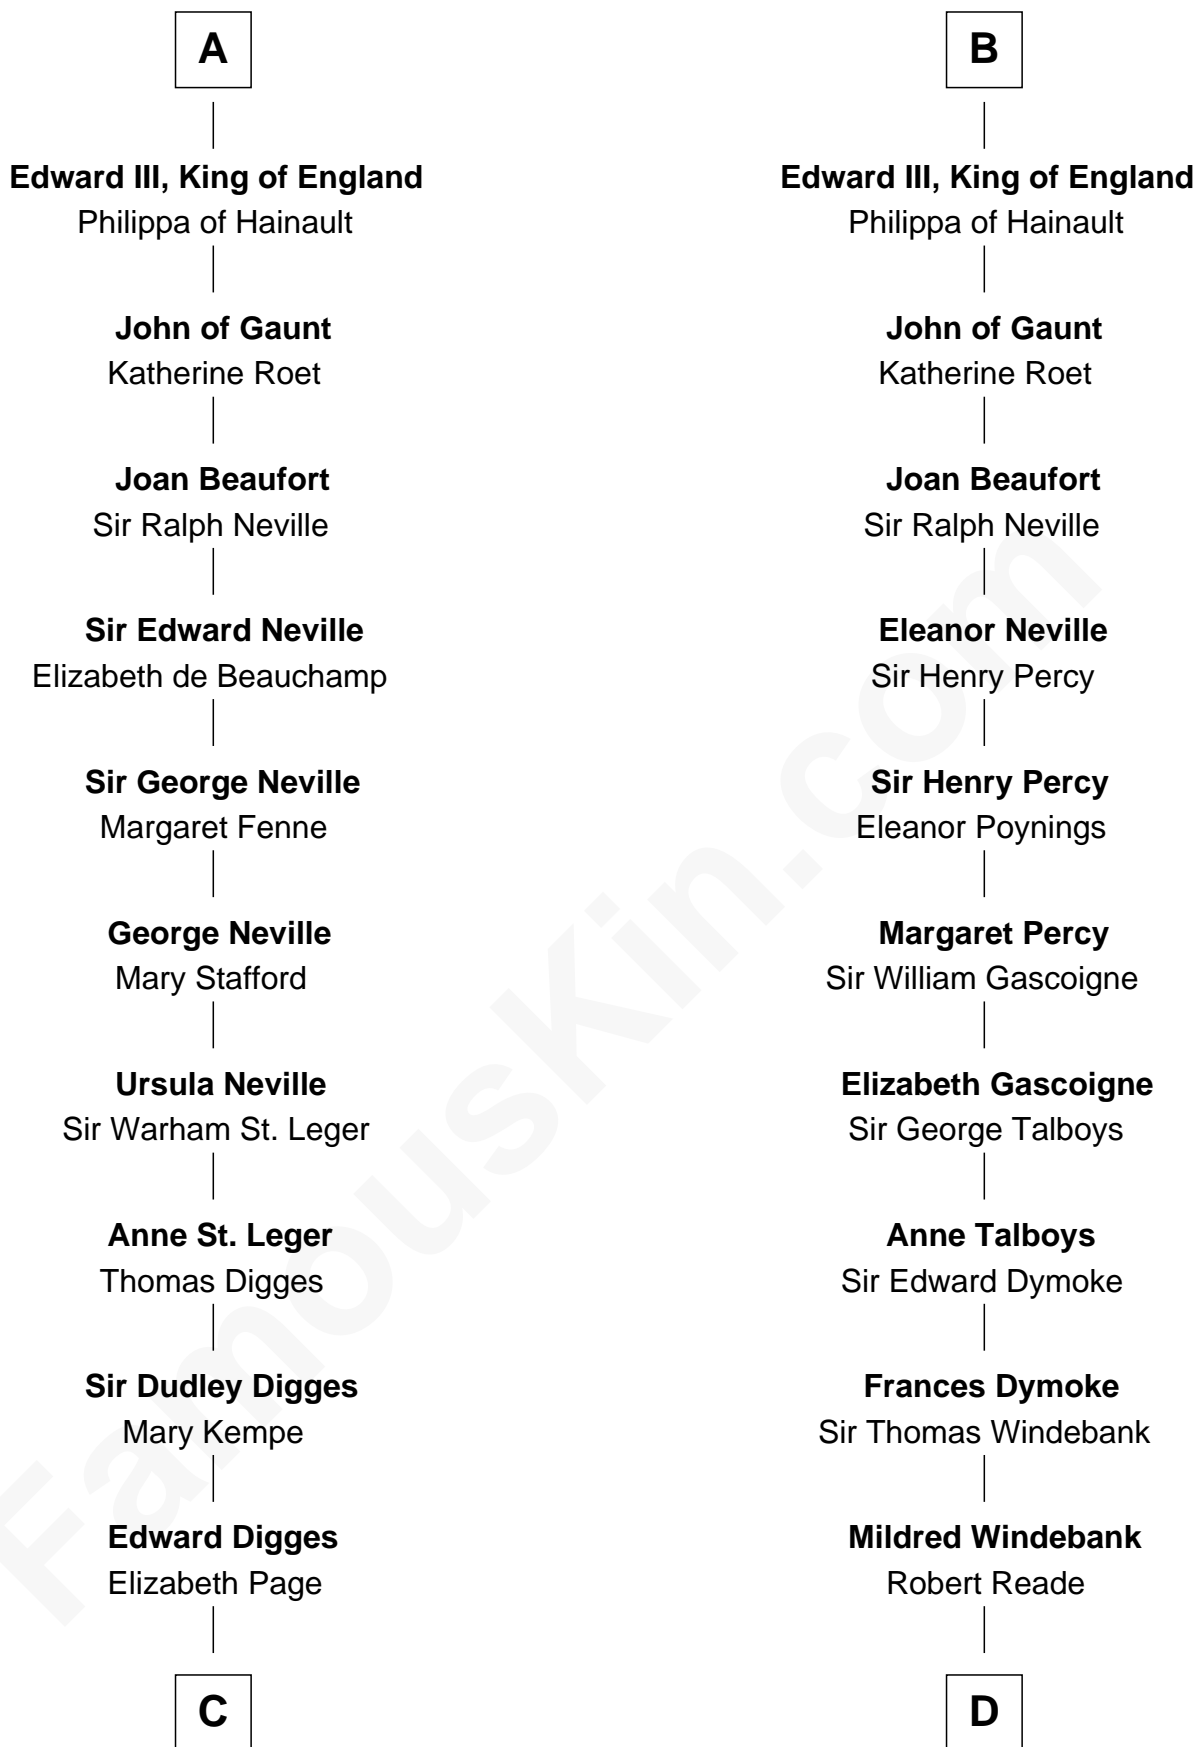

## Relationship Chart of

### Daniel Carroll

*Signer of the U.S. Constitution*

20th cousin 1 time removed of

### Thomas Nelson

*Signer of the Declaration of Independence*

**C**

**William Digges**  
Elizabeth Sewall

**Anne Digges**  
Henry Darnall

**Eleanor Darnall**  
Daniel Carroll

**Daniel Carroll**  
*Signer of the U.S. Constitution*