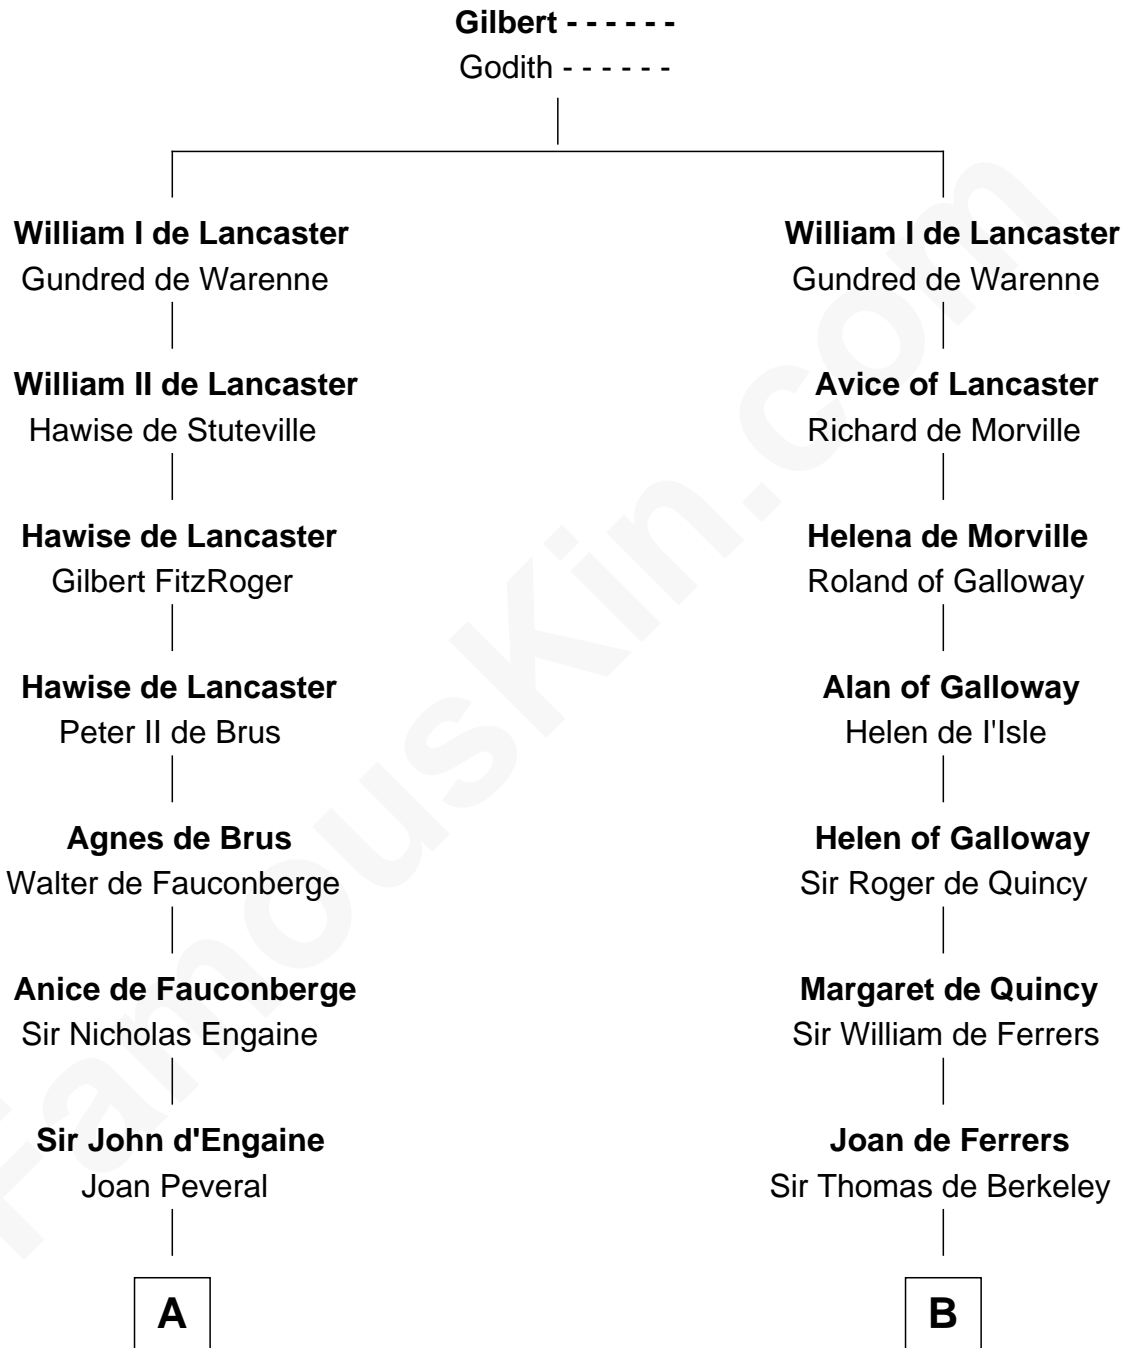

Thomas Nelson

Signer of the Declaration of Independence