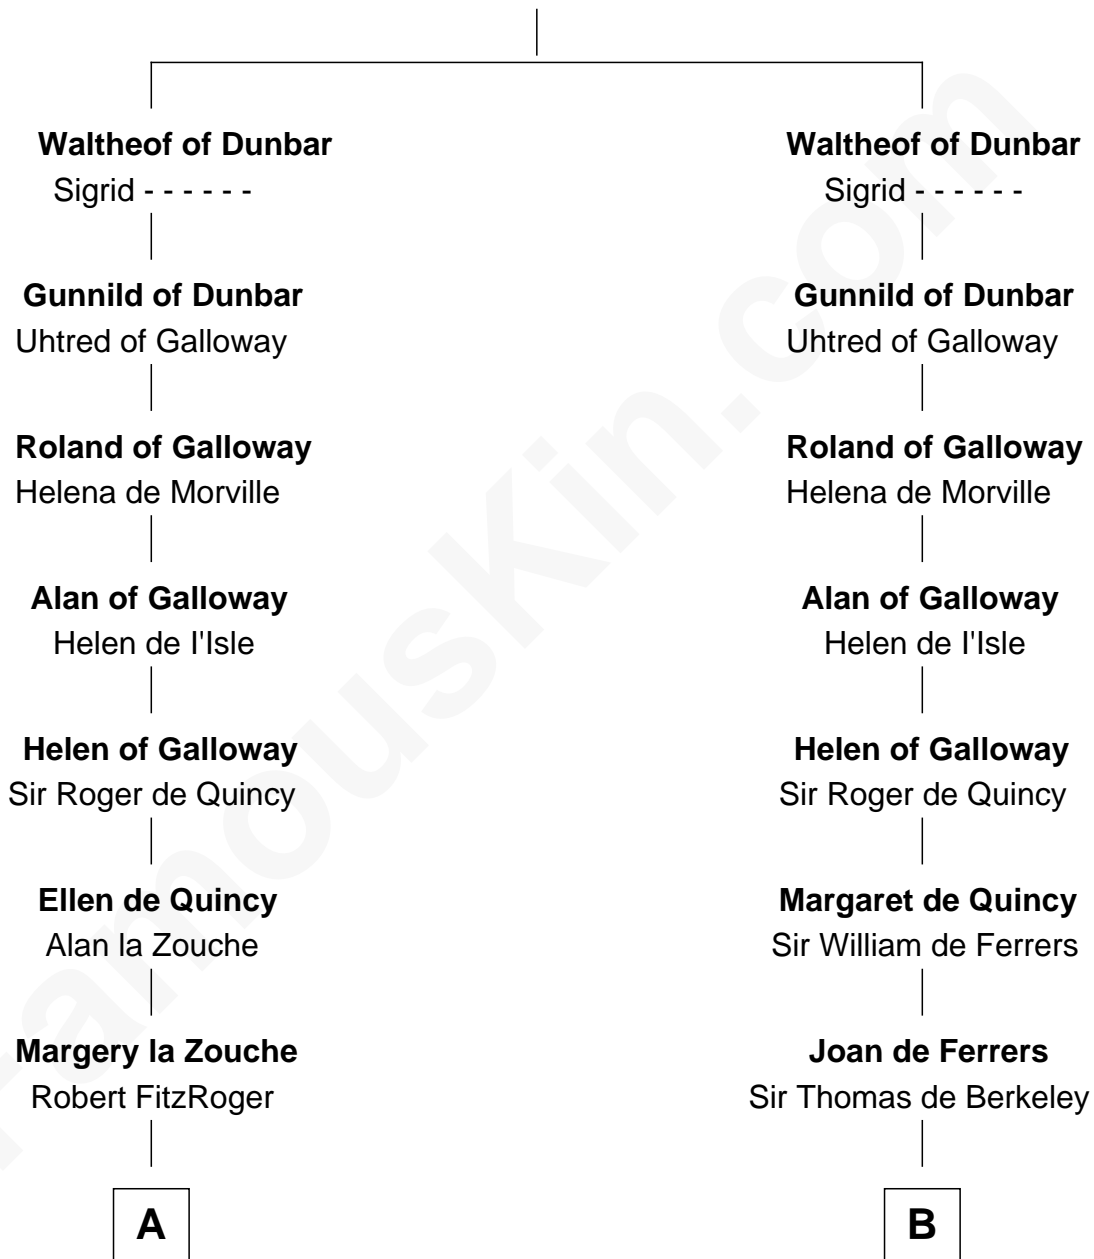

FamousKin.com Relationship Chart of

Daniel Carroll

Signer of the U.S. Constitution

21st cousin of

Thomas Nelson

Signer of the Declaration of Independence

Gospatric I of Northumbria

C

Edward Digges
Elizabeth Page

William Digges
Elizabeth Sewall

Anne Digges
Henry Darnall

Eleanor Darnall
Daniel Carroll

Daniel Carroll

Signer of the U.S. Constitution

D

Col. George Reade
Elizabeth Martiau