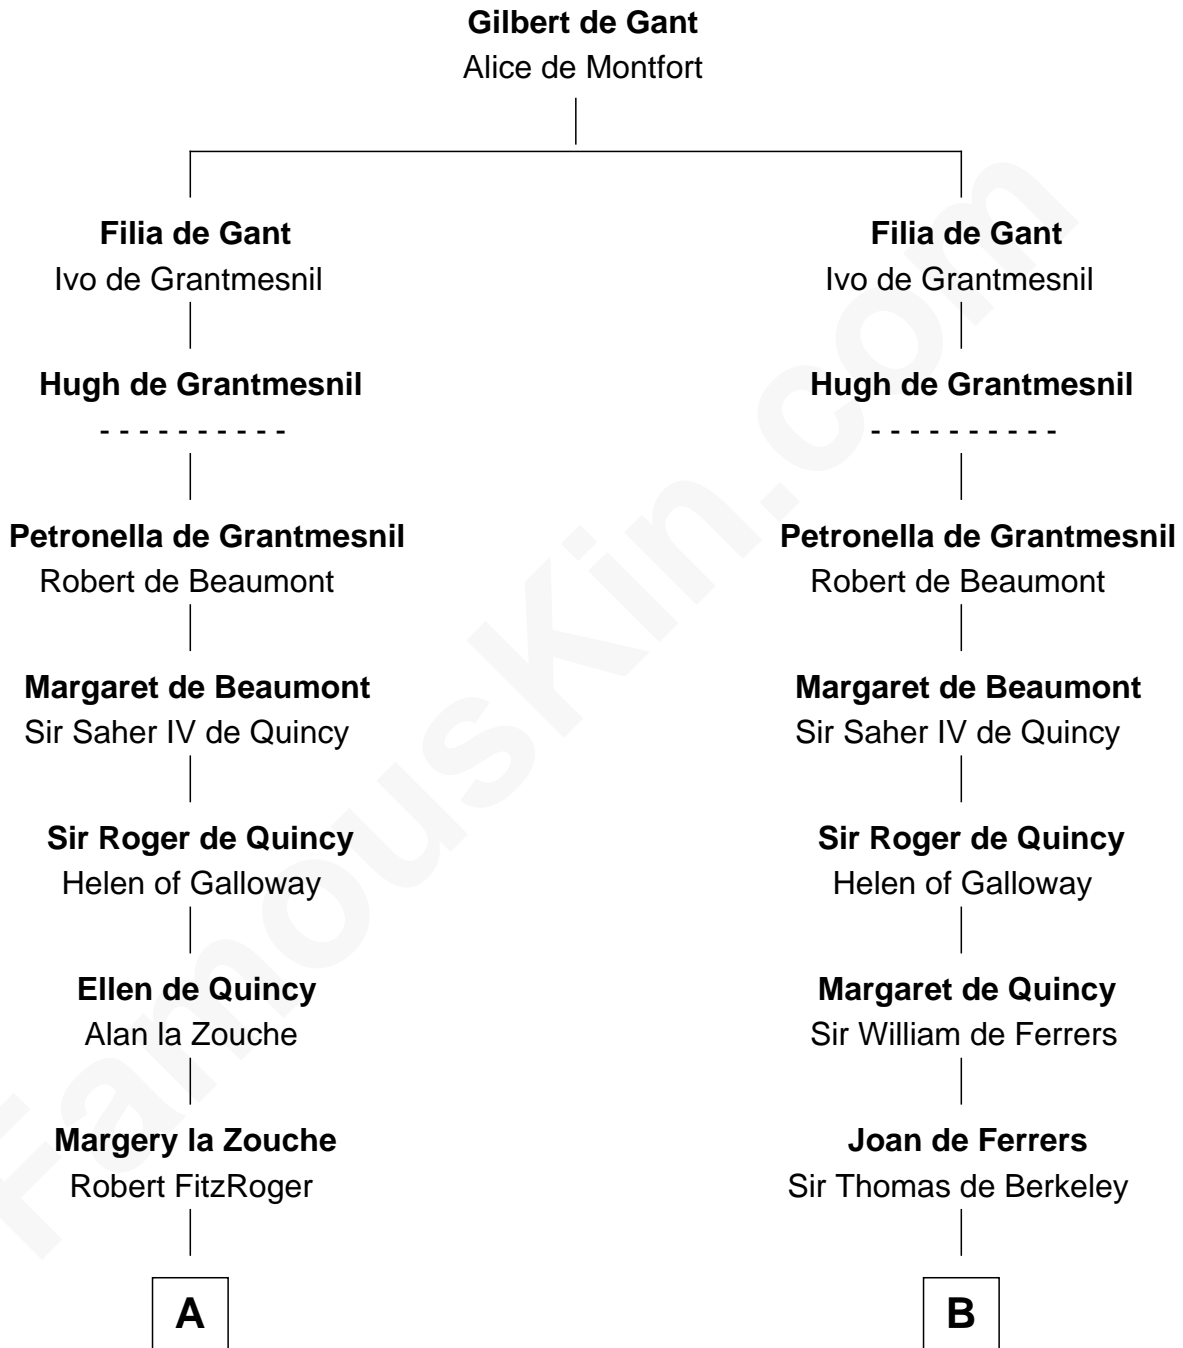

FamousKin.com Relationship Chart of

Daniel Carroll

Signer of the U.S. Constitution

21st cousin of

Thomas Nelson

Signer of the Declaration of Independence

C

Edward Digges

Elizabeth Page

William Digges

Elizabeth Sewall

Anne Digges

Henry Darnall

Eleanor Darnall

Daniel Carroll

Daniel Carroll