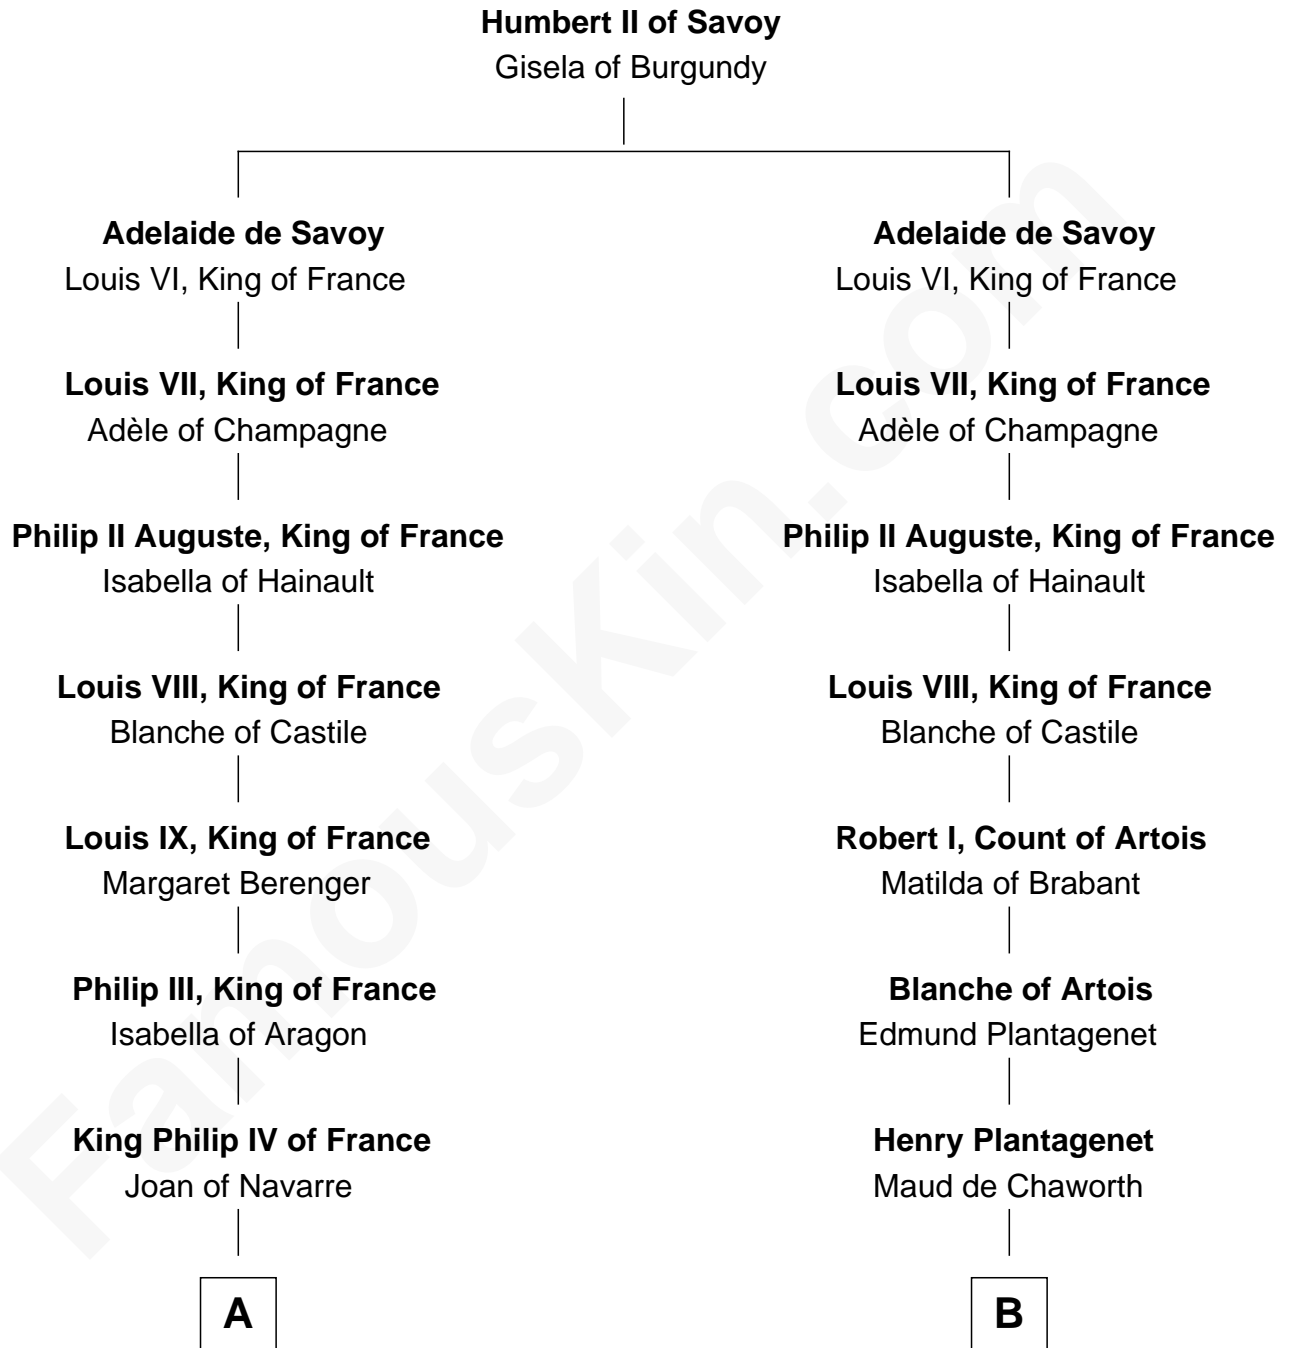

FamousKin.com Relationship Chart of

Daniel Carroll

Signer of the U.S. Constitution

21st cousin of

Thomas Nelson

Signer of the Declaration of Independence

C

Edward Digges
Elizabeth Page

William Digges
Elizabeth Sewall

Anne Digges
Henry Darnall

Eleanor Darnall
Daniel Carroll

Daniel Carroll

Signer of the U.S. Constitution

D

Col. George Reade
Elizabeth Martiau

Robert Reade
Mary Lilly