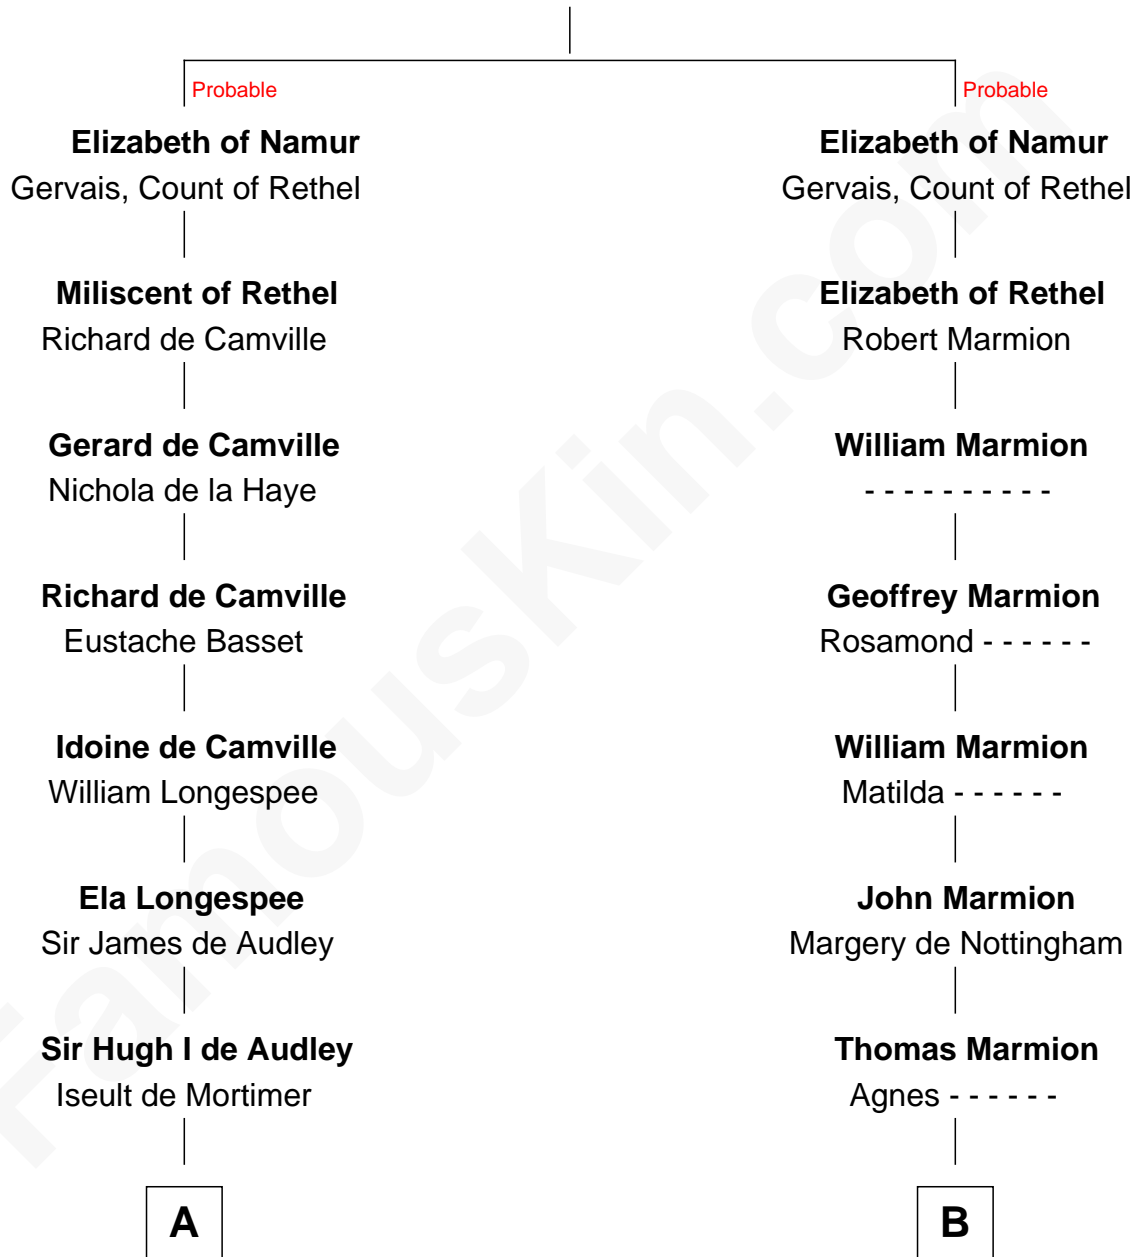

FamousKin.com Relationship Chart of

Daniel Carroll

Signer of the U.S. Constitution

20th cousin of

Thomas Nelson

Signer of the Declaration of Independence

Godfrey, Count of Namur

Sybil of Chateau-Porcien

C

William Digges
Elizabeth Sewall

Anne Digges
Henry Darnall

Eleanor Darnall
Daniel Carroll

Daniel Carroll

Signer of the U.S. Constitution

D

Abigail Smith
Lewis Burwell