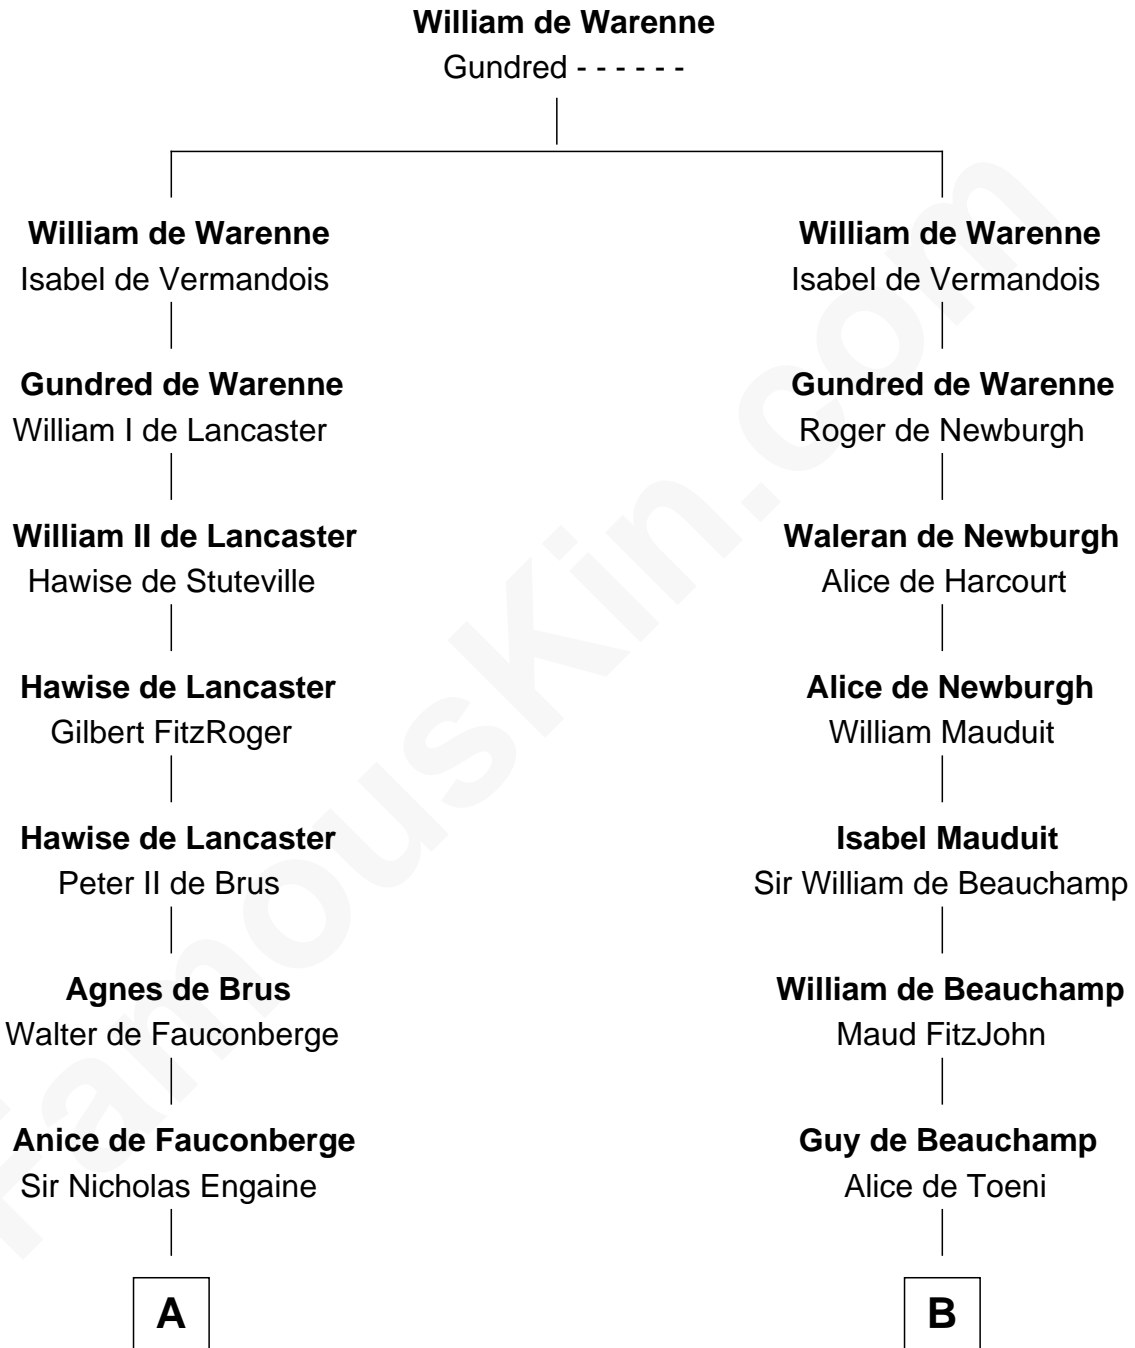

# FamousKin.com Relationship Chart of

**Daniel Carroll**

*Signer of the U.S. Constitution*

21st cousin of

**William Floyd**

*Signer of the Declaration of Independence*

**C**

**Jane Lowe**  
Col. Henry Sewall

**Elizabeth Sewall**  
William Digges

**Anne Digges**  
Henry Darnall

**Eleanor Darnall**  
Daniel Carroll

**Daniel Carroll**  
*Signer of the U.S. Constitution*

**D**

**Abigail Reymes**  
Rev. Nathaniel Brewster

*Probable*

**Sarah Brewster**  
Jonathan Smith

**Jonathan Smith**  
Elizabeth Platt

**Tabitha Smith**  
Nicholl Floyd

**William Floyd**  
*Signer of Declaration of Independence*