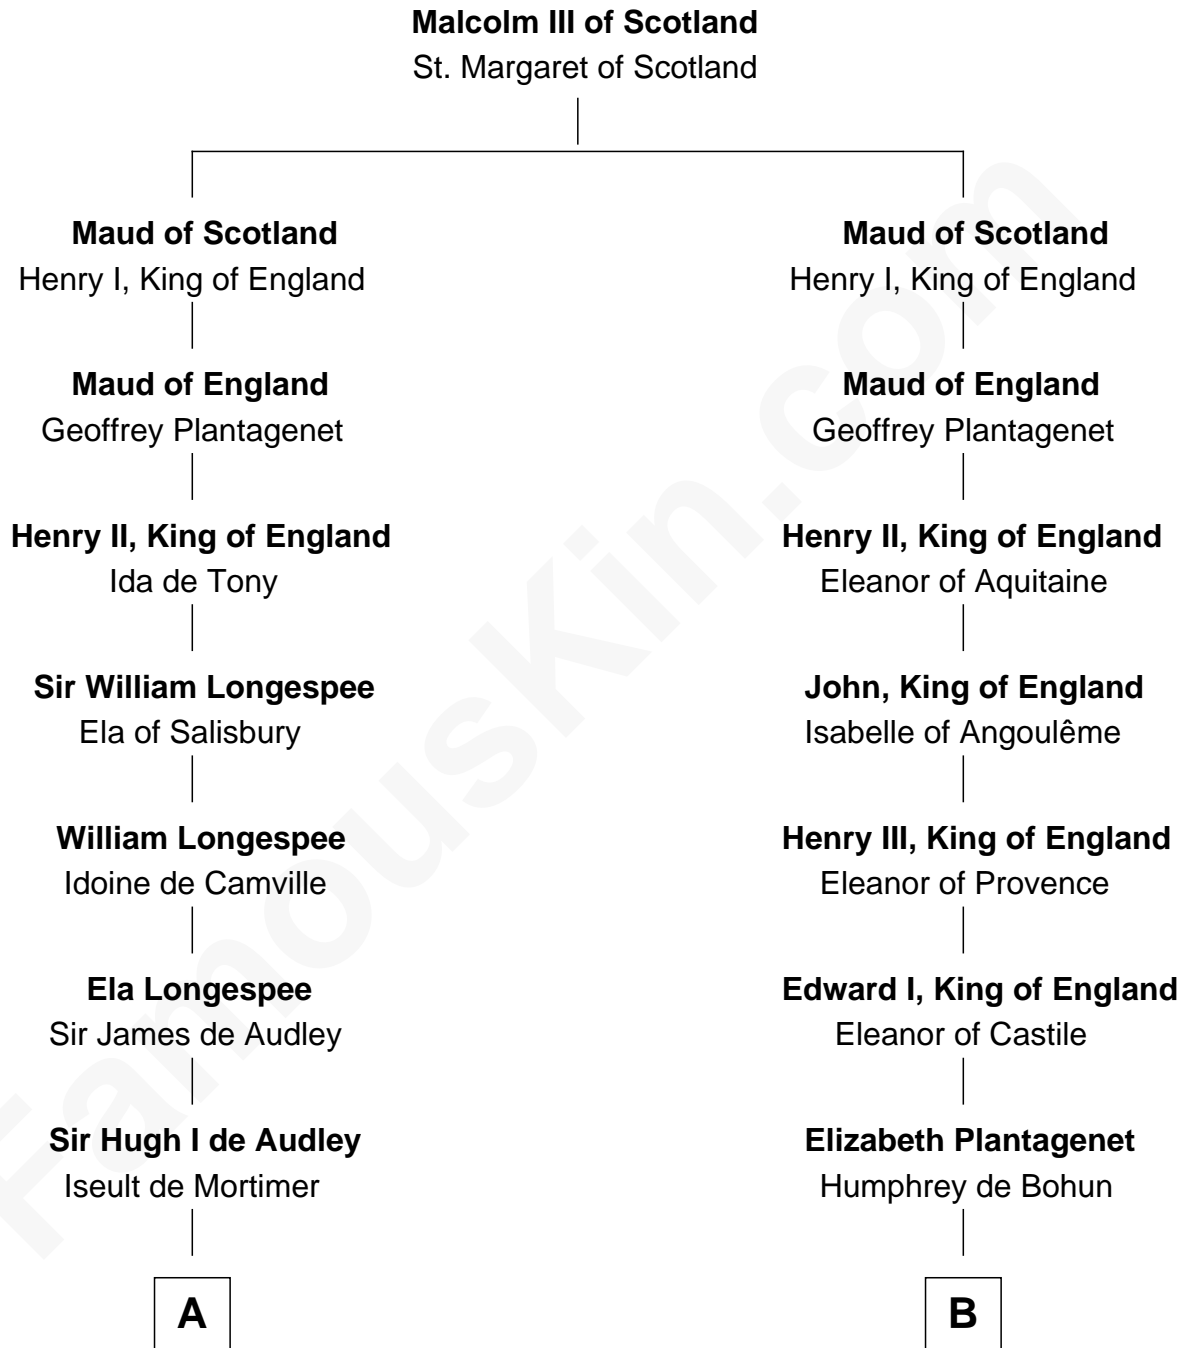

FamousKin.com

Relationship Chart of

Daniel Carroll

Signer of the U.S. Constitution

20th cousin 1 time removed of

General William Whipple

Signer of the Declaration of Independence

C

William Digges
Elizabeth Sewall

Anne Digges
Henry Darnall

Eleanor Darnall
Daniel Carroll

Daniel Carroll
Signer of the U.S. Constitution

D

Joanna Lowell
John Oliver

Mary Oliver
Col. Samuel Appleton

Joanna Appleton
Matthew Whipple

William Whipple
Mary Cutts

General William Whipple
Signer of Declaration of Independence