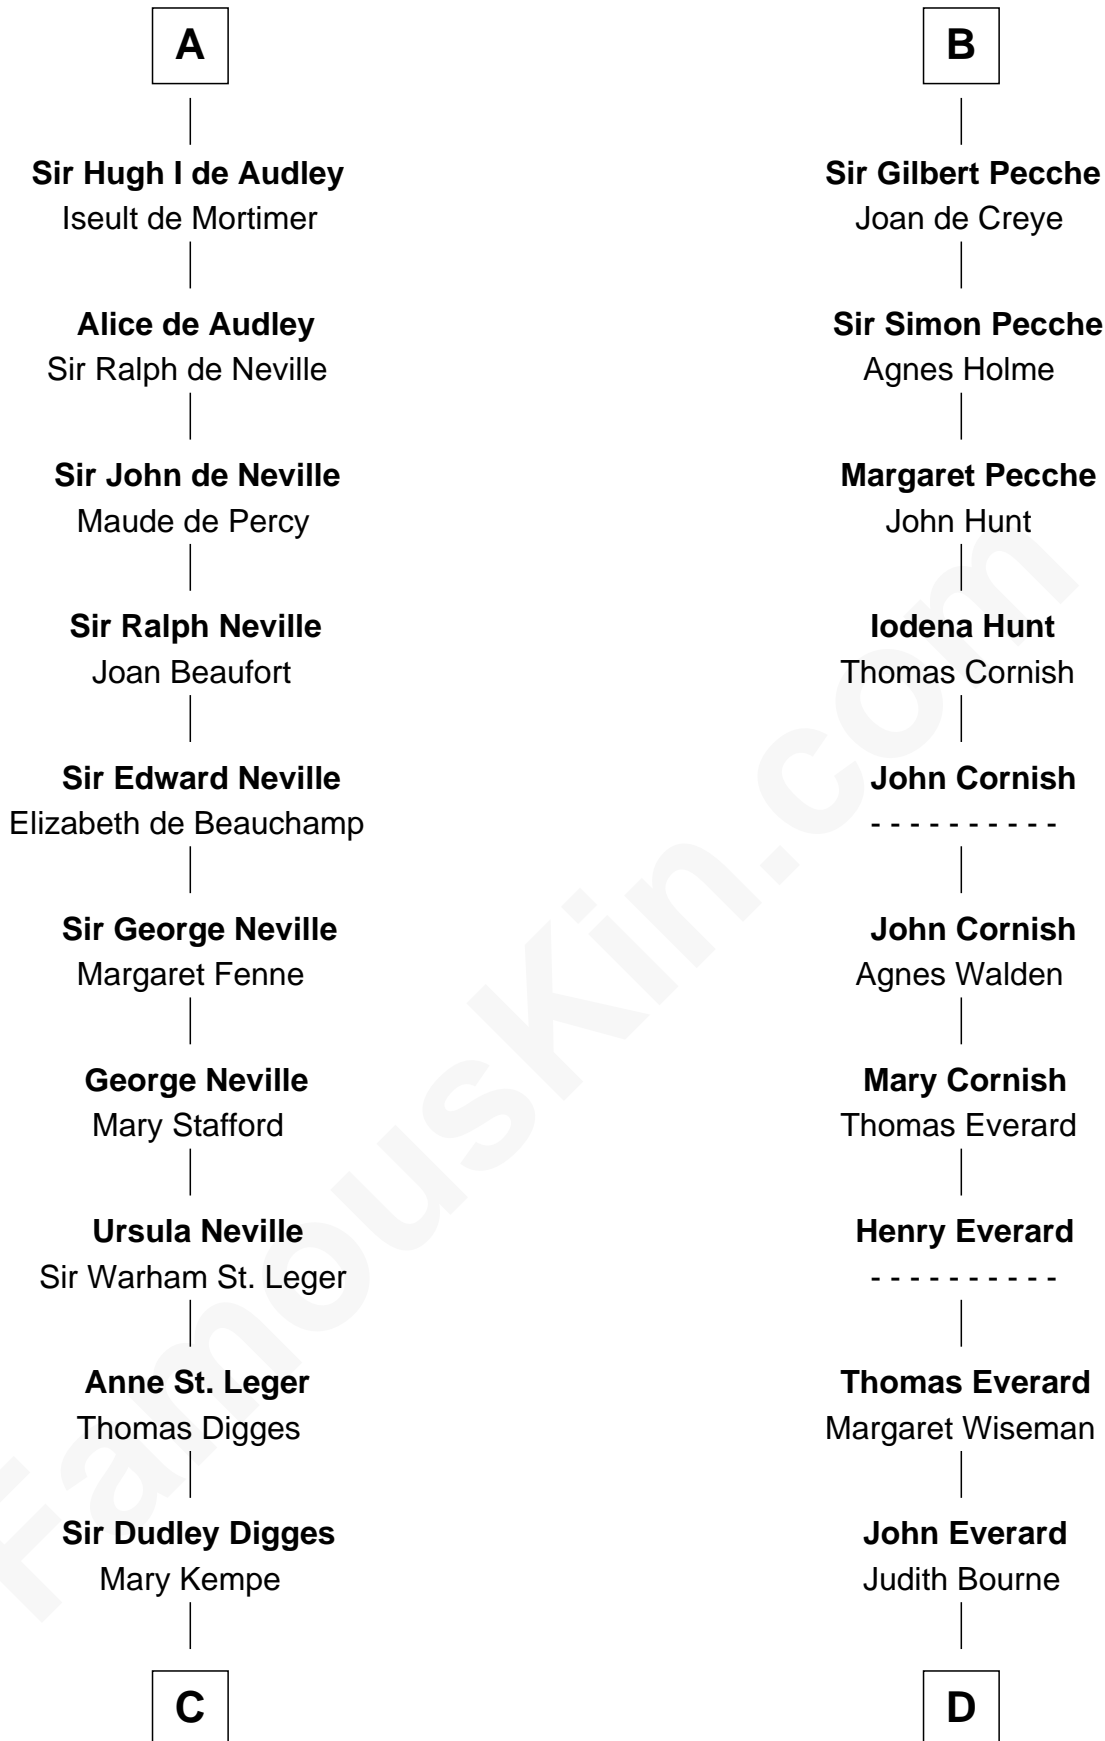

# FamousKin.com Relationship Chart of

**Daniel Carroll**

*Signer of the U.S. Constitution*

21st cousin of

**General William Whipple**

*Signer of the Declaration of Independence*

**C**

**Edward Digges**  
Elizabeth Page

**William Digges**  
Elizabeth Sewall

**Anne Digges**  
Henry Darnall

**Eleanor Darnall**  
Daniel Carroll

**Daniel Carroll**  
*Signer of the U.S. Constitution*

**D**

**Judith Everard**  
Samuel Appleton

**Col. Samuel Appleton**  
Mary Oliver

**Joanna Appleton**  
Matthew Whipple

**William Whipple**  
Mary Cutts

**General William Whipple**  
*Signer of Declaration of Independence*