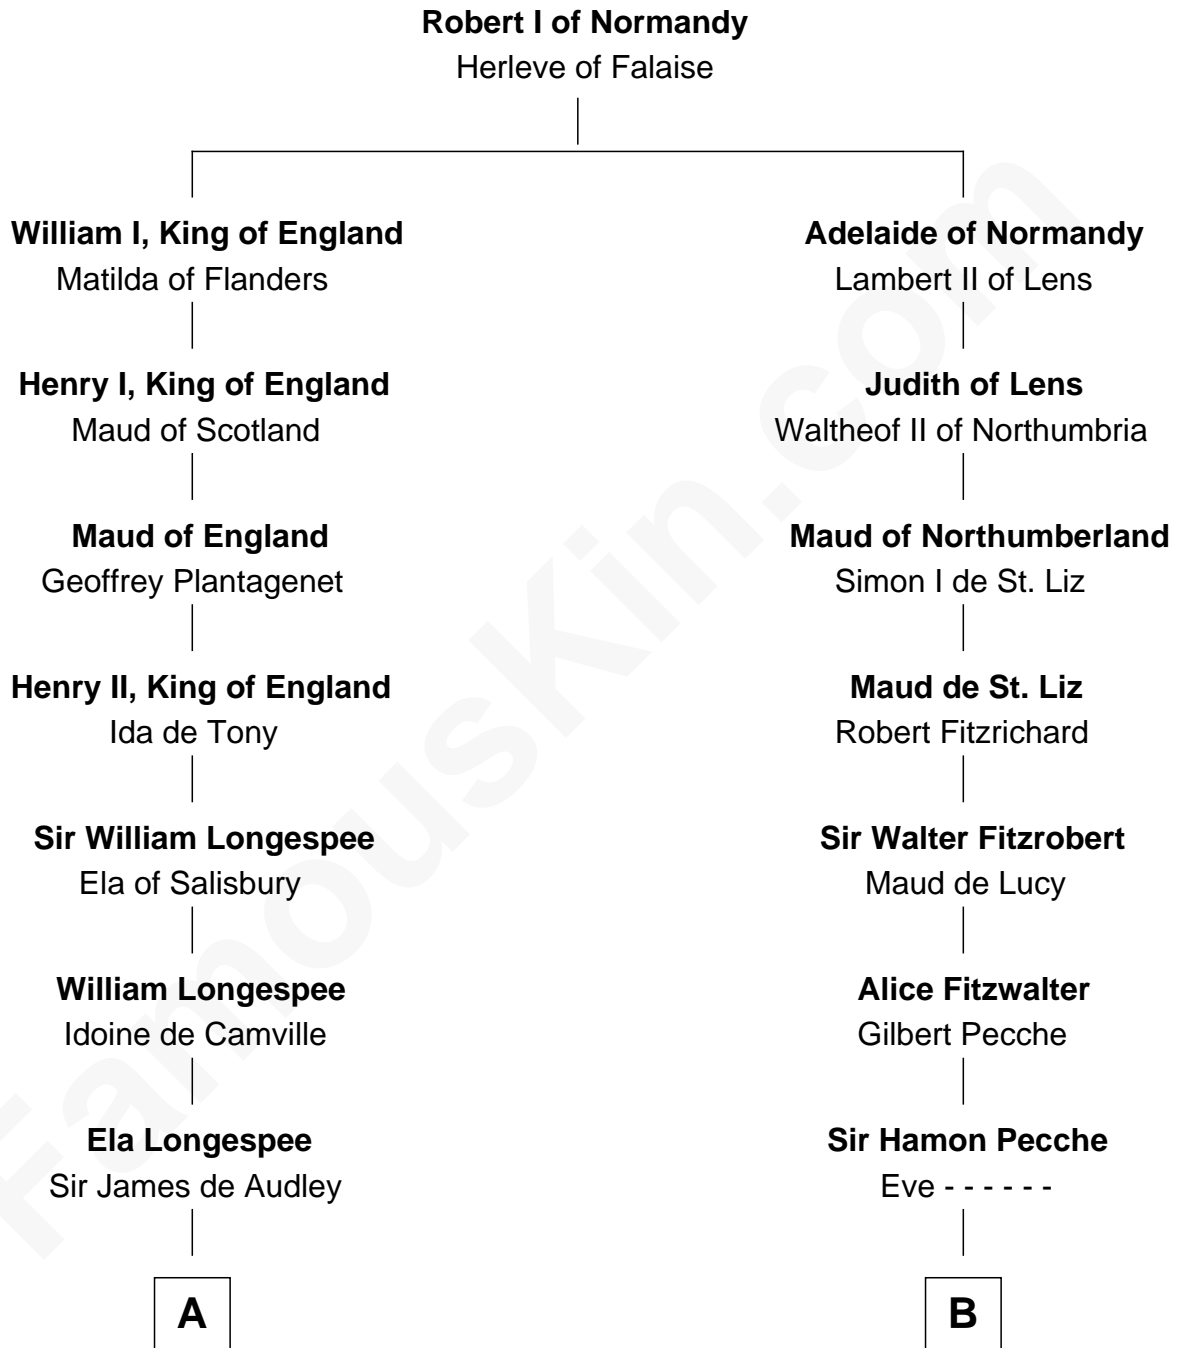

# FamousKin.com Relationship Chart of

**Daniel Carroll**

*Signer of the U.S. Constitution*

21st cousin of

**General William Whipple**

*Signer of the Declaration of Independence*

**C**

**Edward Digges**  
Elizabeth Page

**William Digges**  
Elizabeth Sewall

**Anne Digges**  
Henry Darnall

**Eleanor Darnall**  
Daniel Carroll

**Daniel Carroll**  
*Signer of the U.S. Constitution*

**D**

**Judith Everard**  
Samuel Appleton

**Col. Samuel Appleton**  
Mary Oliver

**Joanna Appleton**  
Matthew Whipple

**William Whipple**  
Mary Cutts

**General William Whipple**  
*Signer of Declaration of Independence*