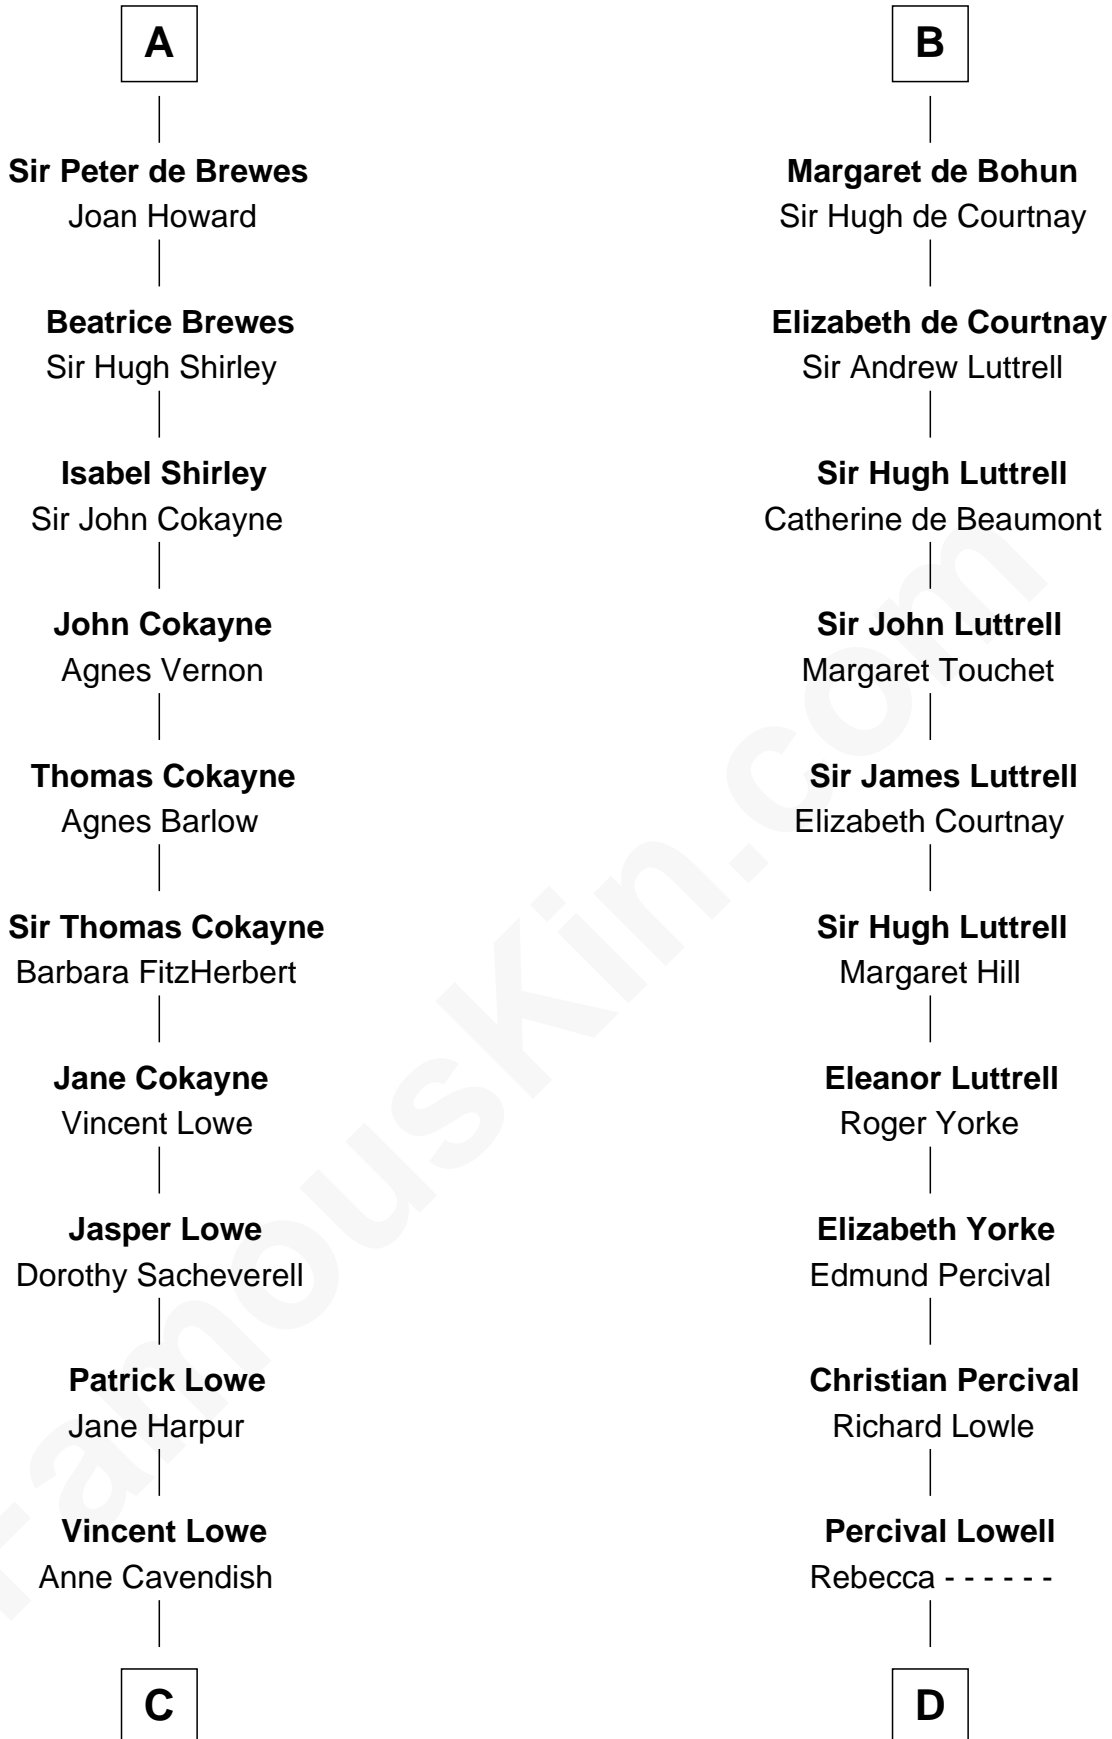

FamousKin.com

Relationship Chart of

Daniel Carroll

Signer of the U.S. Constitution

21st cousin of

General William Whipple

Signer of the Declaration of Independence

C

Jane Lowe
Col. Henry Sewall

Elizabeth Sewall
William Digges

Anne Digges
Henry Darnall

Eleanor Darnall
Daniel Carroll

Daniel Carroll
Signer of the U.S. Constitution

D

Joanna Lowell
John Oliver

Mary Oliver
Col. Samuel Appleton