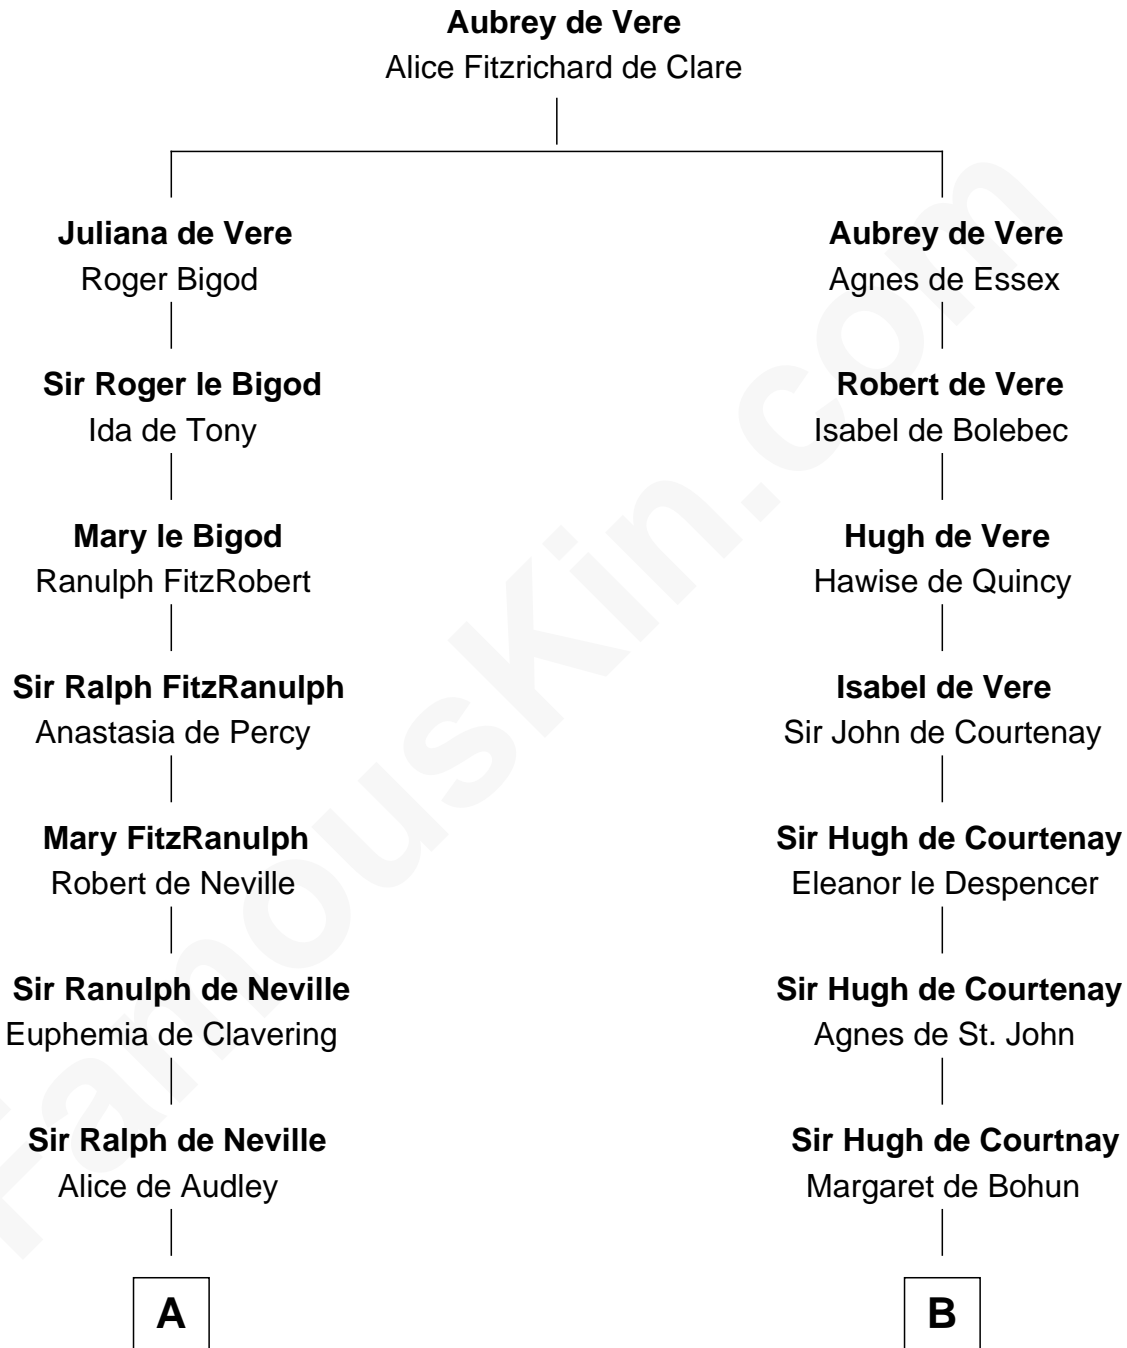

FamousKin.com

Relationship Chart of

Daniel Carroll

Signer of the U.S. Constitution

19th cousin 1 time removed of

General William Whipple

Signer of the Declaration of Independence

C

Anne Digges

Henry Darnall

Eleanor Darnall

Daniel Carroll

Daniel Carroll

Signer of the U.S. Constitution

D

Mary Oliver