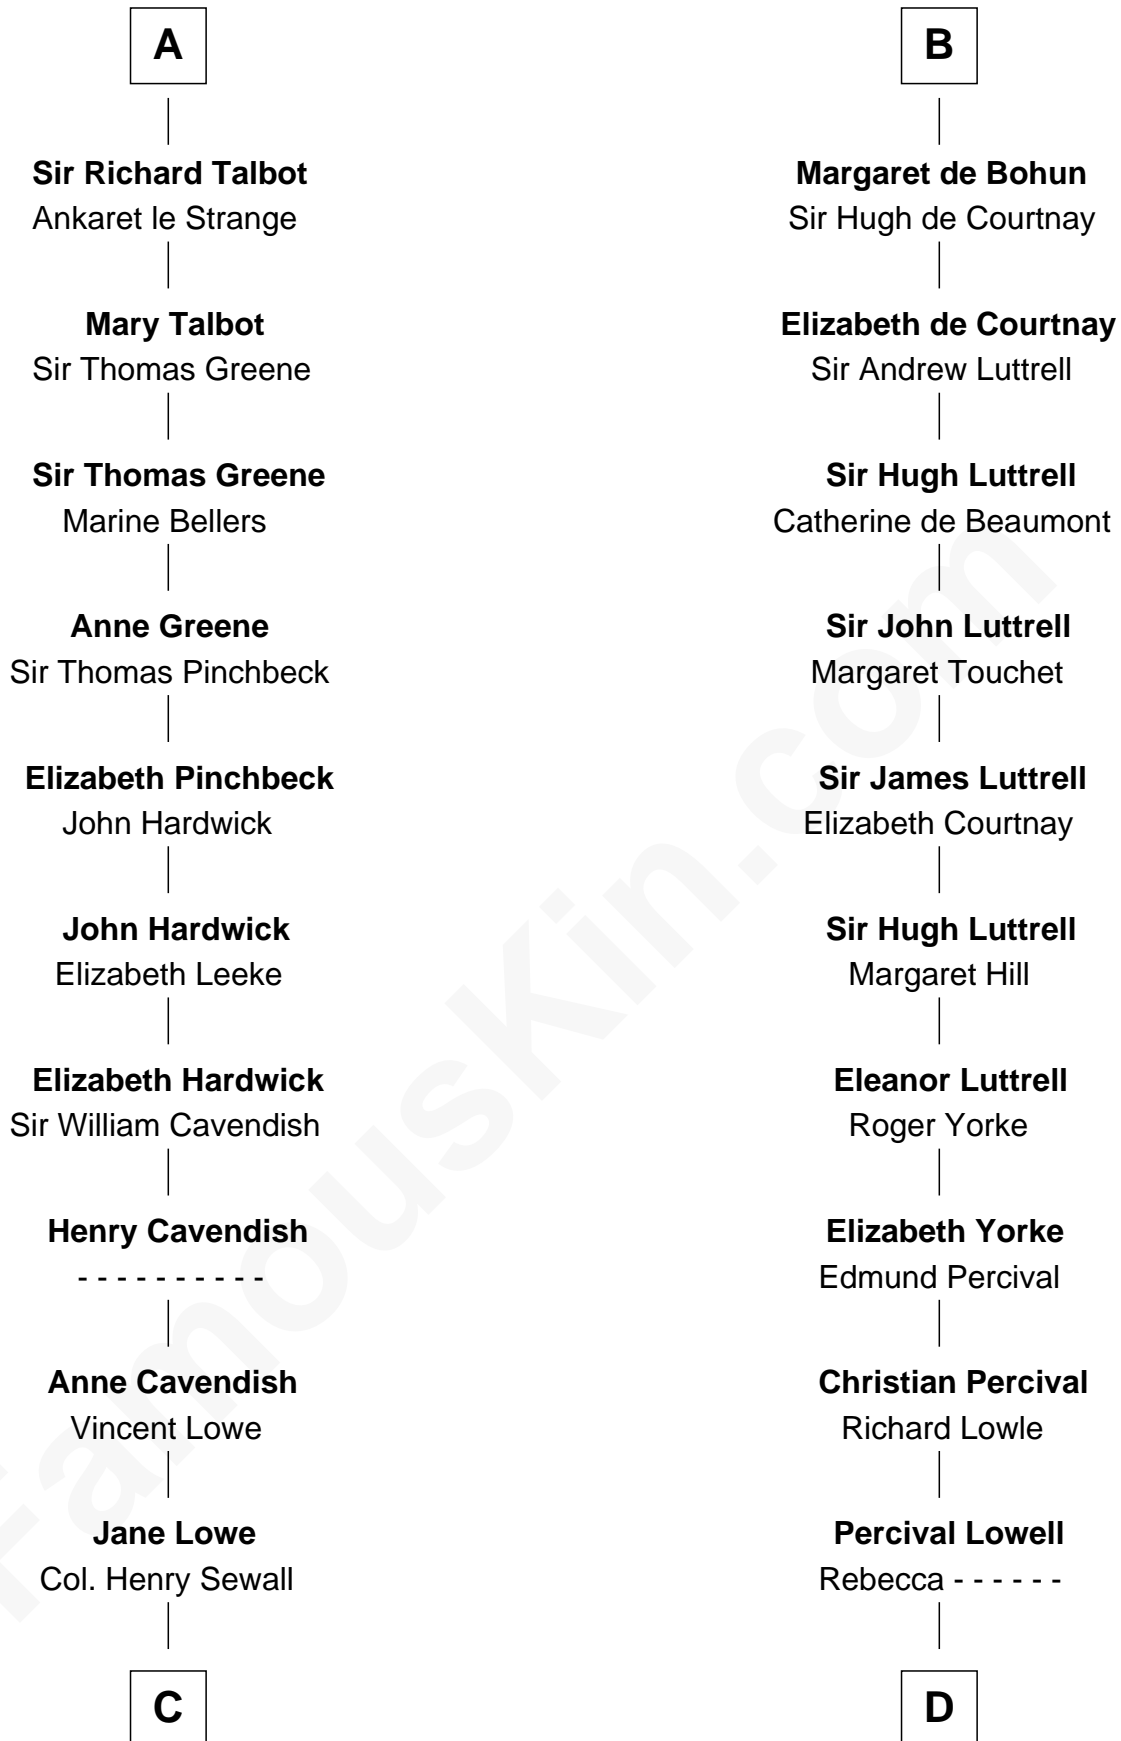

### Daniel Carroll

*Signer of the U.S. Constitution*

20th cousin 1 time removed of

### General William Whipple

*Signer of the Declaration of Independence*

**Geoffrey de Mandeville**

Rohese de Vere

**C**

**Elizabeth Sewall**

William Digges

**Anne Digges**

Henry Darnall

**Eleanor Darnall**

Daniel Carroll

**Daniel Carroll**

*Signer of the U.S. Constitution*

**D**

**Joanna Lowell**

John Oliver