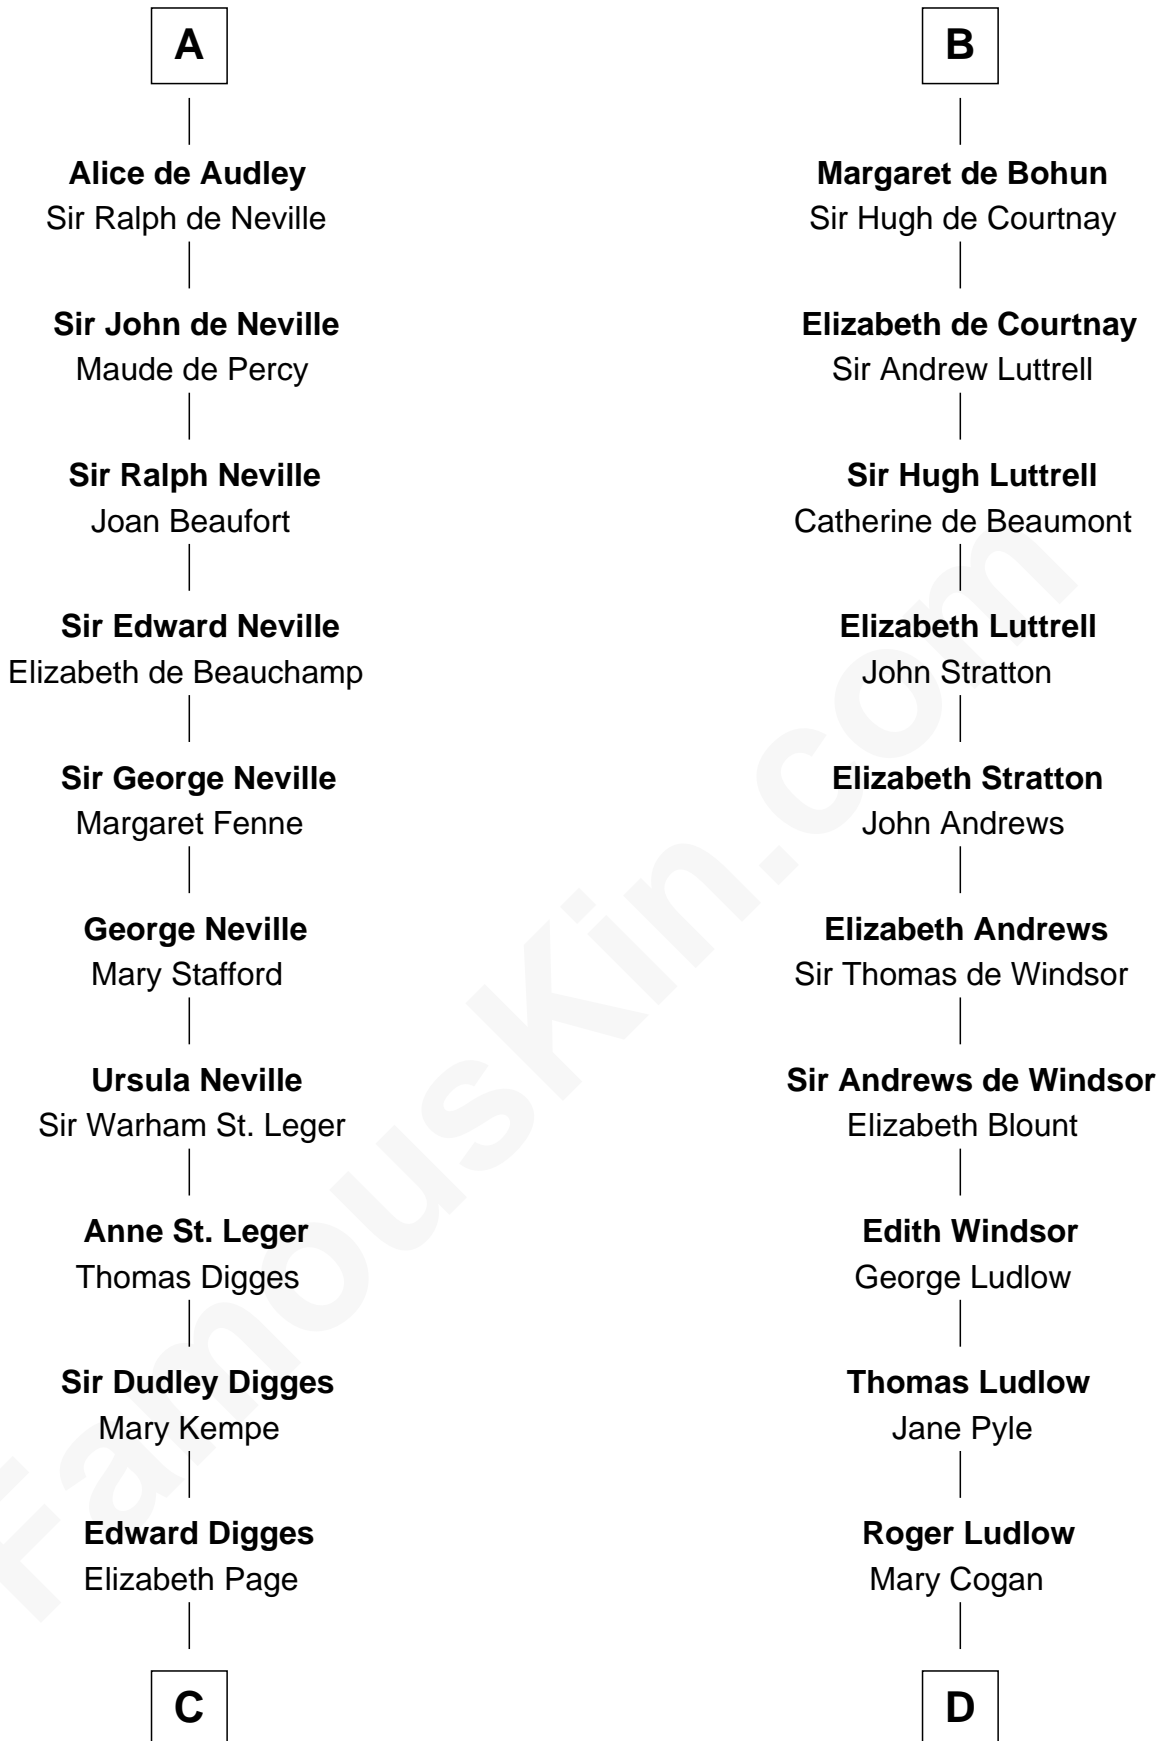

FamousKin.com Relationship Chart of

Daniel Carroll

Signer of the U.S. Constitution

20th cousin of

Caleb Brewster

Member of the Culper Spy Ring during the American Revolution

William the Conqueror

Matilda of Flanders

Maud of Scotland

Maud of England

Geoffrey Plantagenet

Henry II, King of England

Eleanor of Aquitaine

John, King of England

Isabelle of Angoulême

Henry III, King of England

Eleanor of Provence

Edward I, King of England

Eleanor of Castile

Elizabeth Plantagenet

Humphrey de Bohun

B

C

William Digges
Elizabeth Sewall

Anne Digges
Henry Darnall

Eleanor Darnall
Daniel Carroll

Daniel Carroll
Signer of the U.S. Constitution

D

Sarah Ludlow
Rev. Nathaniel Brewster

Daniel Brewster
Anna Jayne

Benjamin Brewster
Sarah Biggs

Caleb Brewster
Member of the Culper Spy Ring