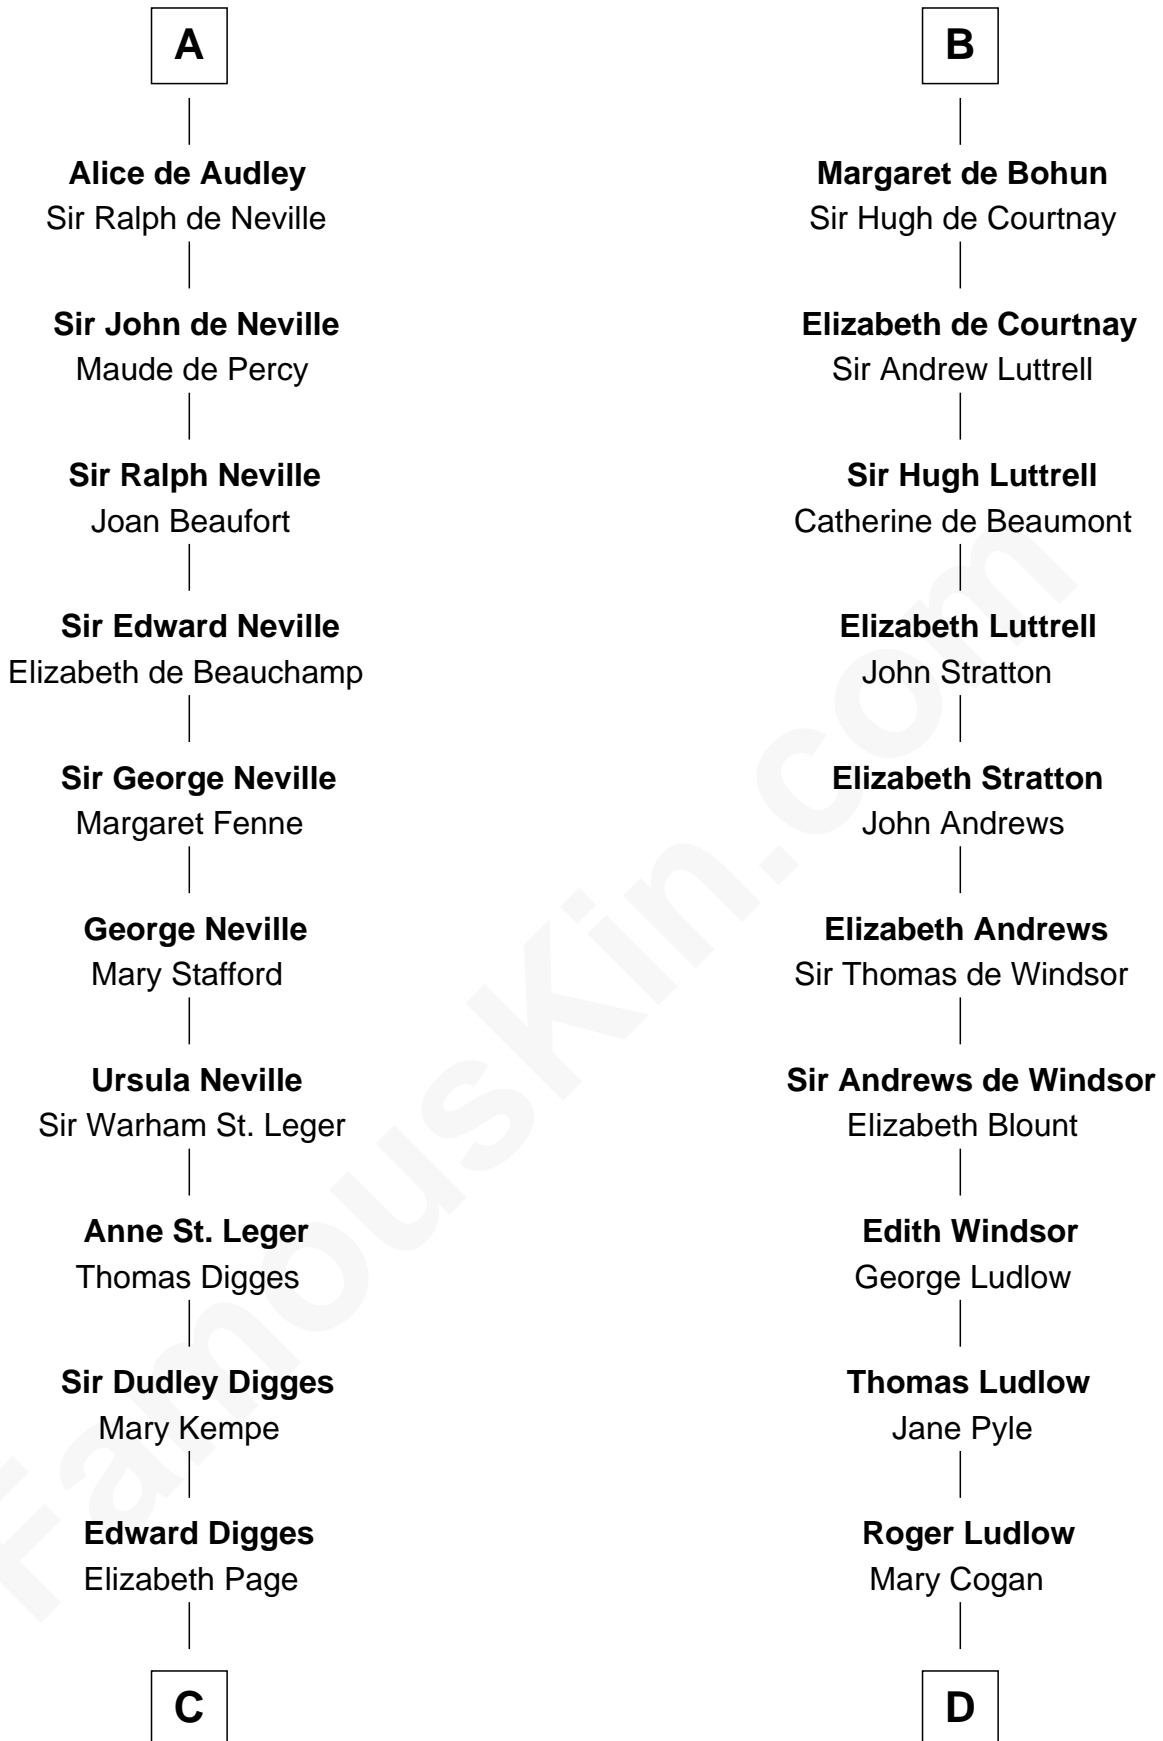

FamousKin.com Relationship Chart of

Daniel Carroll

Signer of the U.S. Constitution

20th cousin of

Caleb Brewster

Member of the Culper Spy Ring during the American Revolution

Malcolm III of Scotland

St. Margaret of Scotland

Maud of Scotland
Henry I, King of England

Maud of England
Geoffrey Plantagenet

Henry II, King of England
Ida de Tony

Sir William Longespee
Ela of Salisbury

William Longespee
Idoine de Camville

Ela Longespee
Sir James de Audley

Sir Hugh I de Audley
Iseult de Mortimer

A

Maud of Scotland
Henry I, King of England

Maud of England
Geoffrey Plantagenet

Henry II, King of England
Eleanor of Aquitaine

John, King of England
Isabelle of Angoulême

Henry III, King of England
Eleanor of Provence

Edward I, King of England
Eleanor of Castile

Elizabeth Plantagenet
Humphrey de Bohun

B

C

William Digges
Elizabeth Sewall

Anne Digges
Henry Darnall

Eleanor Darnall
Daniel Carroll