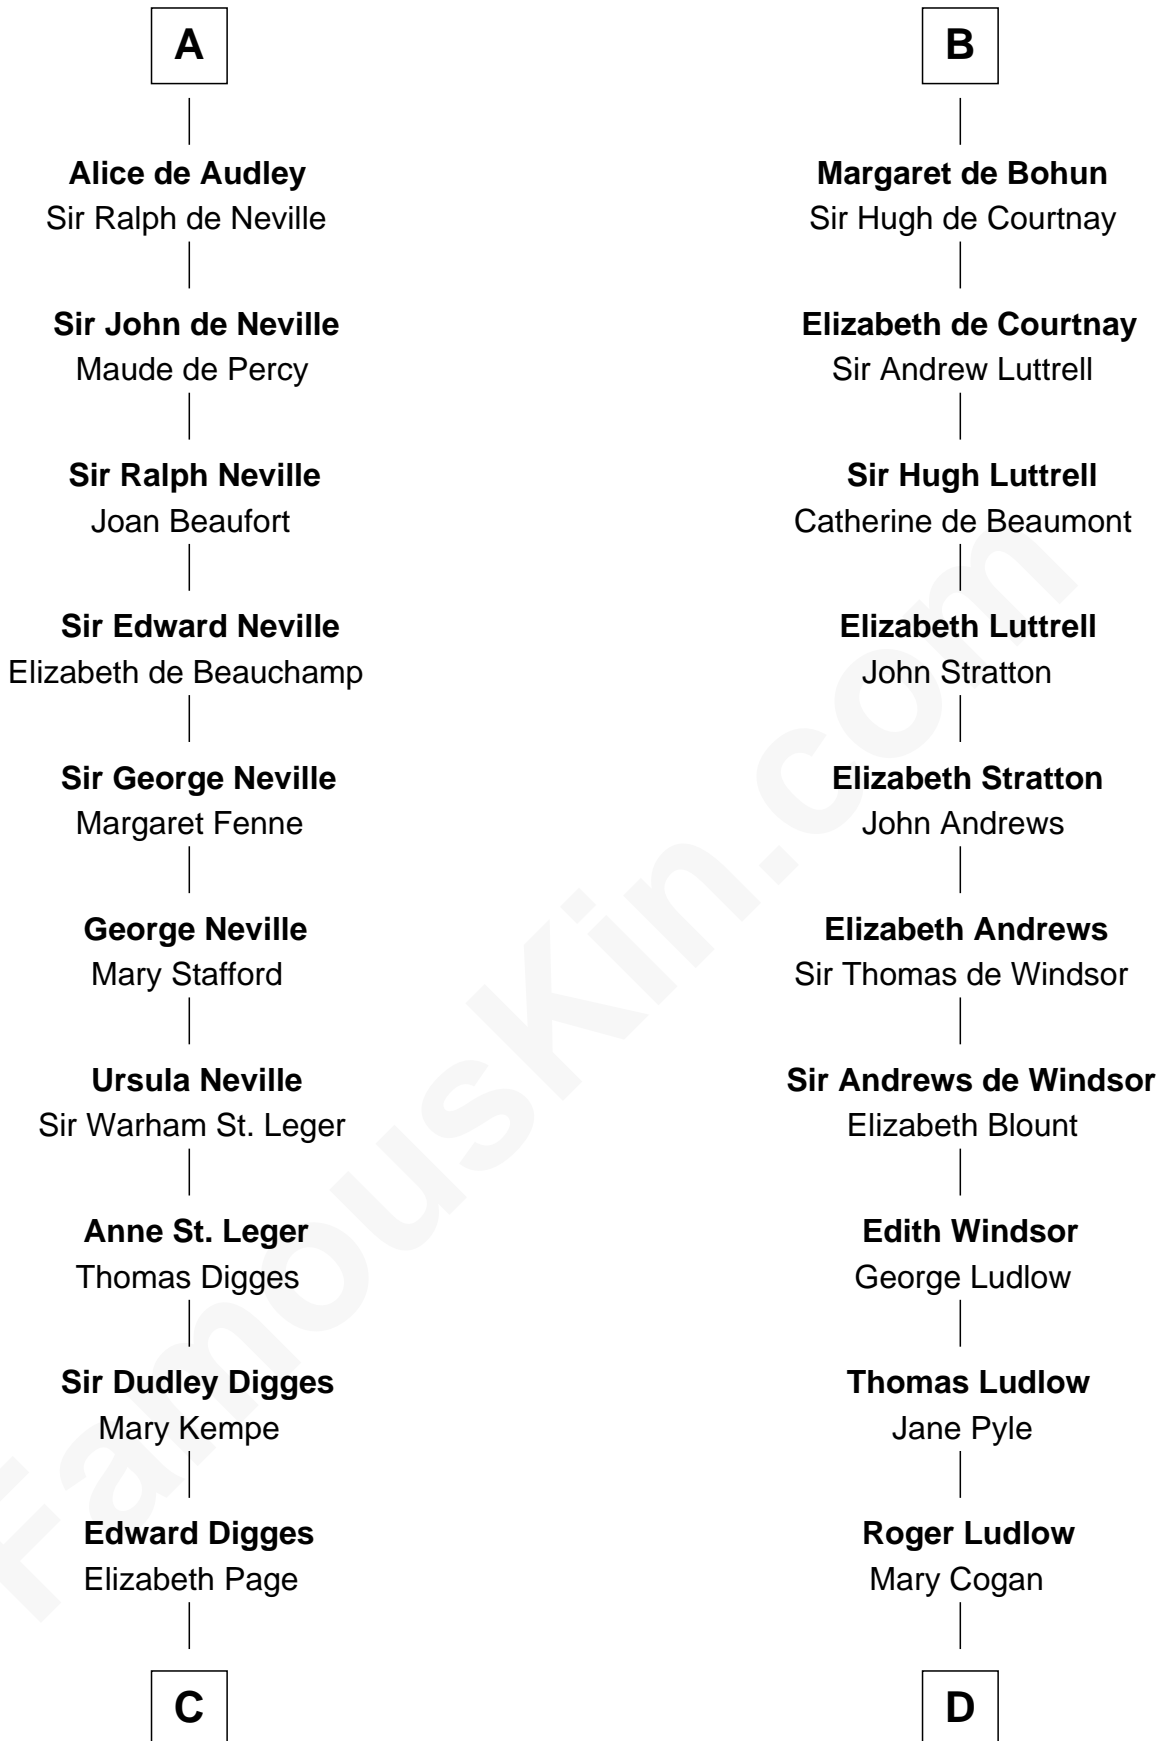

FamousKin.com Relationship Chart of

Daniel Carroll

Signer of the U.S. Constitution

20th cousin of

Caleb Brewster

Member of the Culper Spy Ring during the American Revolution

Mitchertach O'Toole

Cacht Inion Loigsig O'Morda

C

William Digges
Elizabeth Sewall

Anne Digges
Henry Darnall

Eleanor Darnall
Daniel Carroll

Daniel Carroll
Signer of the U.S. Constitution

D

Sarah Ludlow
Rev. Nathaniel Brewster

Daniel Brewster
Anna Jayne

Benjamin Brewster
Sarah Biggs

Caleb Brewster
Member of the Culper Spy Ring

FamousKin.com