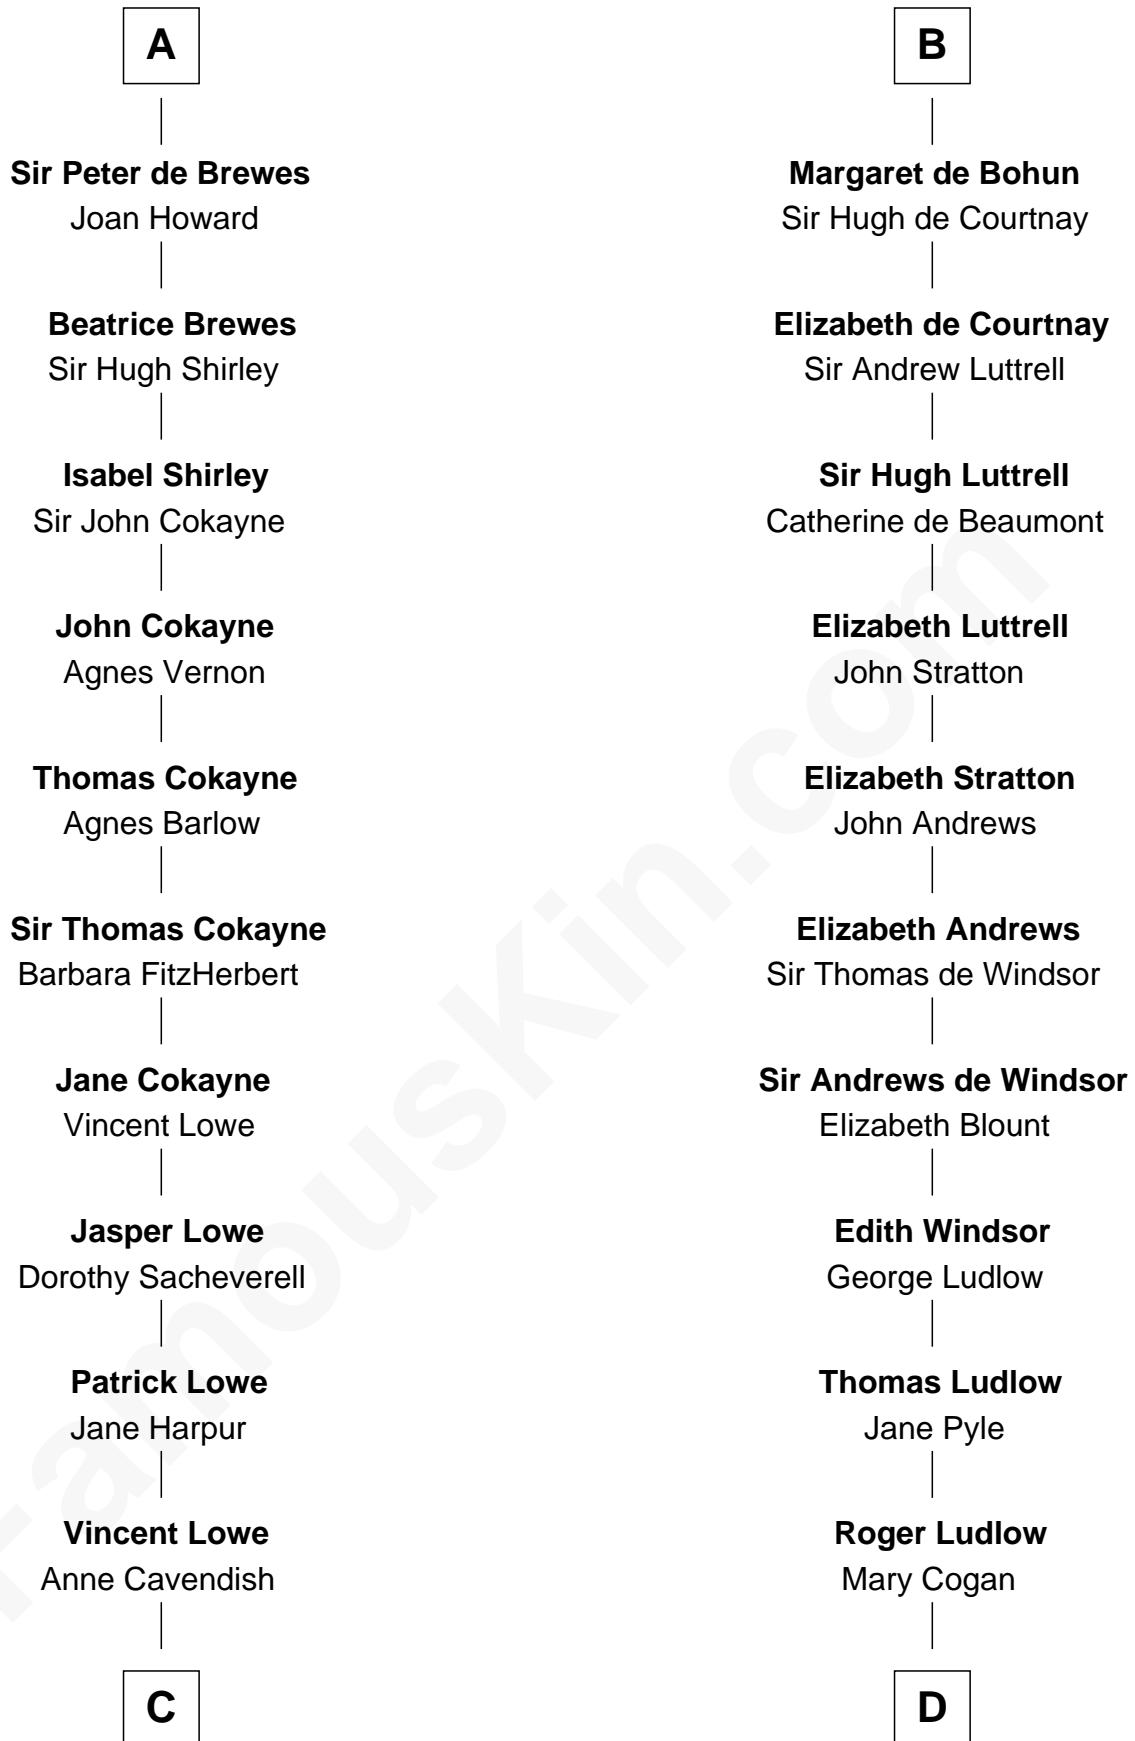

FamousKin.com

Relationship Chart of

Daniel Carroll

Signer of the U.S. Constitution

20th cousin 1 time removed of

Caleb Brewster

Member of the Culper Spy Ring during the American Revolution

C

Jane Lowe
Col. Henry Sewall

Elizabeth Sewall
William Digges

Anne Digges
Henry Darnall

Eleanor Darnall
Daniel Carroll

Daniel Carroll
Signer of the U.S. Constitution

D

Sarah Ludlow
Rev. Nathaniel Brewster

Daniel Brewster
Anna Jayne

Benjamin Brewster
Sarah Biggs

Caleb Brewster
Member of the Culper Spy Ring

FamousKin.com