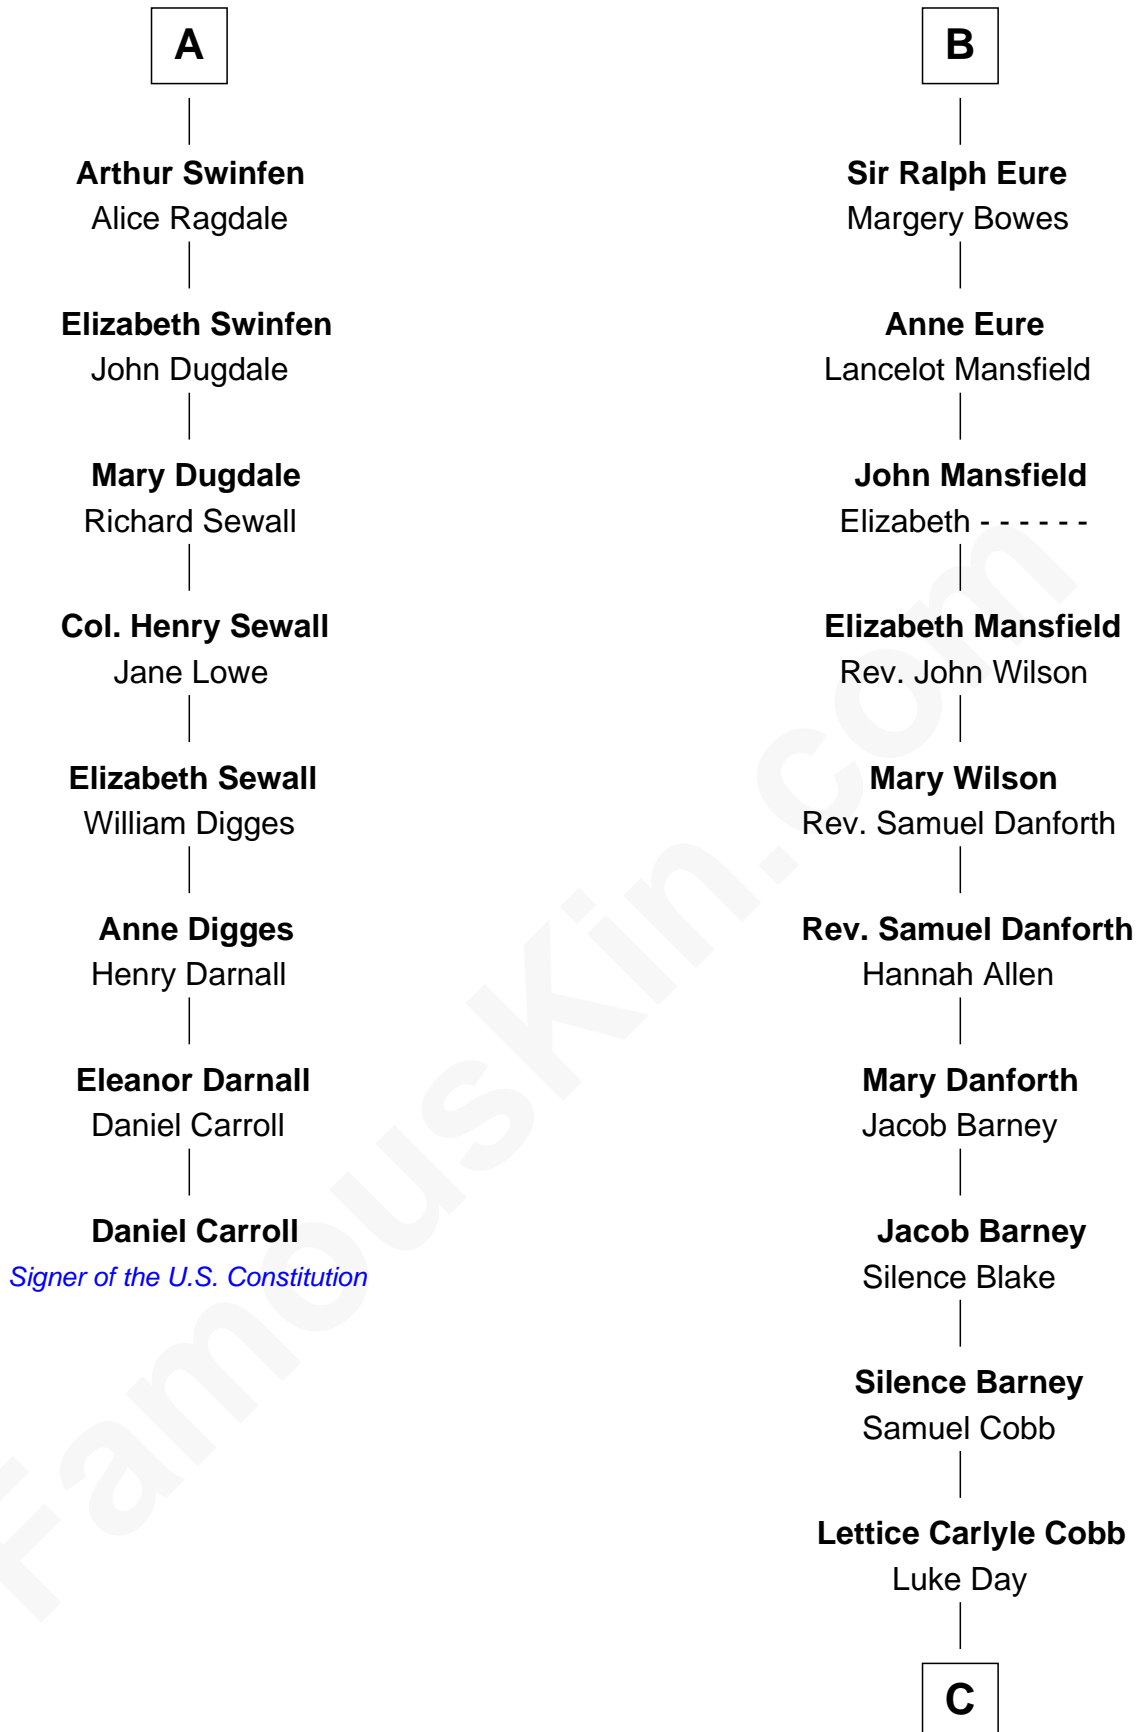

FamousKin.com

Relationship Chart of

Daniel Carroll

Signer of the U.S. Constitution

14th cousin 6 times removed of

Sandra Day O'Connor

First Female U.S. Supreme Court Justice

C

—
Hollis Day

Eliza L. Flanders

—
Henry Clay Day

Alice Edith Hilton

—
Henry R. Day

Ada Mae Wilkey

—
Sandra Day O'Connor

U.S. Supreme Court Justice