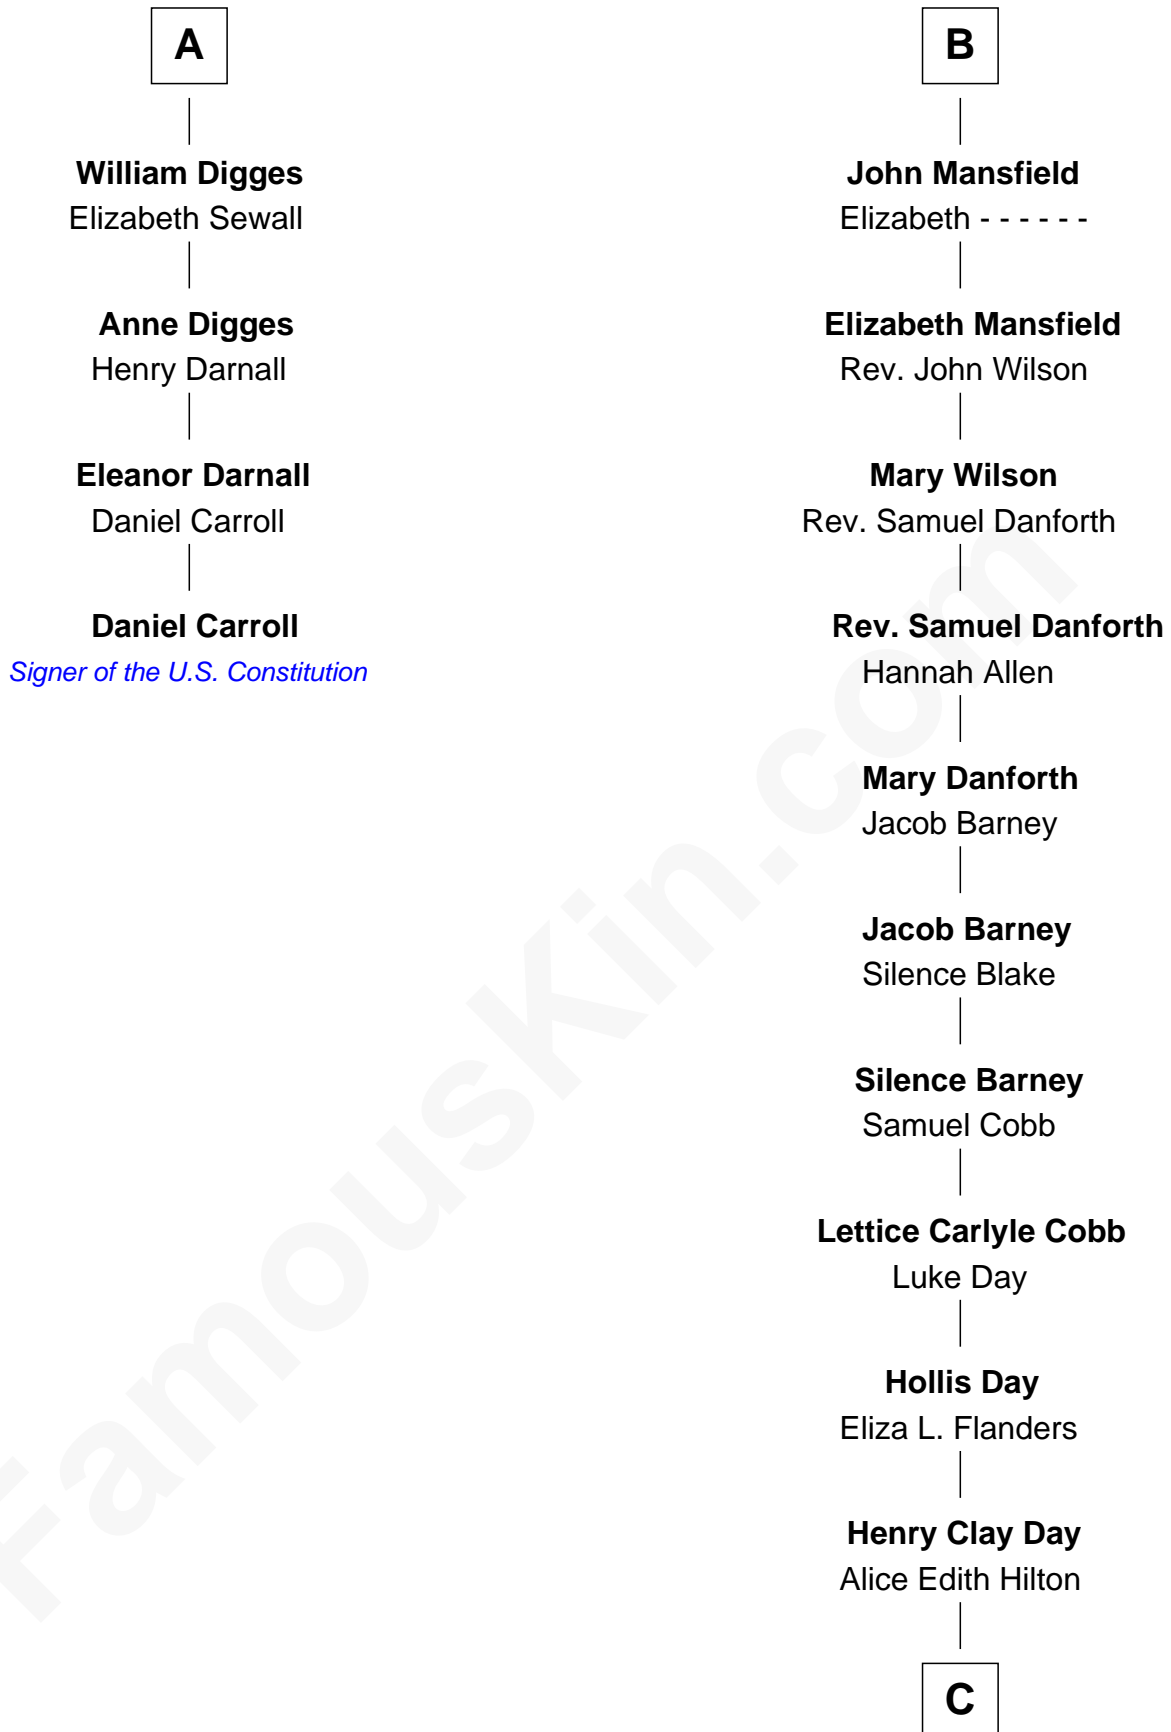

**FamousKin.com**  
**Relationship Chart of**  
**Daniel Carroll**

*Signer of the U.S. Constitution*

**10th cousin 8 times removed of**

**Sandra Day O'Connor**

*First Female U.S. Supreme Court Justice*

C

Henry R. Day  
Ada Mae Wilkey

Sandra Day O'Connor  
*U.S. Supreme Court Justice*

FamousKin.com