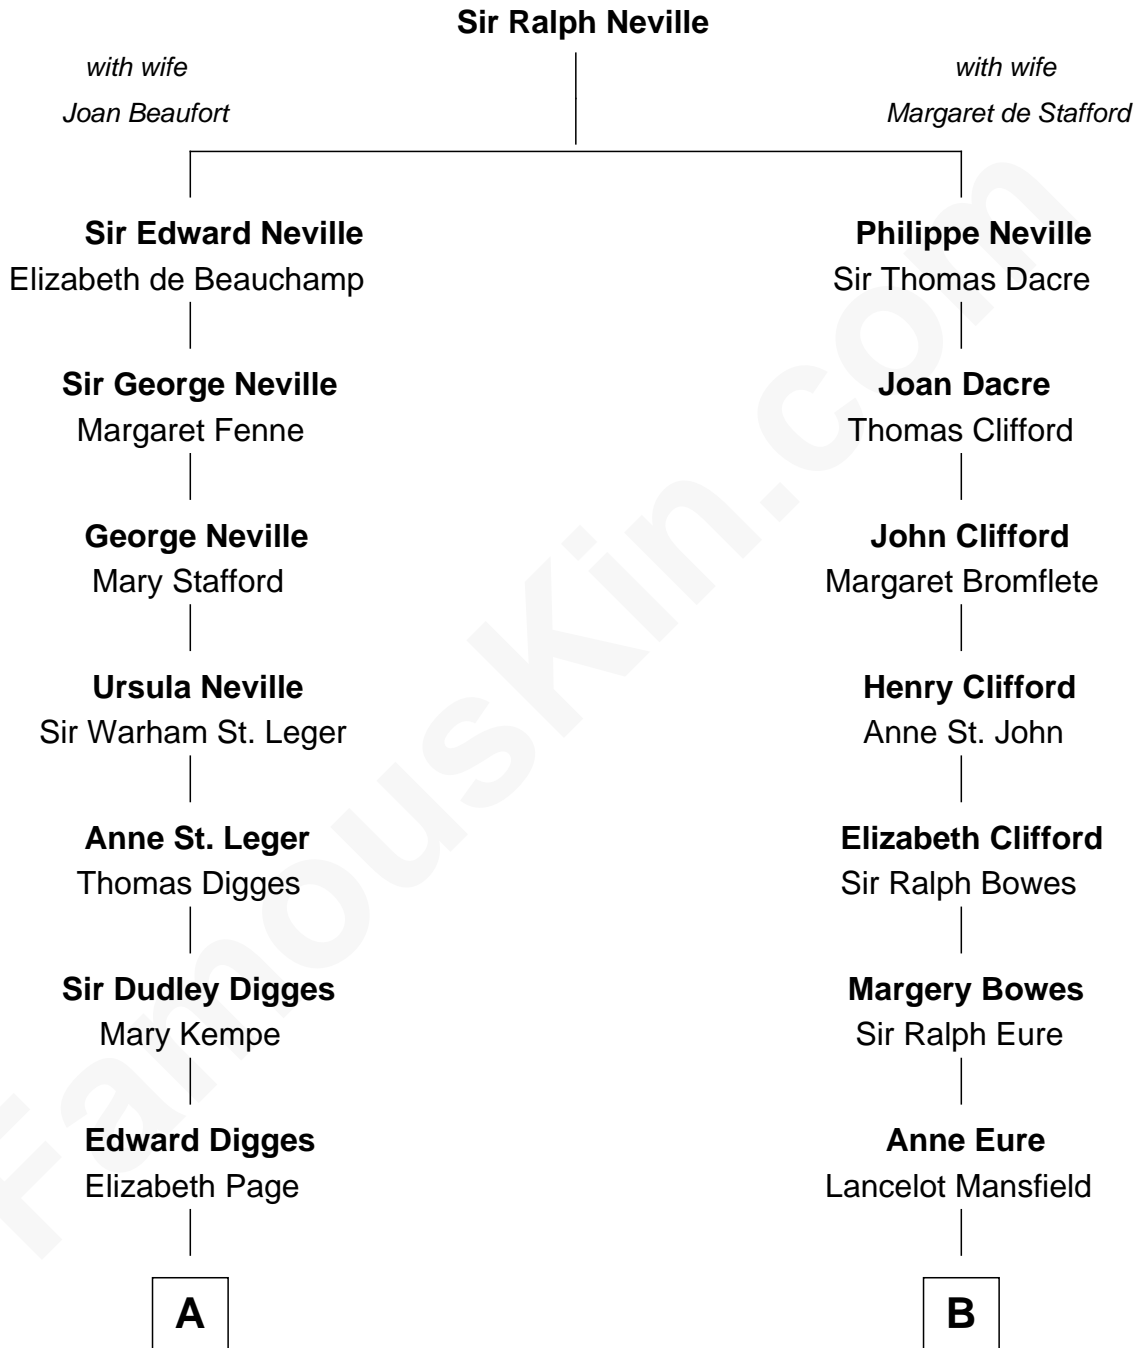

**FamousKin.com**  
**Relationship Chart of**  
**Daniel Carroll**

*Signer of the U.S. Constitution*

**10th cousin 8 times removed of**

**Sandra Day O'Connor**

*First Female U.S. Supreme Court Justice*

C

Henry R. Day  
Ada Mae Wilkey

Sandra Day O'Connor  
*U.S. Supreme Court Justice*

FamousKin.com