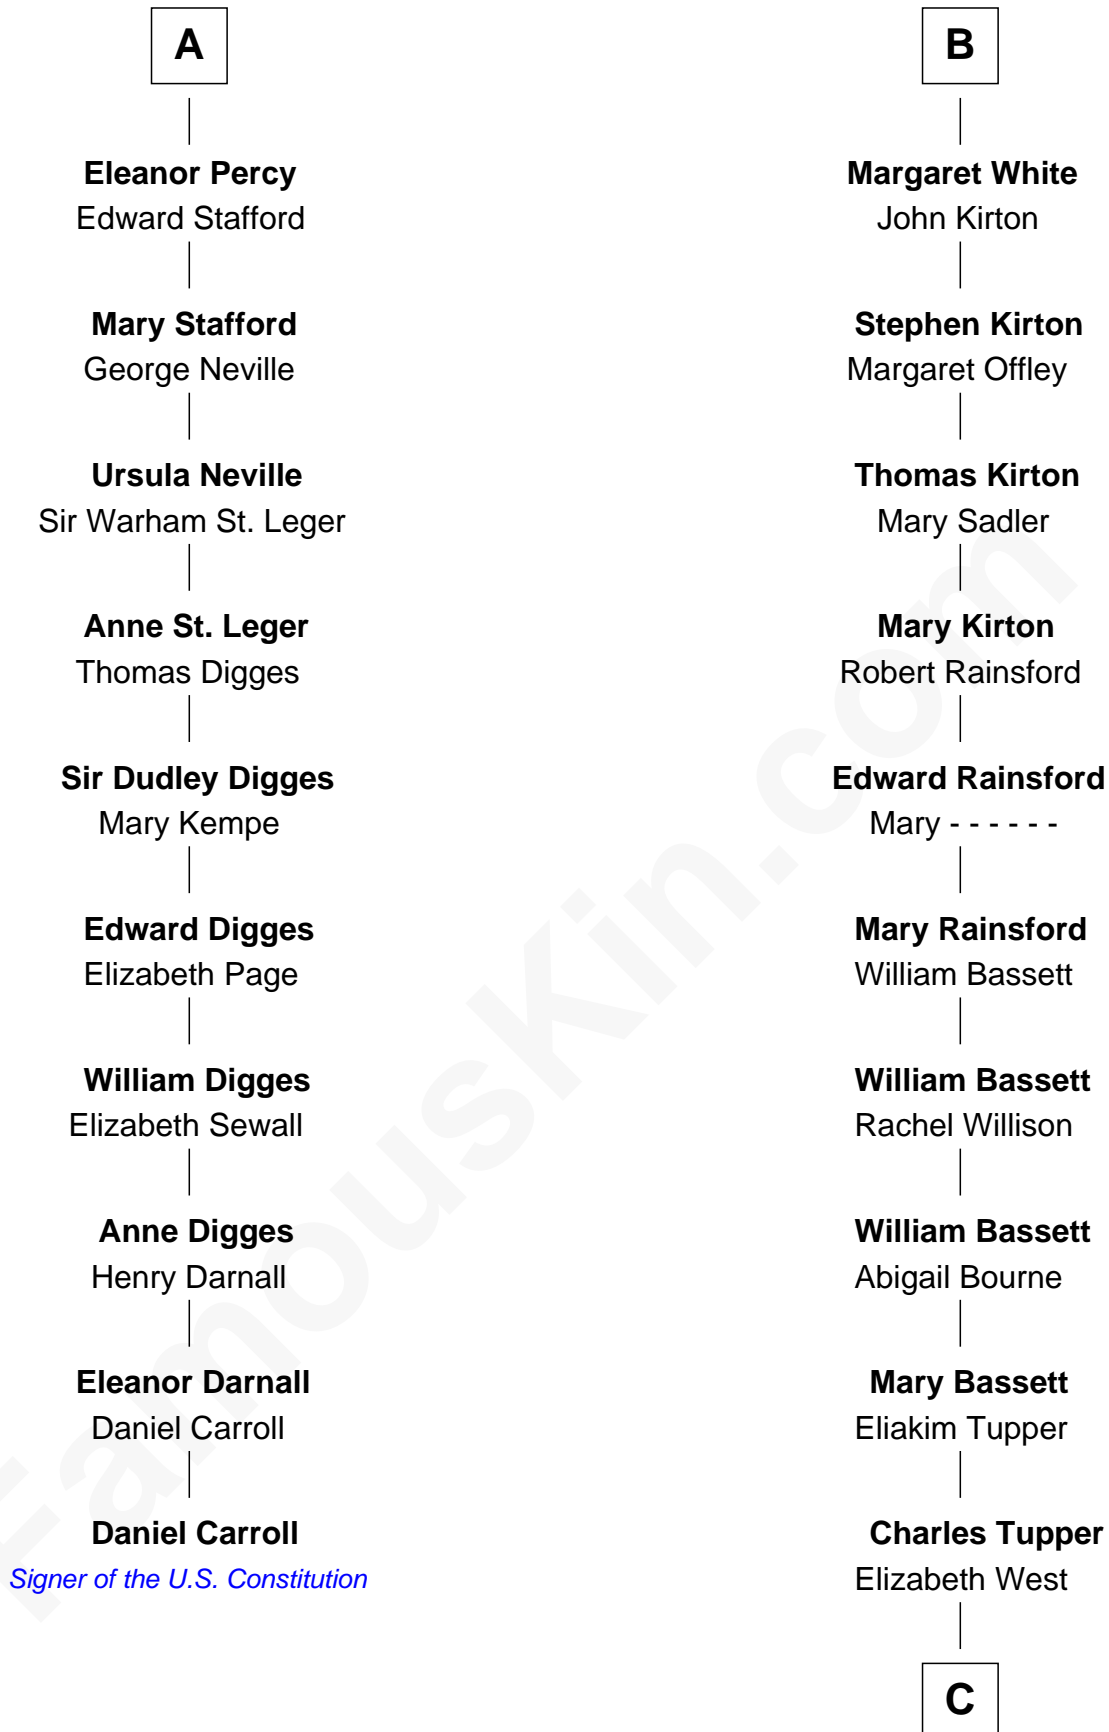

FamousKin.com

Relationship Chart of

Daniel Carroll

Signer of the U.S. Constitution

16th cousin 2 times removed of

Sir Charles Tupper

6th Prime Minister of Canada

Bartholomew de Badlesmere

Margaret Botreaux

Sir Robert Hungerford

Eleanor Hungerford

Sir John White

Robert White

Margaret Gainsford

B

C