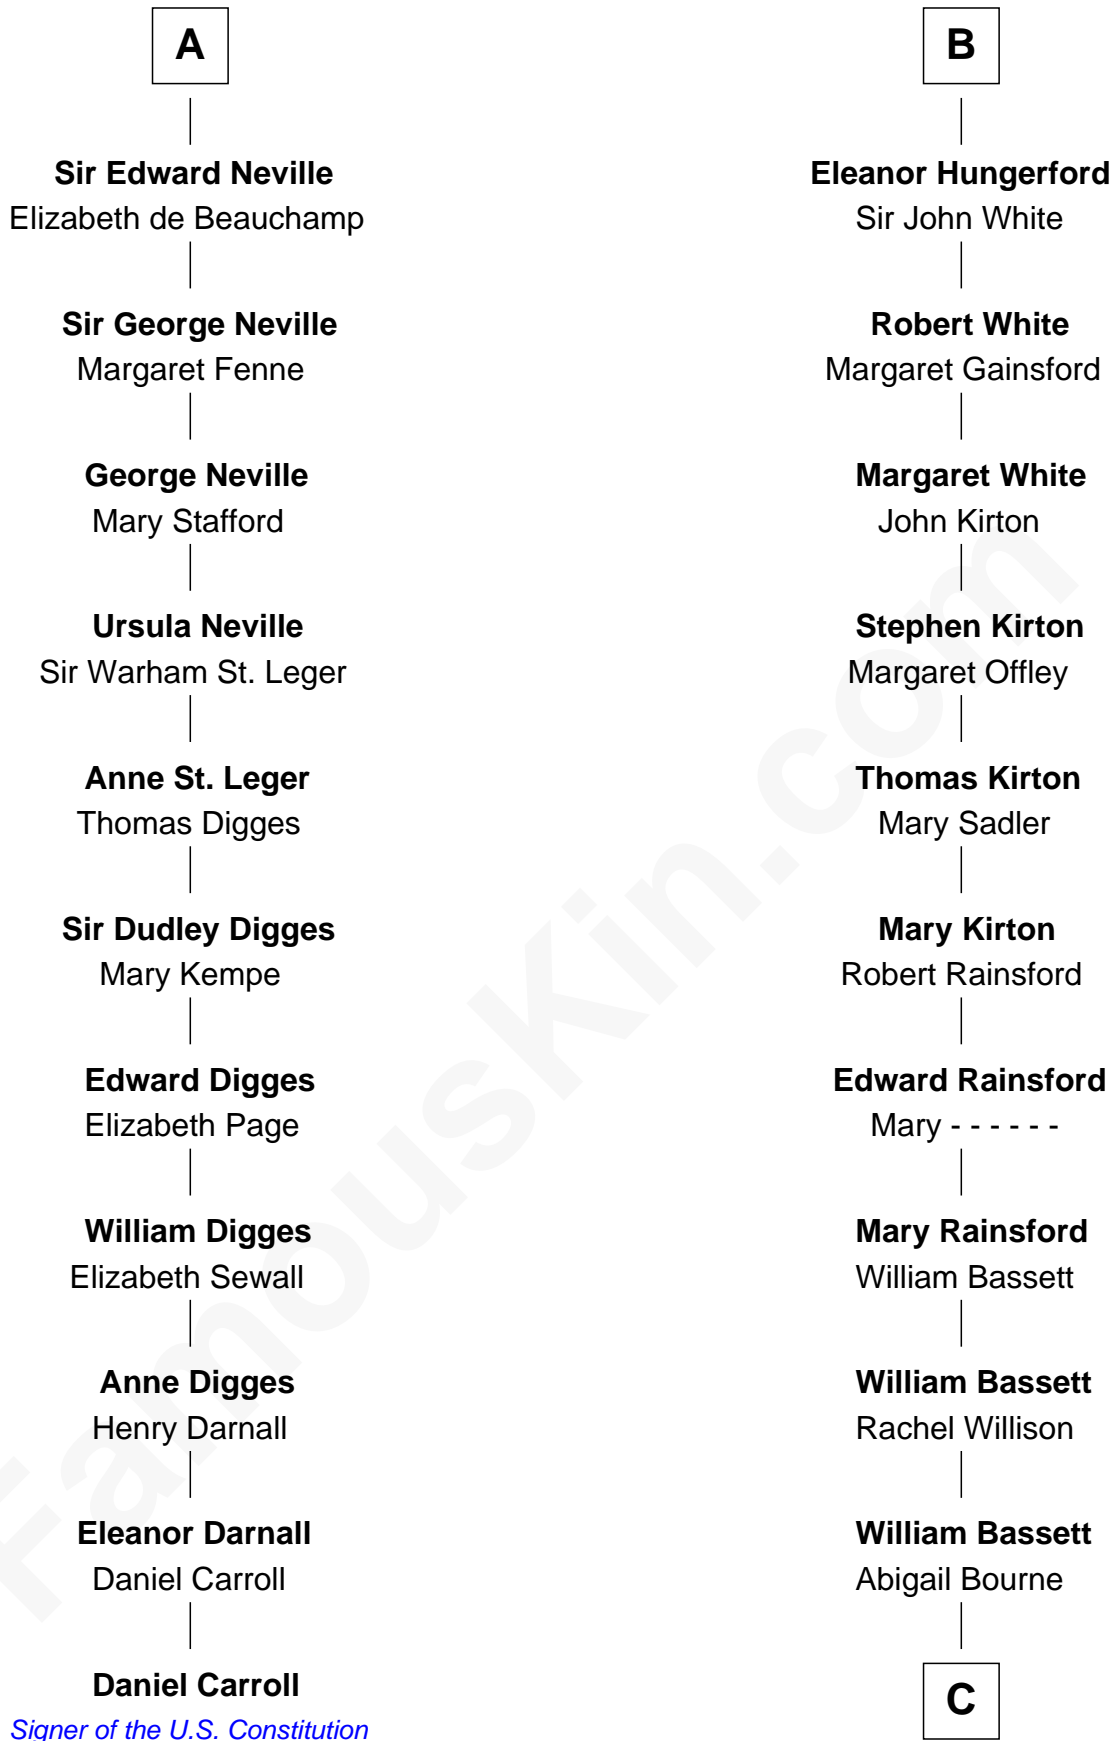

FamousKin.com

Relationship Chart of

Daniel Carroll

Signer of the U.S. Constitution

17th cousin 3 times removed of

Sir Charles Tupper

6th Prime Minister of Canada

John de Brienne
Berenguela of Leon

Sir Ralph Neville
Joan Beaufort

A

Louis of Acre
Agnes de Beaumont

Henry de Beaumont
Alice Comyn

Sir John de Beaumont
Eleanor Plantagenet

Henry de Beaumont
Margaret de Vere

Sir John de Beaumont
Katherine de Everingham

Elizabeth Beaumont
Sir William Botreaux

Margaret Botreaux
Sir Robert Hungerford

B

C

|
Mary Bassett
Eliakim Tupper

|
Charles Tupper
Elizabeth West

|
Rev. Charles Tupper
Miriam Lockhart

|
Sir Charles Tupper
6th Prime Minister of Canada