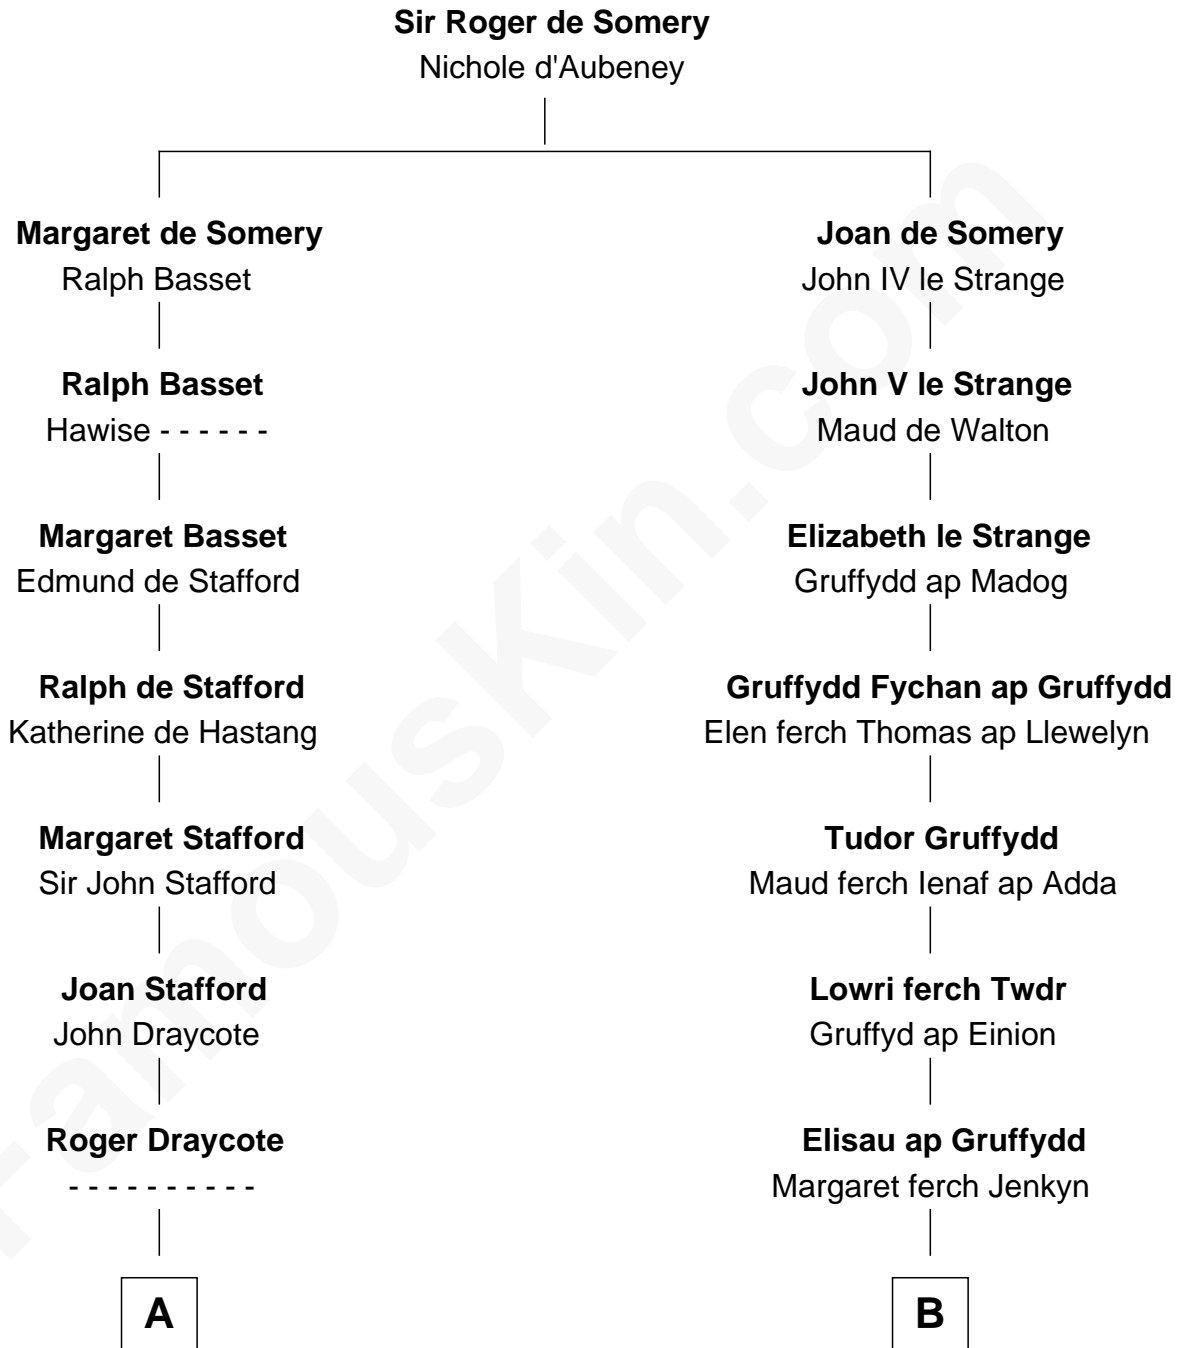

FamousKin.com Relationship Chart of

Daniel Carroll

Signer of the U.S. Constitution

12th cousin 6 times removed of

Elihu Yale

Benefactor and Namesake of Yale College

C

—
Eleanor Darnall

Daniel Carroll

—
Daniel Carroll

Signer of the U.S. Constitution

FamousKin.com