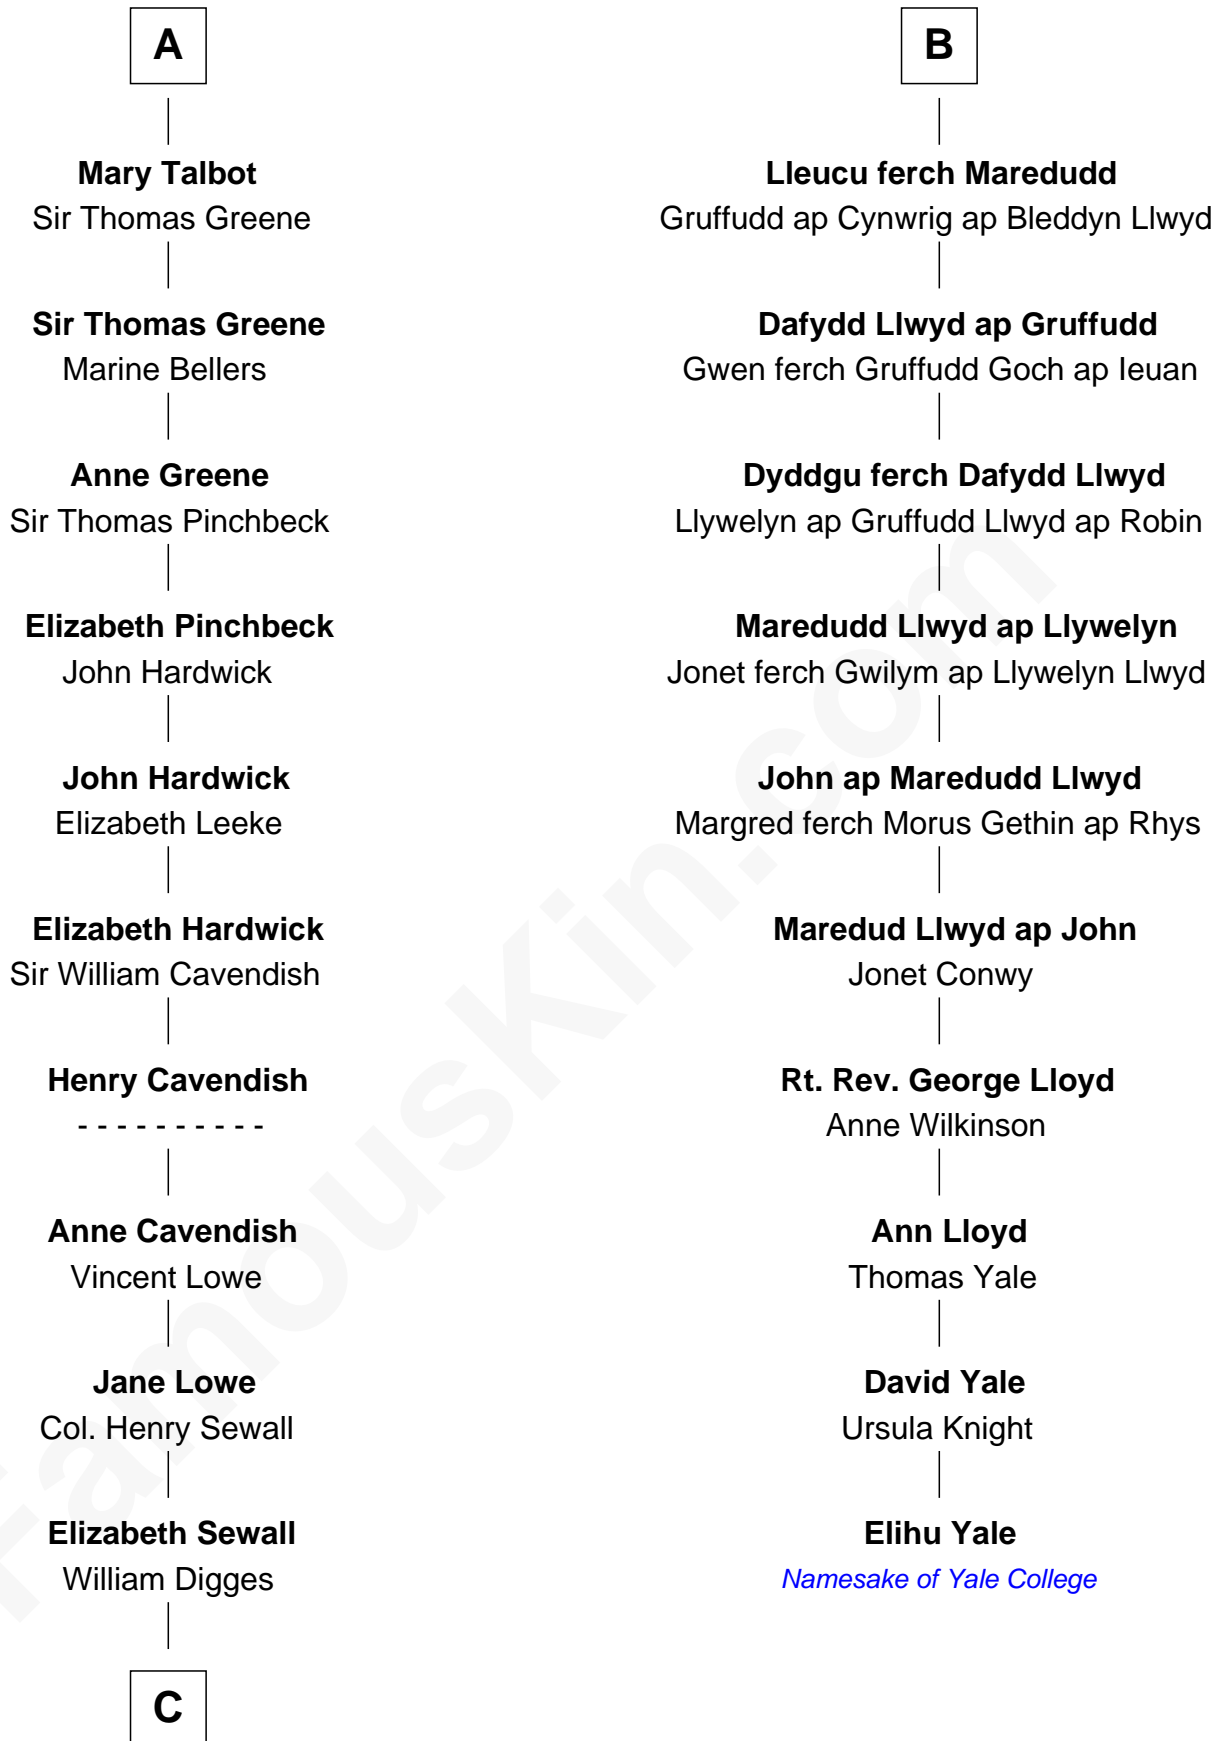

FamousKin.com Relationship Chart of

Daniel Carroll

Signer of the U.S. Constitution

16th cousin 3 times removed of

Elihu Yale

Benefactor and Namesake of Yale College

C

—
Anne Digges
Henry Darnall

—
Eleanor Darnall
Daniel Carroll

—
Daniel Carroll
Signer of the U.S. Constitution

FamousKin.com