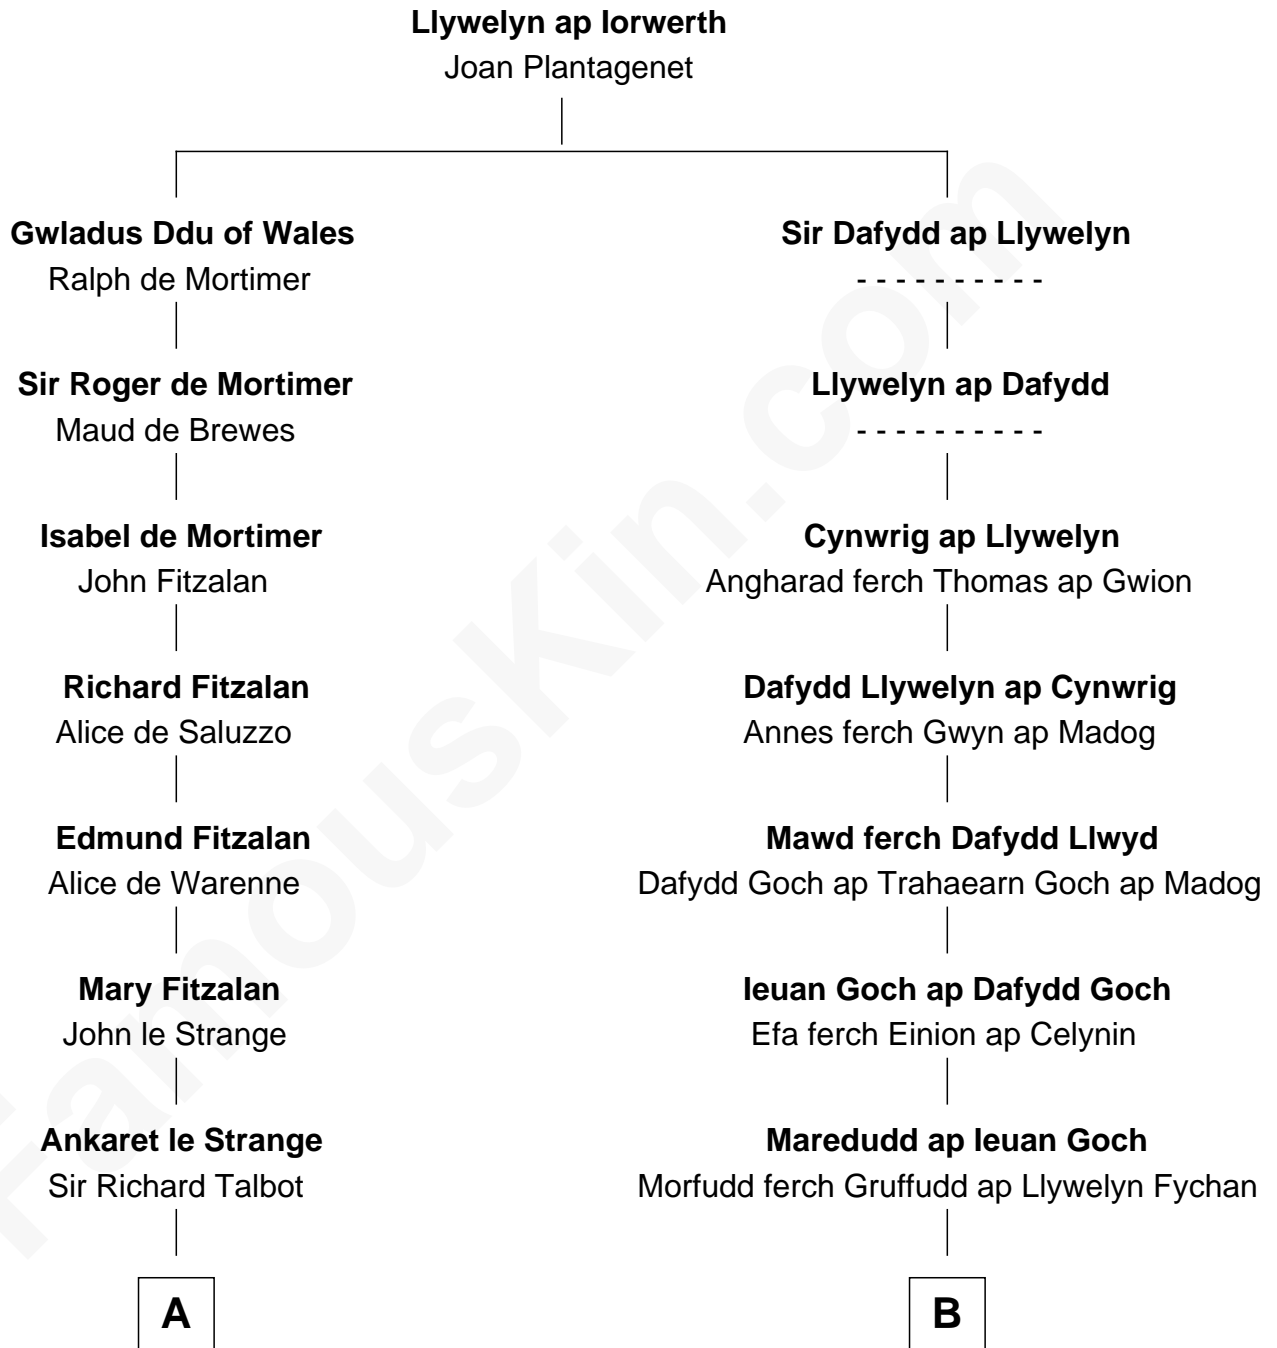

FamousKin.com Relationship Chart of

Daniel Carroll

Signer of the U.S. Constitution

16th cousin 3 times removed of

Elihu Yale

Benefactor and Namesake of Yale College

C

—
Anne Digges
Henry Darnall

—
Eleanor Darnall
Daniel Carroll

—
Daniel Carroll
Signer of the U.S. Constitution

FamousKin.com