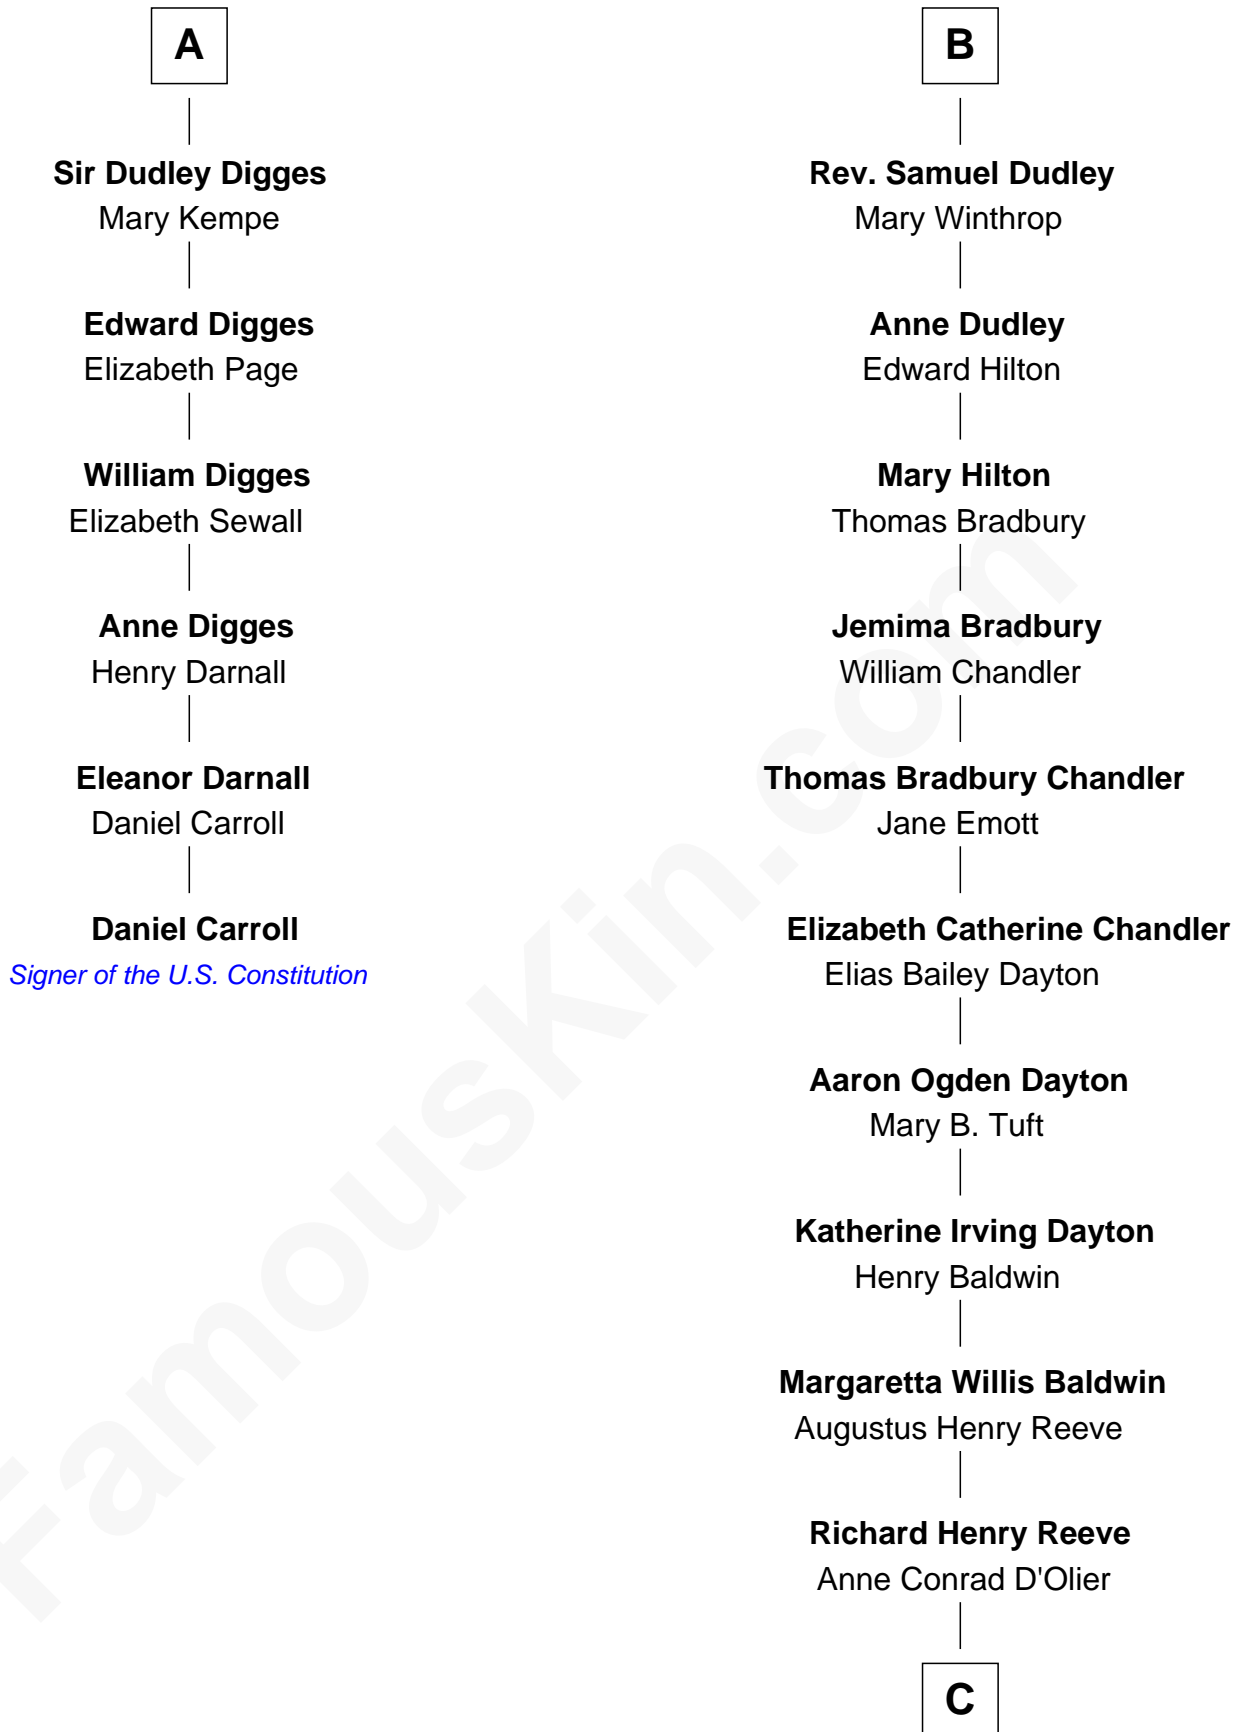

# FamousKin.com Relationship Chart of

**Daniel Carroll**

*Signer of the U.S. Constitution*

12th cousin 6 times removed of

**Christopher Reeve**

*Movie Actor*

**C**

Franklin D'Olier Reeve

Barbara Pitney Lamb

Christopher Reeve

*Movie Actor*

FamousKin.com