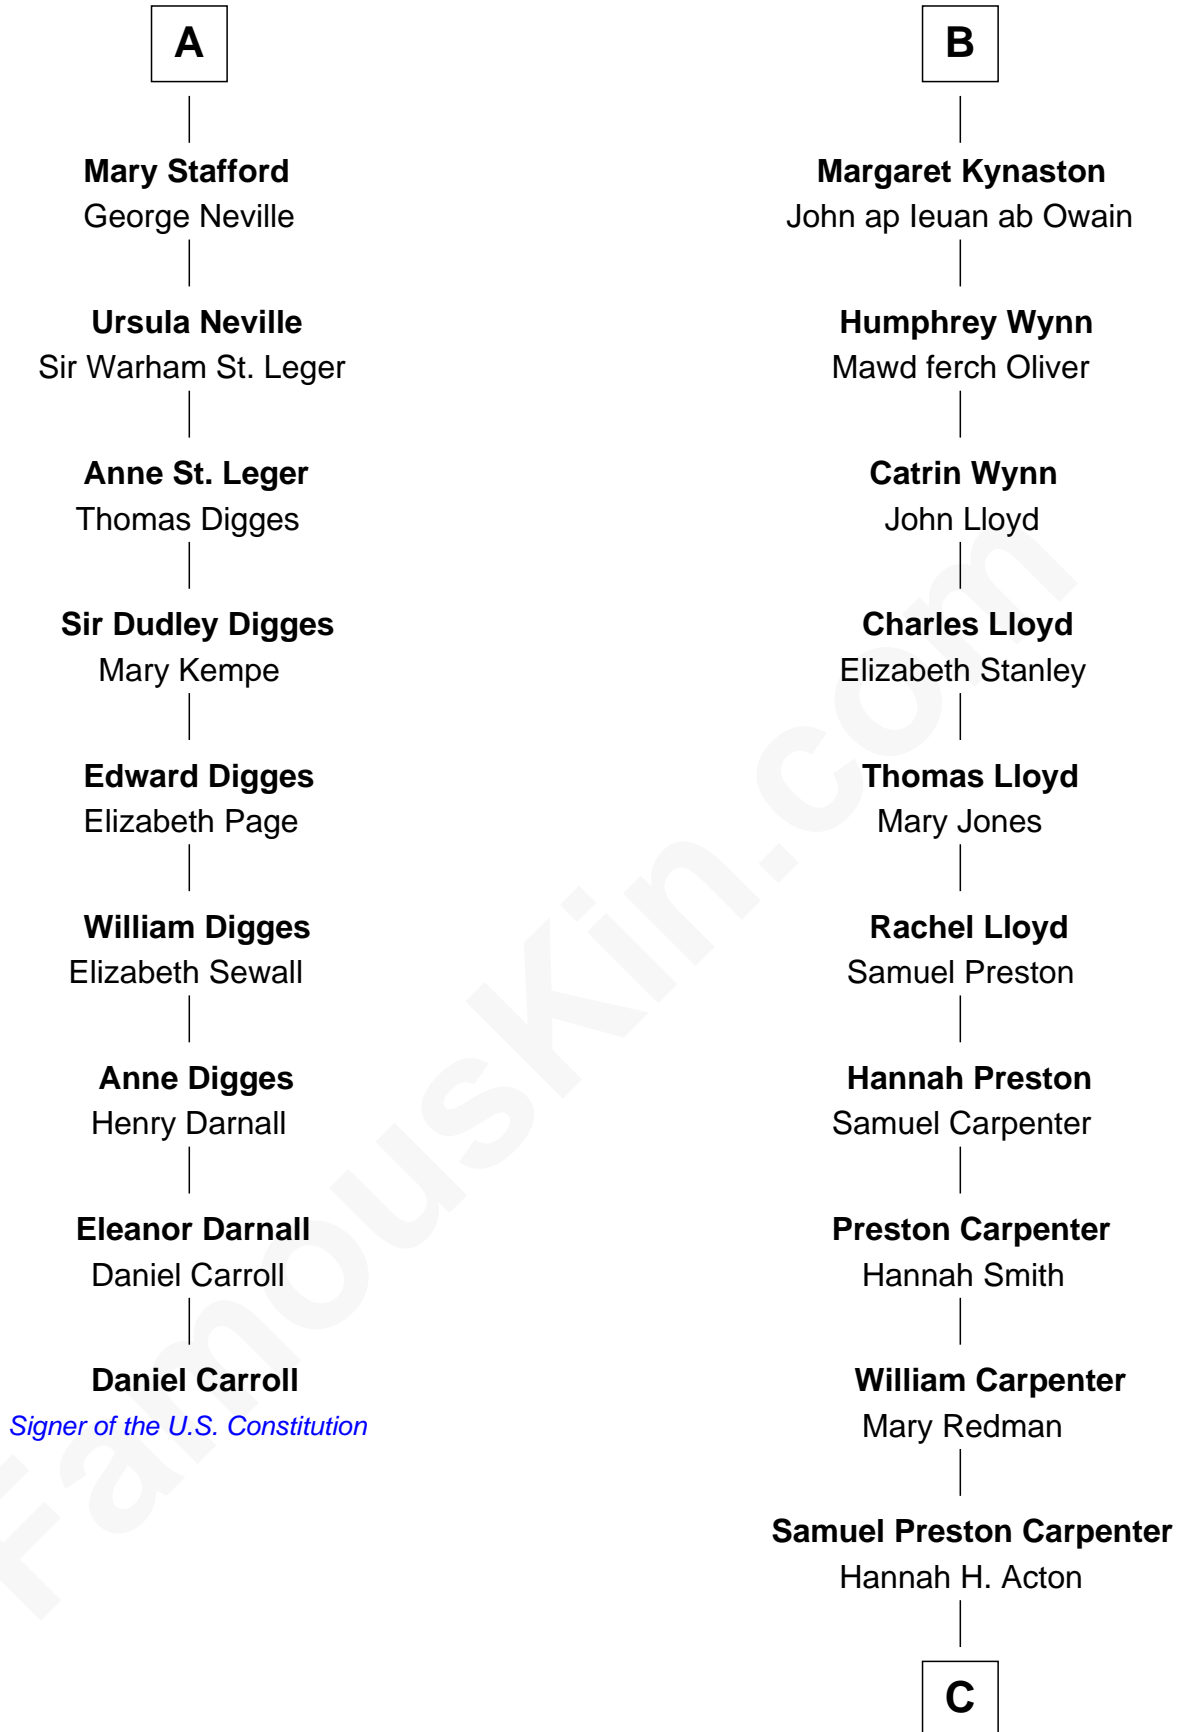

FamousKin.com Relationship Chart of

Daniel Carroll

Signer of the U.S. Constitution

15th cousin 6 times removed of

Christopher Reeve

Movie Actor

Henry Plantagenet

Maud de Chaworth

Mary Plantagenet

Henry de Percy

Sir Henry Percy

Margaret de Neville

Sir Henry Percy

Elizabeth Mortimer

Sir Henry Percy

Eleanor Neville

Isabella de Beaumont

Blanche of Lancaster

John of Gaunt

Henry IV, King of England

Mary de Bohun

Humphrey Plantagenet

Antigone Plantagenet

Henry Grey

Elizabeth Grey

Sir Roger Kynaston

Humphrey Kynaston

Elsbeth ferch Maredudd

B

C

—
Sarah Wyatt Carpenter

Richard Henry Reeve