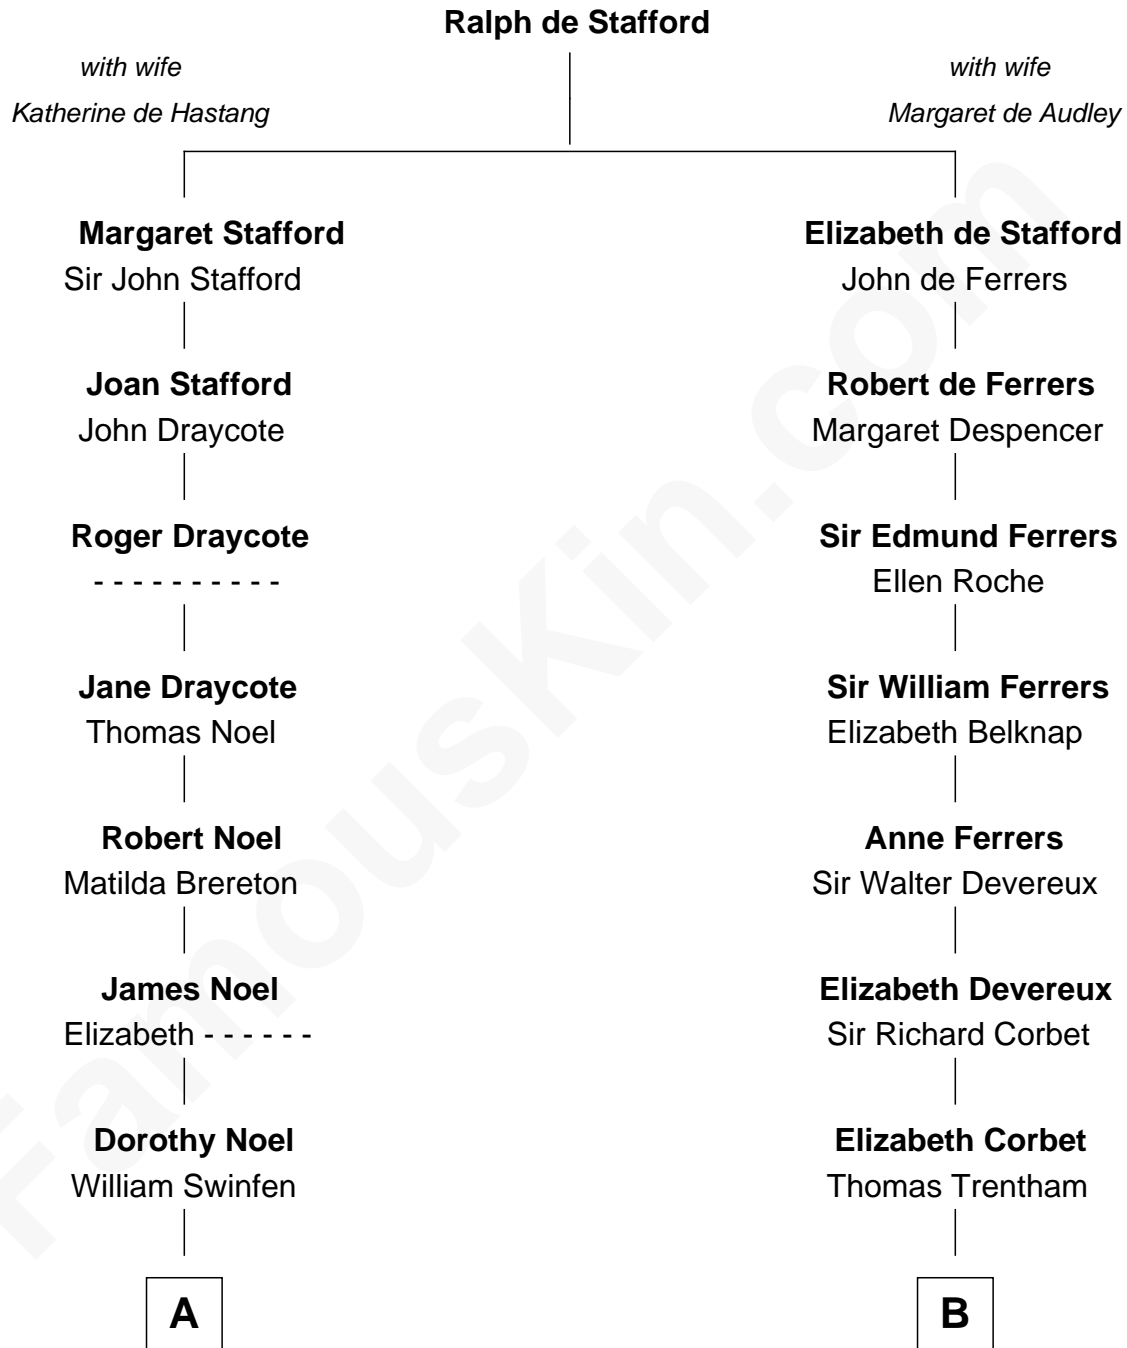

FamousKin.com Relationship Chart of

Daniel Carroll

Signer of the U.S. Constitution

14th cousin 7 times removed of

Christopher Reeve

Movie Actor

C

Sarah Wyatt Carpenter

Richard Henry Reeve

Augustus Henry Reeve

Margaretta Willis Baldwin

Richard Henry Reeve

Anne Conrad D'Olier

Franklin D'Olier Reeve

Barbara Pitney Lamb

Christopher Reeve