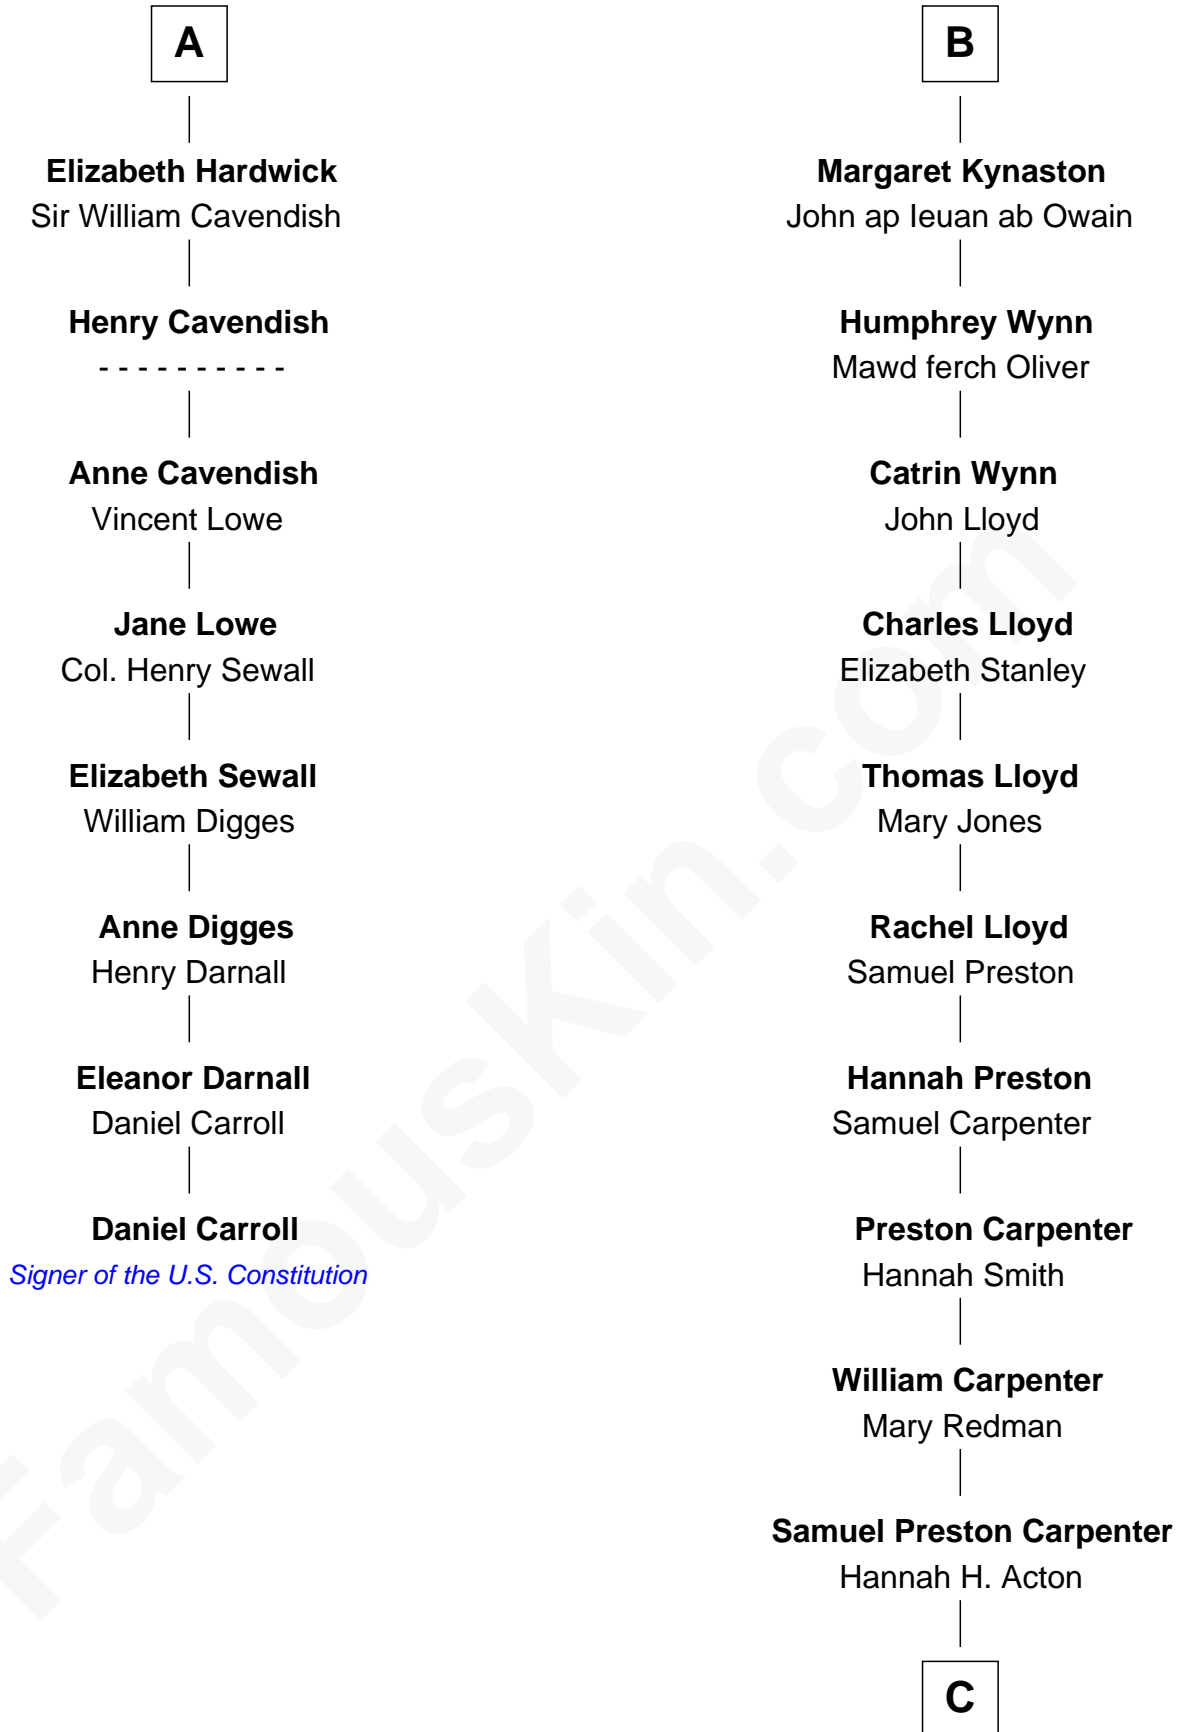

FamousKin.com Relationship Chart of

Daniel Carroll

Signer of the U.S. Constitution

14th cousin 7 times removed of

Christopher Reeve

Movie Actor

Edmund Fitzalan

Alice de Warenne

C

—
Sarah Wyatt Carpenter

Richard Henry Reeve

—
Augustus Henry Reeve

Margaretta Willis Baldwin

—
Richard Henry Reeve

Anne Conrad D'Olier

—
Franklin D'Olier Reeve