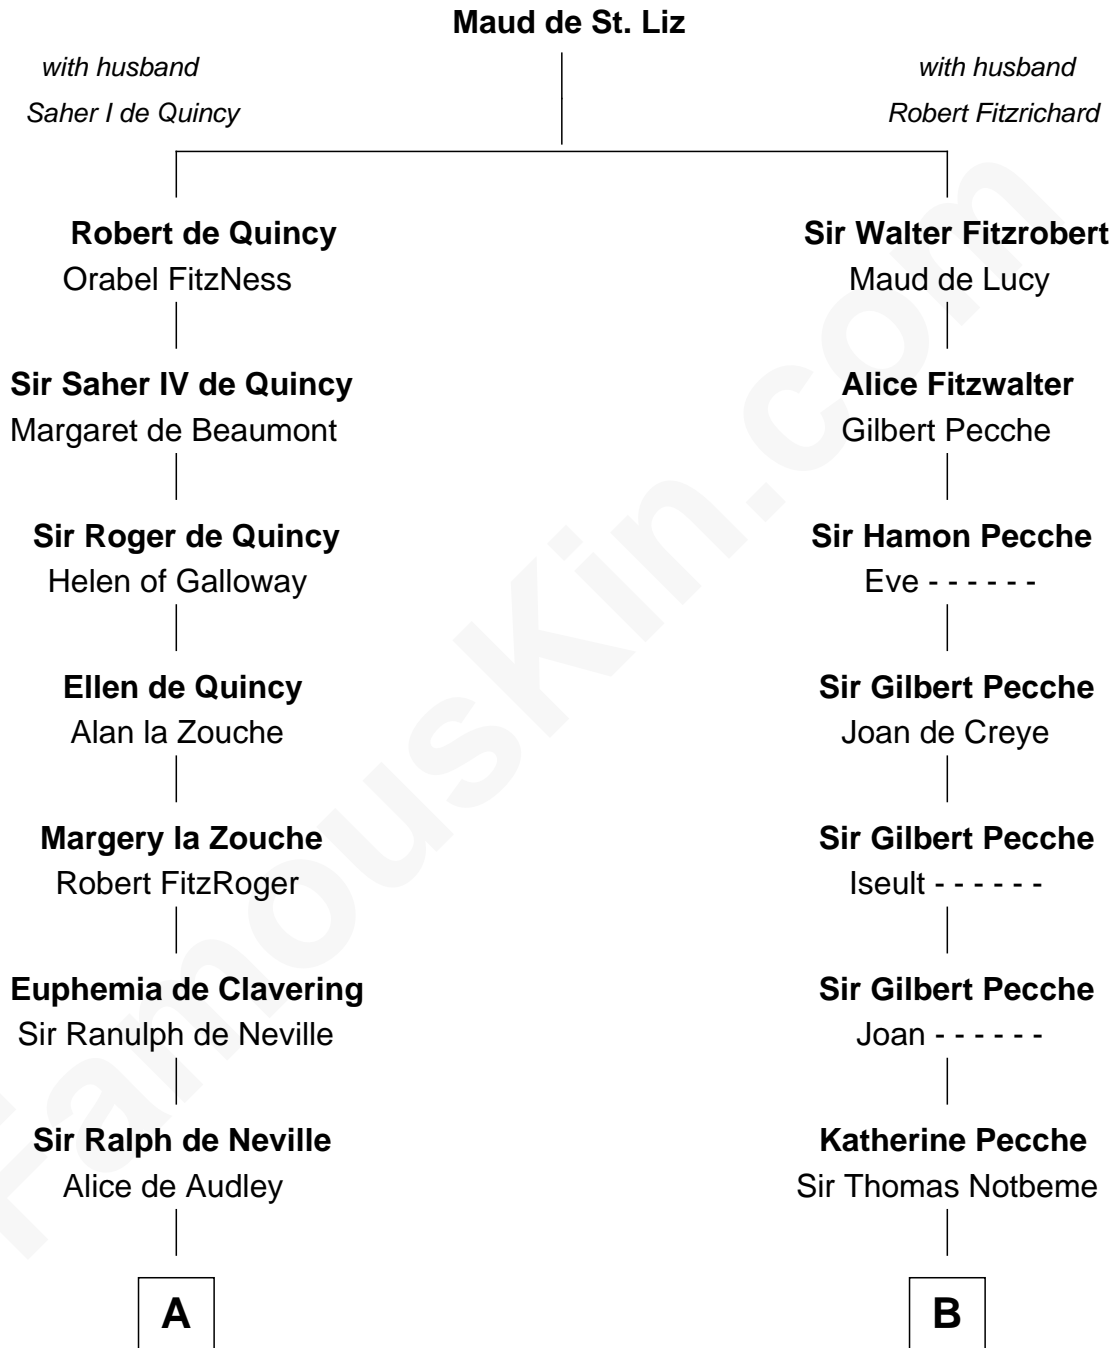

FamousKin.com

Relationship Chart of

Daniel Carroll

Signer of the U.S. Constitution

19th cousin 2 times removed of

Nathaniel Hawthorne

Author of The Scarlet Letter

C

Anne Digges

Henry Darnall

Eleanor Darnall

Daniel Carroll

Daniel Carroll

Signer of the U.S. Constitution

D

Mary Giddings