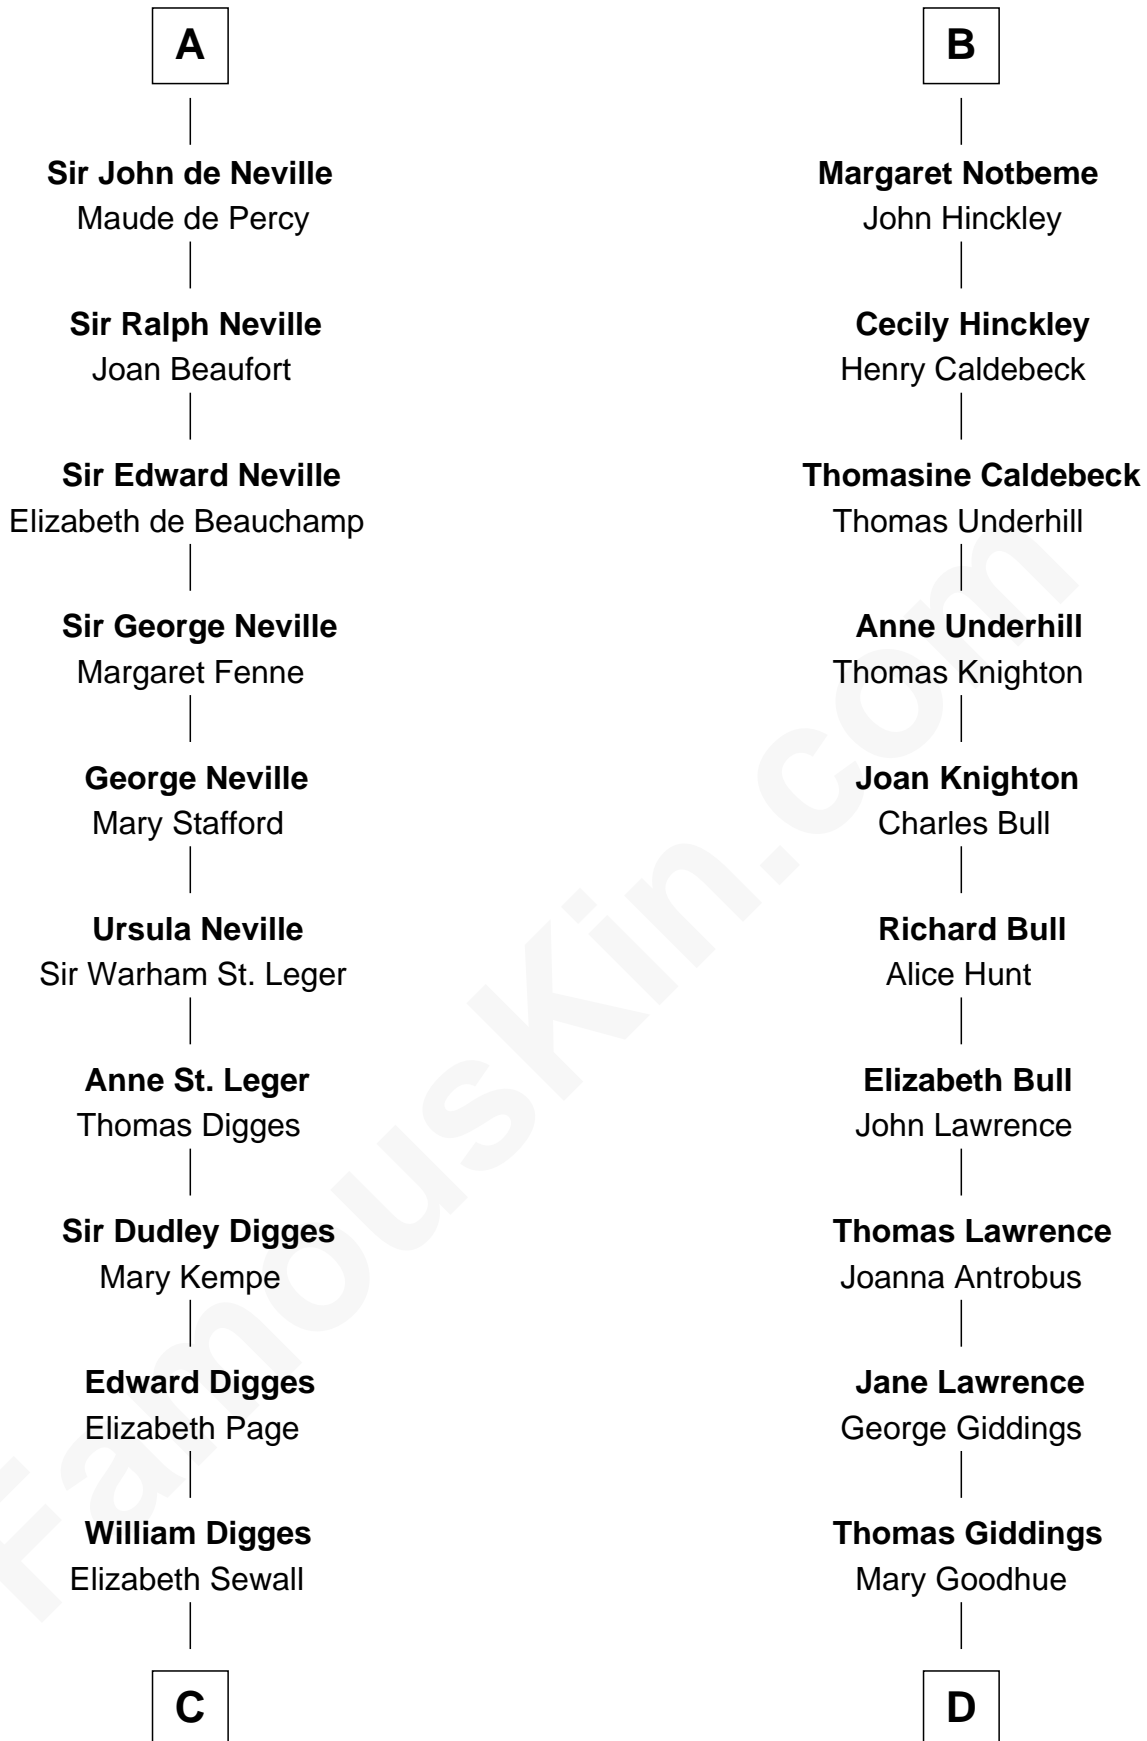

FamousKin.com

Relationship Chart of

Daniel Carroll

Signer of the U.S. Constitution

19th cousin 2 times removed of

Nathaniel Hawthorne

Author of The Scarlet Letter

C

Anne Digges

Henry Darnall

Eleanor Darnall

Daniel Carroll

Daniel Carroll

Signer of the U.S. Constitution

D

Mary Giddings

Thomas Manning

John Manning

Ruth Potter

Richard Manning

Miriam Lord

Elizabeth Clarke Manning

Nathaniel Hawthorne

Nathaniel Hawthorne