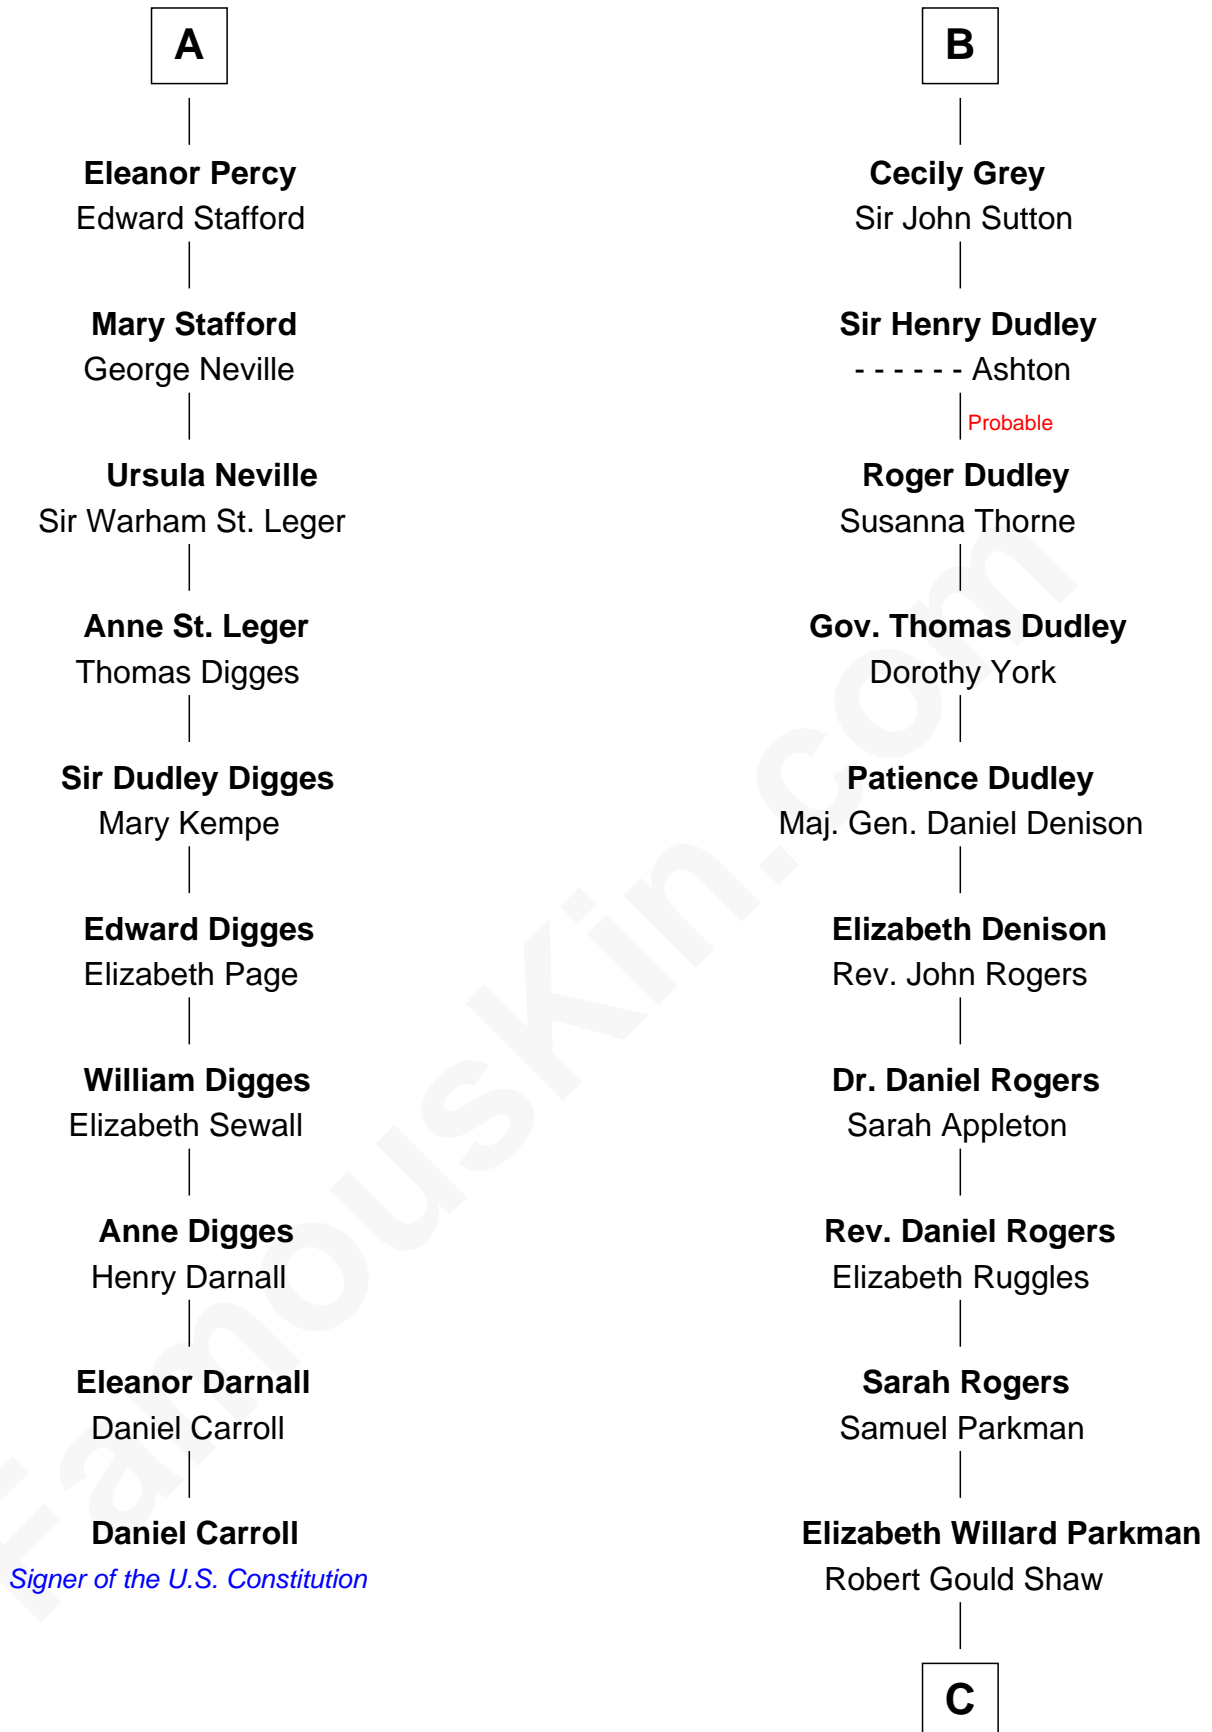

FamousKin.com

Relationship Chart of

Daniel Carroll

Signer of the U.S. Constitution

16th cousin 2 times removed of

Colonel Robert Gould Shaw

U.S. Civil War leader of film "Glory" fame

Bartholomew de Badlesmere

William Bonville

Elizabeth Harington

William Bonville

Katherine Neville

Cecily Bonville

Thomas Grey

B

C