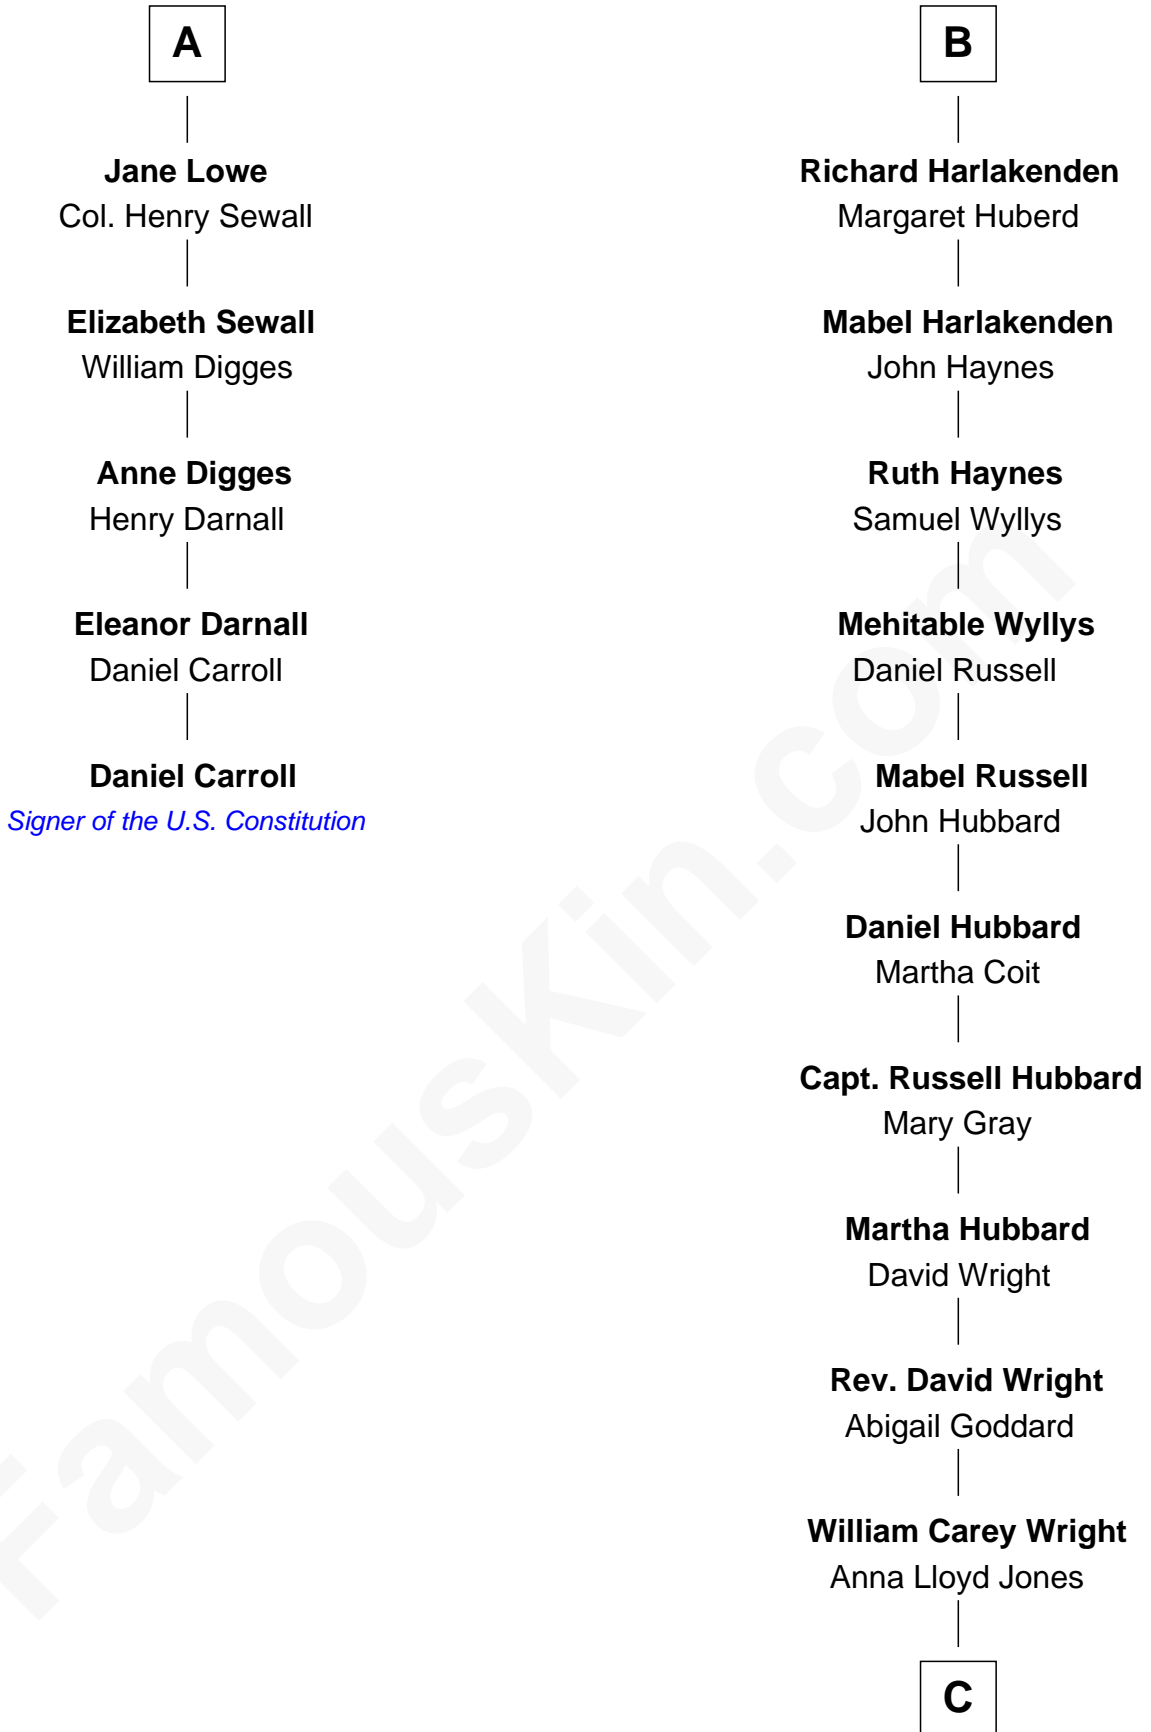

# FamousKin.com Relationship Chart of

**Daniel Carroll**

*Signer of the U.S. Constitution*

11th cousin 8 times removed of

**Anne Baxter**

*Movie Actress*

**C**

**Frank Lloyd Wright**

Catherine L. Tobin

**Catherine Dorothy Wright**

Kenneth Stuart Baxter

**Anne Baxter**

*Movie Actress*

FamousKin.com