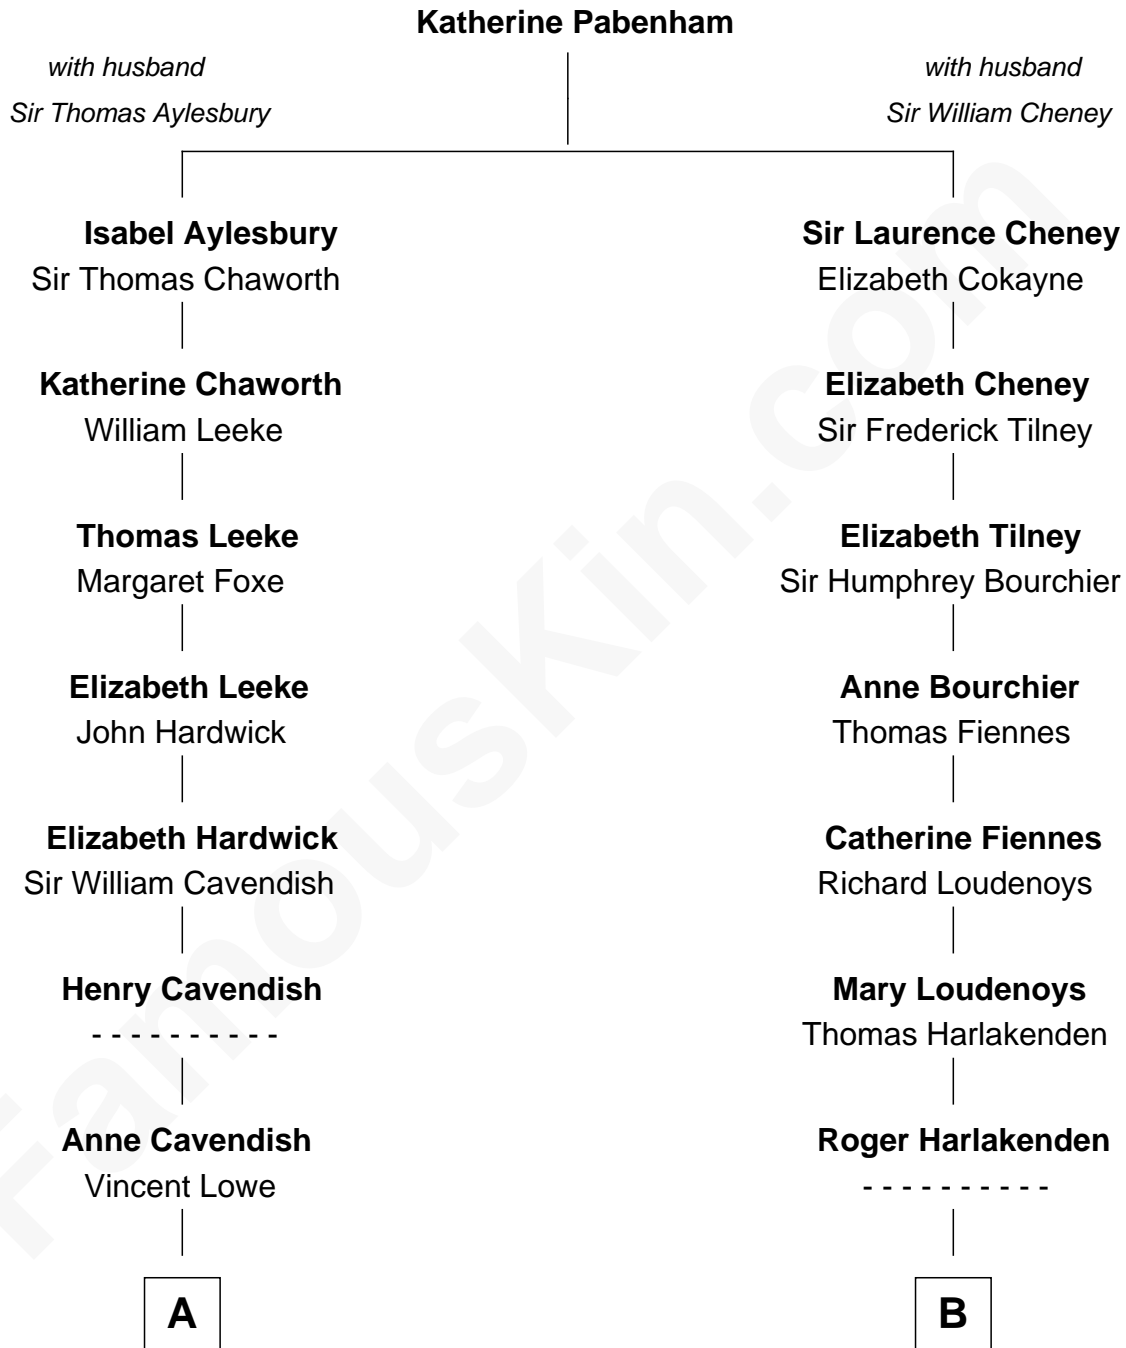

# FamousKin.com Relationship Chart of

**Daniel Carroll**

*Signer of the U.S. Constitution*

11th cousin 8 times removed of

**Anne Baxter**

*Movie Actress*

**C**

**Frank Lloyd Wright**

Catherine L. Tobin

**Catherine Dorothy Wright**

Kenneth Stuart Baxter

**Anne Baxter**

*Movie Actress*

FamousKin.com