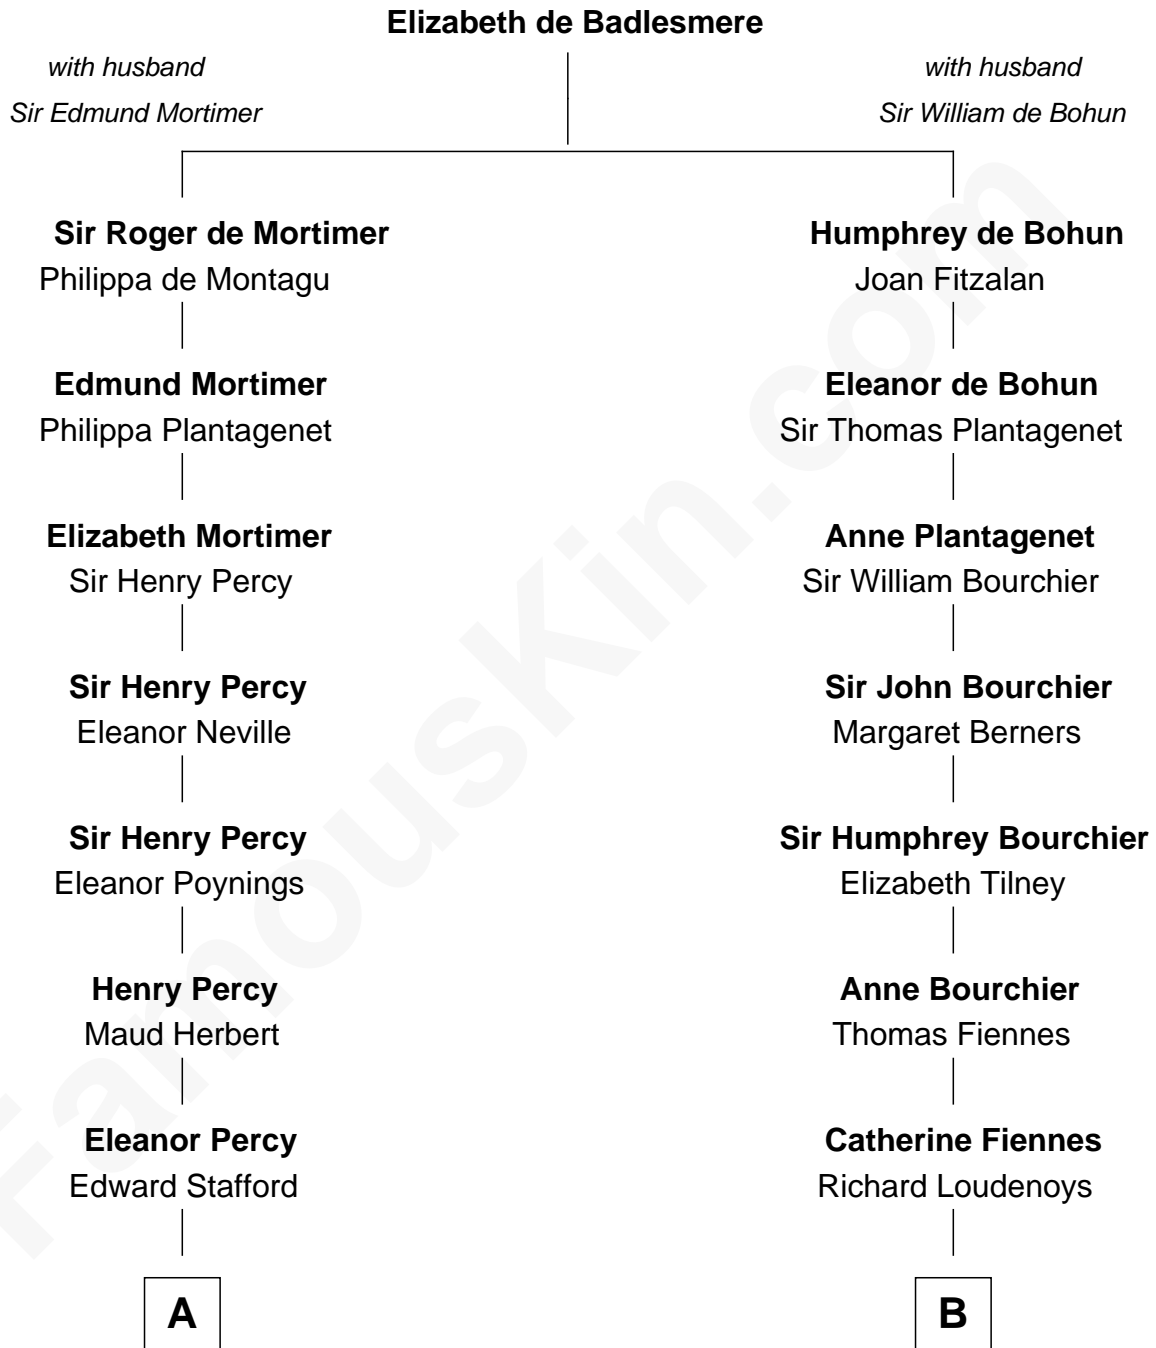

FamousKin.com

Relationship Chart of

Daniel Carroll

Signer of the U.S. Constitution

15th cousin 6 times removed of

Anne Baxter

Movie Actress

C

Rev. David Wright

Abigail Goddard

William Carey Wright

Anna Lloyd Jones

Frank Lloyd Wright

Catherine L. Tobin

Catherine Dorothy Wright

Kenneth Stuart Baxter