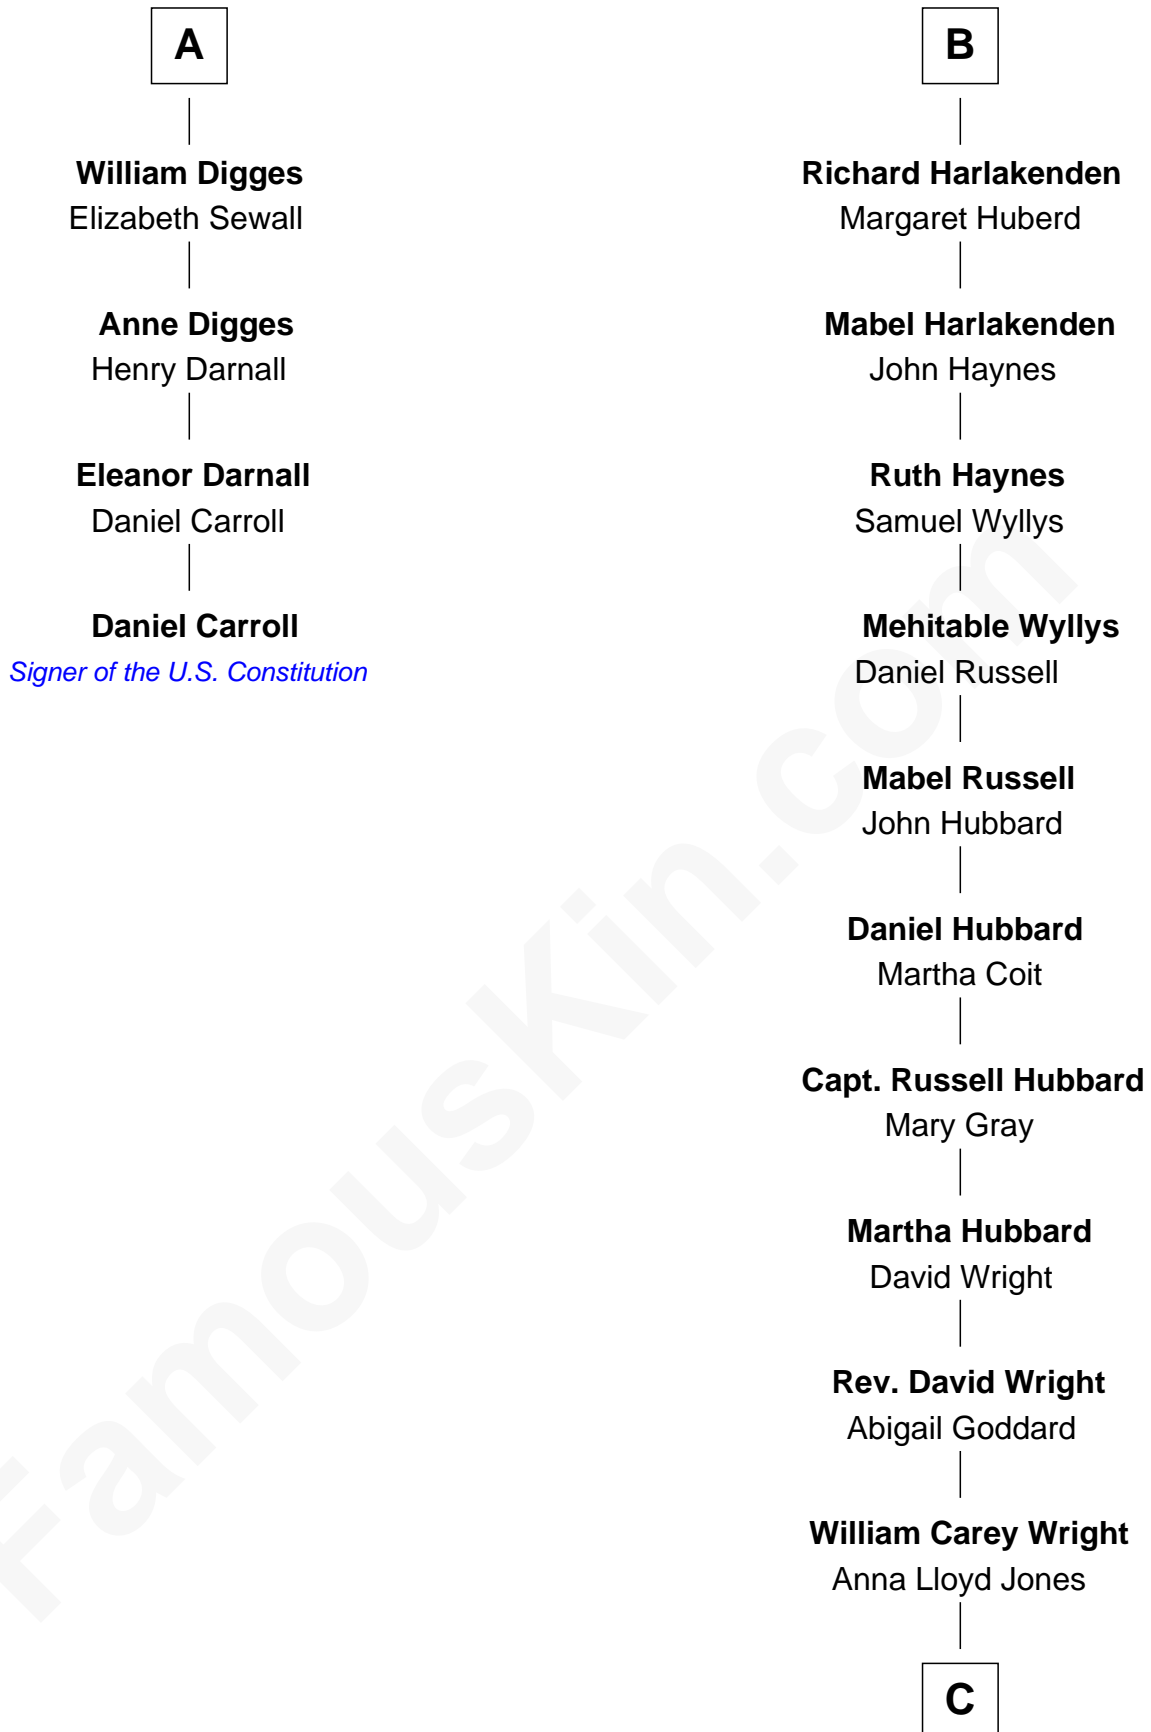

### Daniel Carroll

*Signer of the U.S. Constitution*

10th cousin 9 times removed of

**Anne Baxter**  
*Movie Actress*

**Sir Ralph Neville**  
Joan Beaufort

**Sir Edward Neville**  
Elizabeth de Beauchamp

**Sir George Neville**  
Margaret Fenne

**George Neville**  
Mary Stafford

**Ursula Neville**  
Sir Warham St. Leger

**Anne St. Leger**  
Thomas Digges

**Sir Dudley Digges**  
Mary Kempe

**Edward Digges**  
Elizabeth Page

**A**

**Sir Richard Neville**  
Alice Montagu

**Alice de Neville**  
Sir Henry FitzHugh

**Alice FitzHugh**  
Sir John Fiennes

**Thomas Fiennes**  
Anne Bouchier

**Catherine Fiennes**  
Richard Loudenoys

**Mary Loudenoys**  
Thomas Harlakenden

**Roger Harlakenden**  
-----

**B**

**C**

**Frank Lloyd Wright**

Catherine L. Tobin

**Catherine Dorothy Wright**

Kenneth Stuart Baxter

**Anne Baxter**

*Movie Actress*