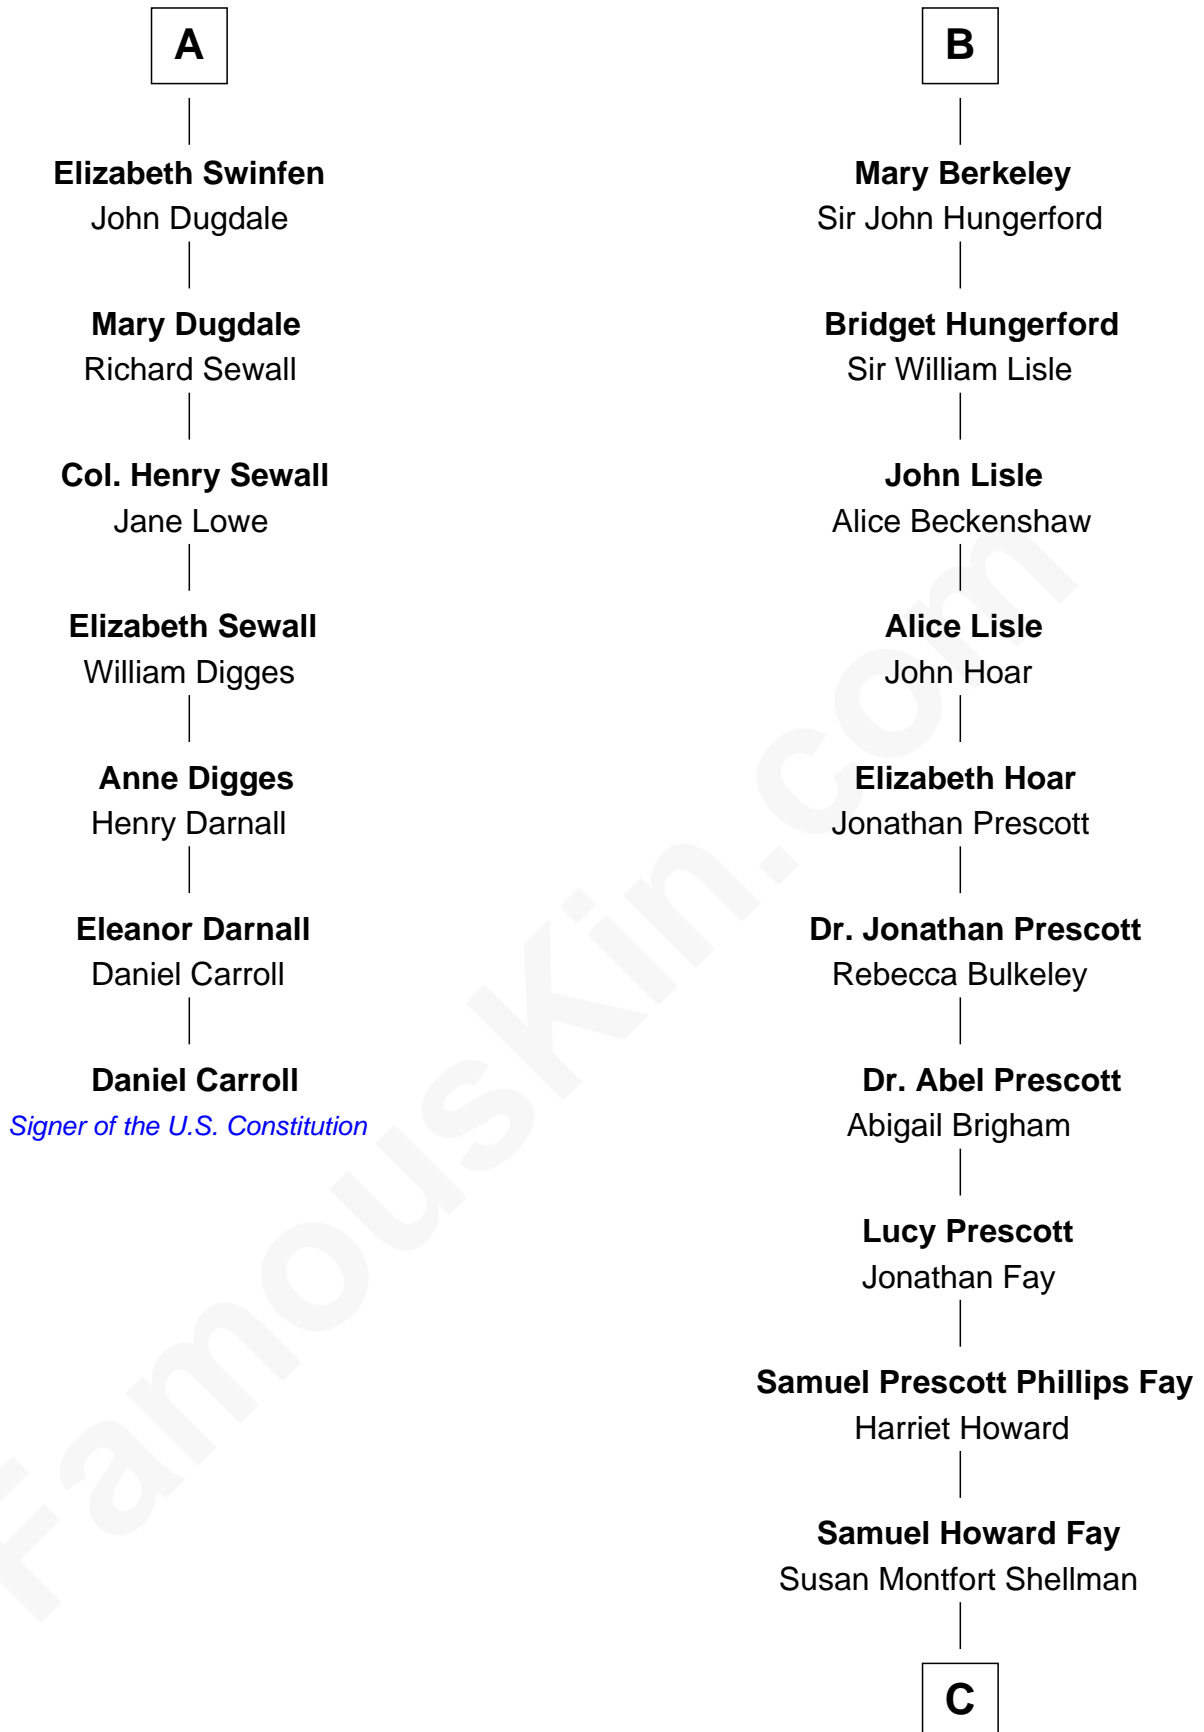

FamousKin.com Relationship Chart of

Daniel Carroll

Signer of the U.S. Constitution

13th cousin 7 times removed of

George H. W. Bush

41st U.S. President

Sir John Stafford

Margaret Stafford

C

Harriet Eleanor Fay
Rev. James Smith Bush

Samuel Prescott Bush
Flora Sheldon

Prescott Sheldon Bush
Dorothy Wear Walker

George H. W. Bush
41st U.S. President

FamousKin.com