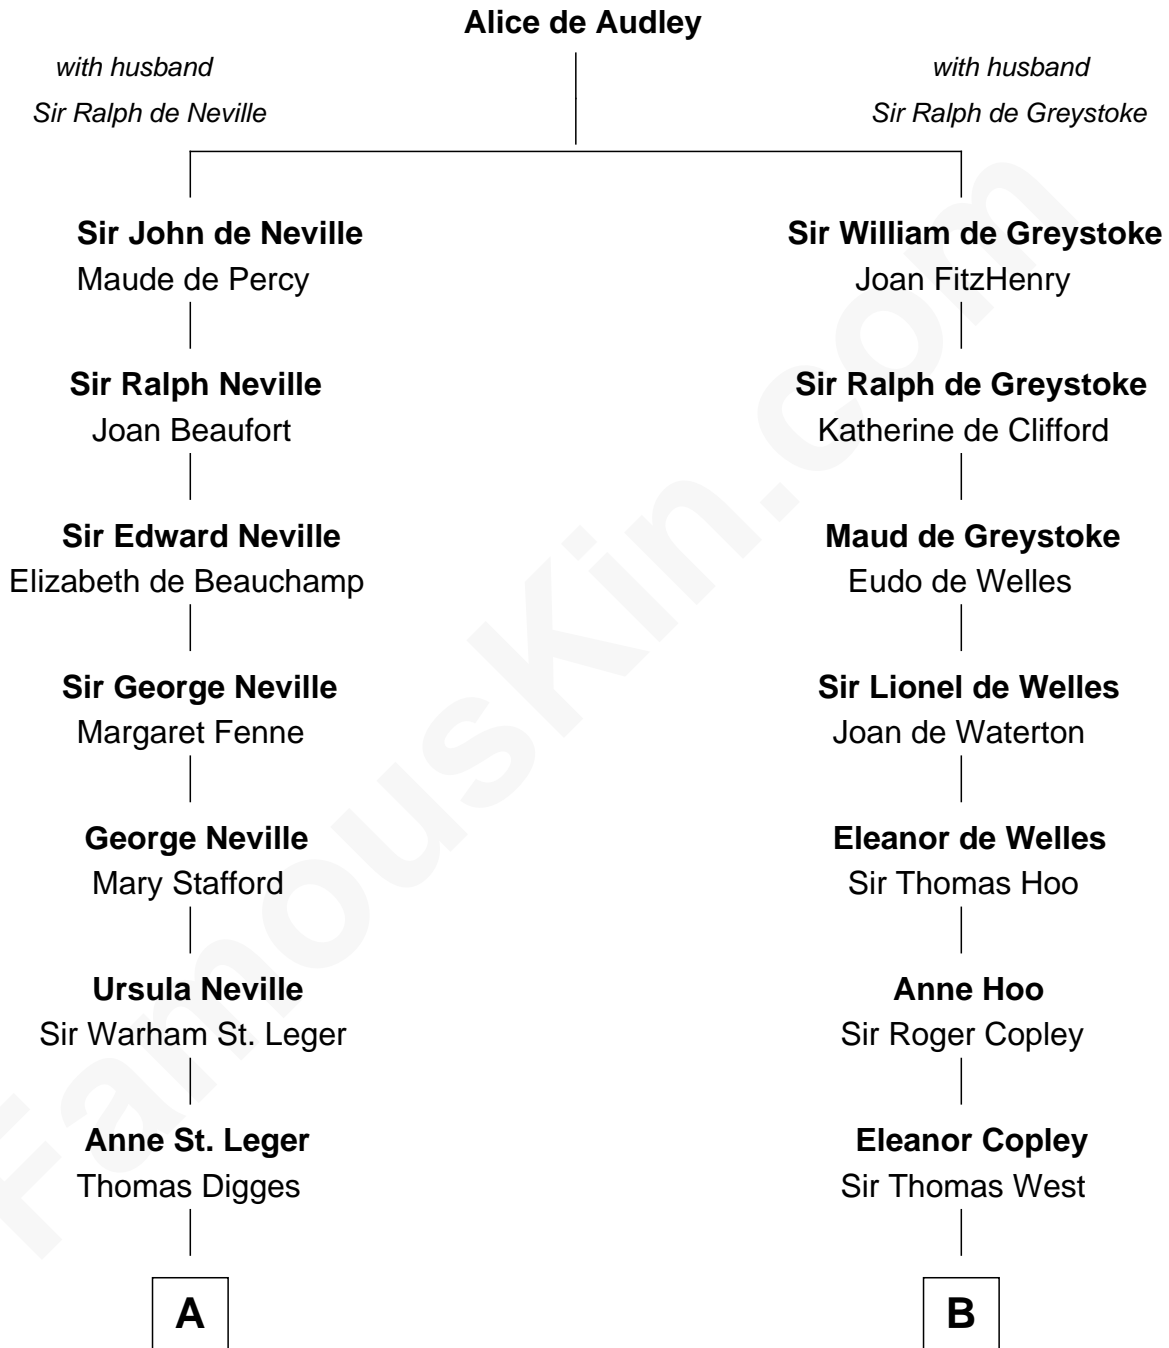

FamousKin.com Relationship Chart of

Daniel Carroll

Signer of the U.S. Constitution

12th cousin 9 times removed of

George H. W. Bush

41st U.S. President

A

Sir Dudley Digges

Mary Kempe

Edward Digges

Elizabeth Page

William Digges

Elizabeth Sewall

Anne Digges

Henry Darnall

Eleanor Darnall

Daniel Carroll

Daniel Carroll

Signer of the U.S. Constitution

B

Barbara West

Sir John Guilford

Elizabeth Guilford

Sir William Cromer