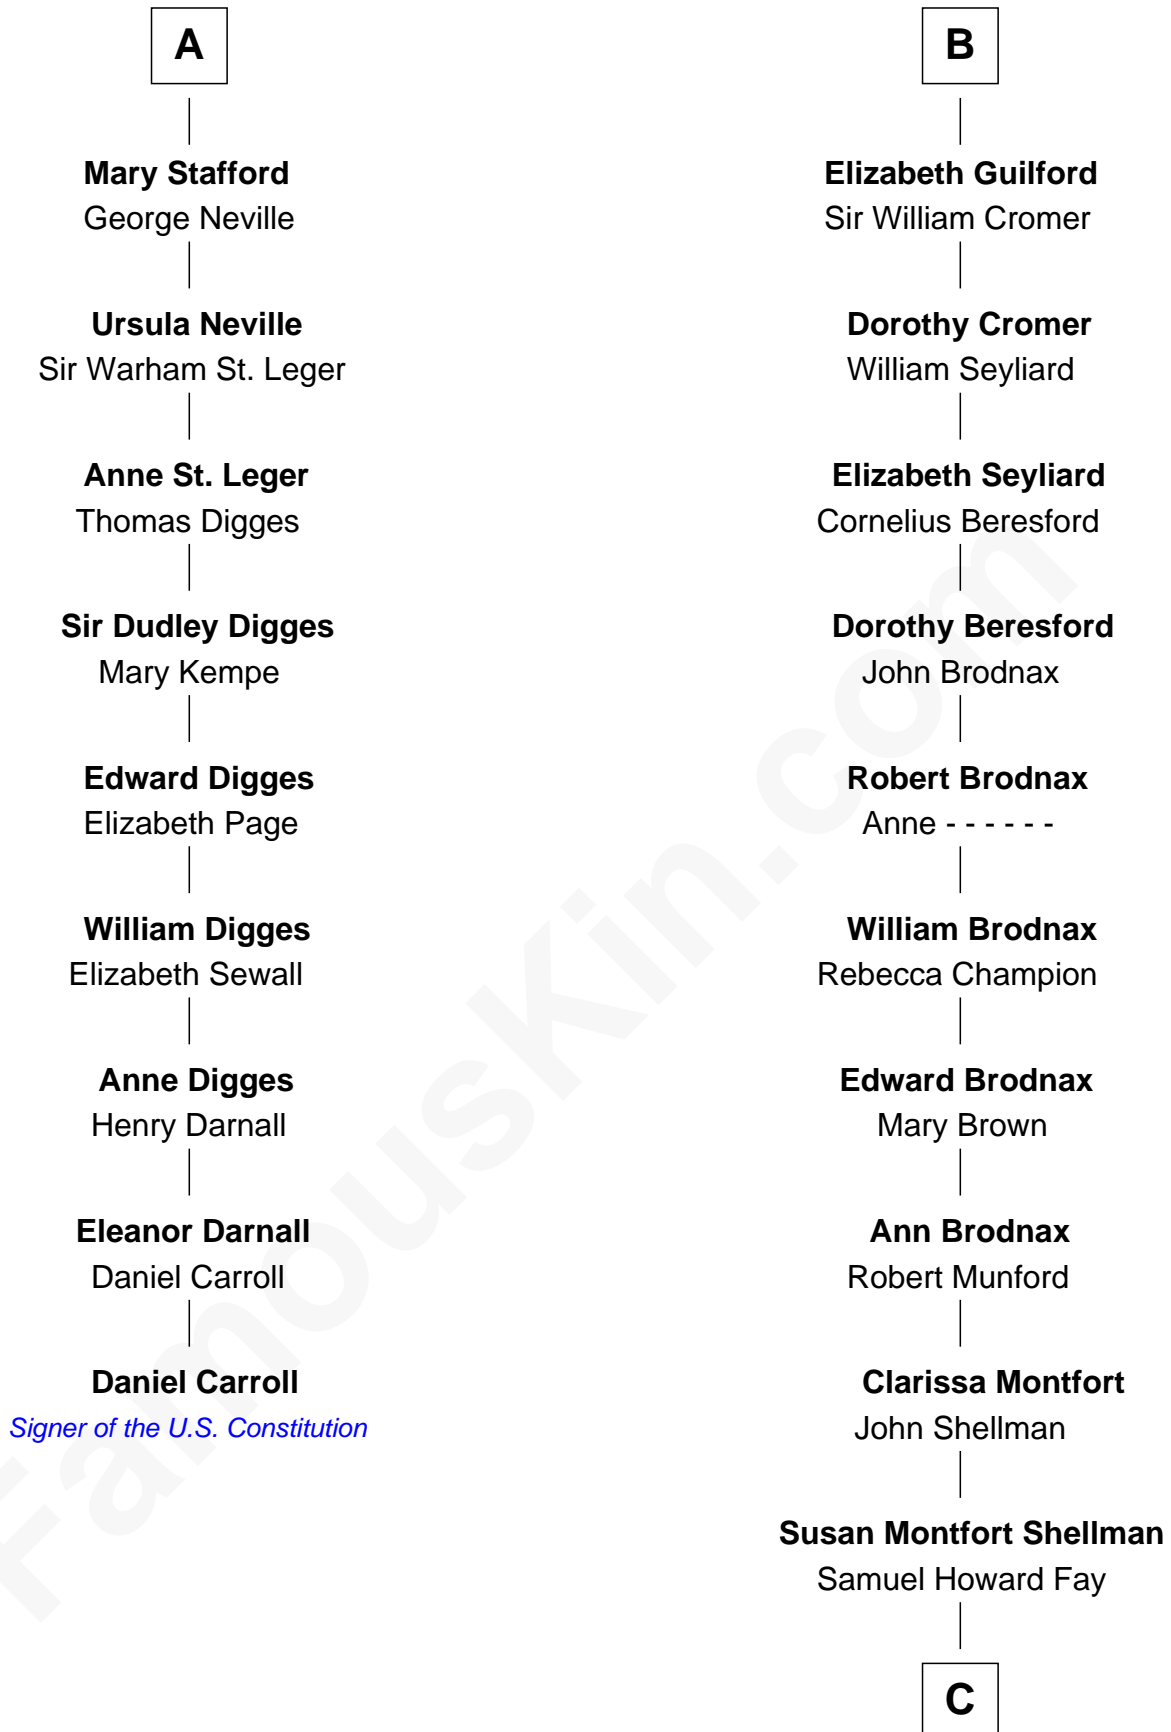

# FamousKin.com Relationship Chart of

**Daniel Carroll**

*Signer of the U.S. Constitution*

15th cousin 5 times removed of

**George H. W. Bush**

*41st U.S. President*

**Henry Plantagenet**

Maud de Chaworth

John de Mowbray

**Eleanor Mowbray**

Roger de la Warre

**Joan de la Warre**

Sir Thomas West

**Sir Reynold West**

Margaret Thorley

**Sir Richard West**

Katherine Hungerford

**Sir Thomas West**

Eleanor Copley

**Barbara West**

Sir John Guilford

**B**

**C**

**Harriet Eleanor Fay**  
Rev. James Smith Bush

**Samuel Prescott Bush**  
Flora Sheldon

**Prescott Sheldon Bush**  
Dorothy Wear Walker

**George H. W. Bush**  
*41st U.S. President*

FamousKin.com